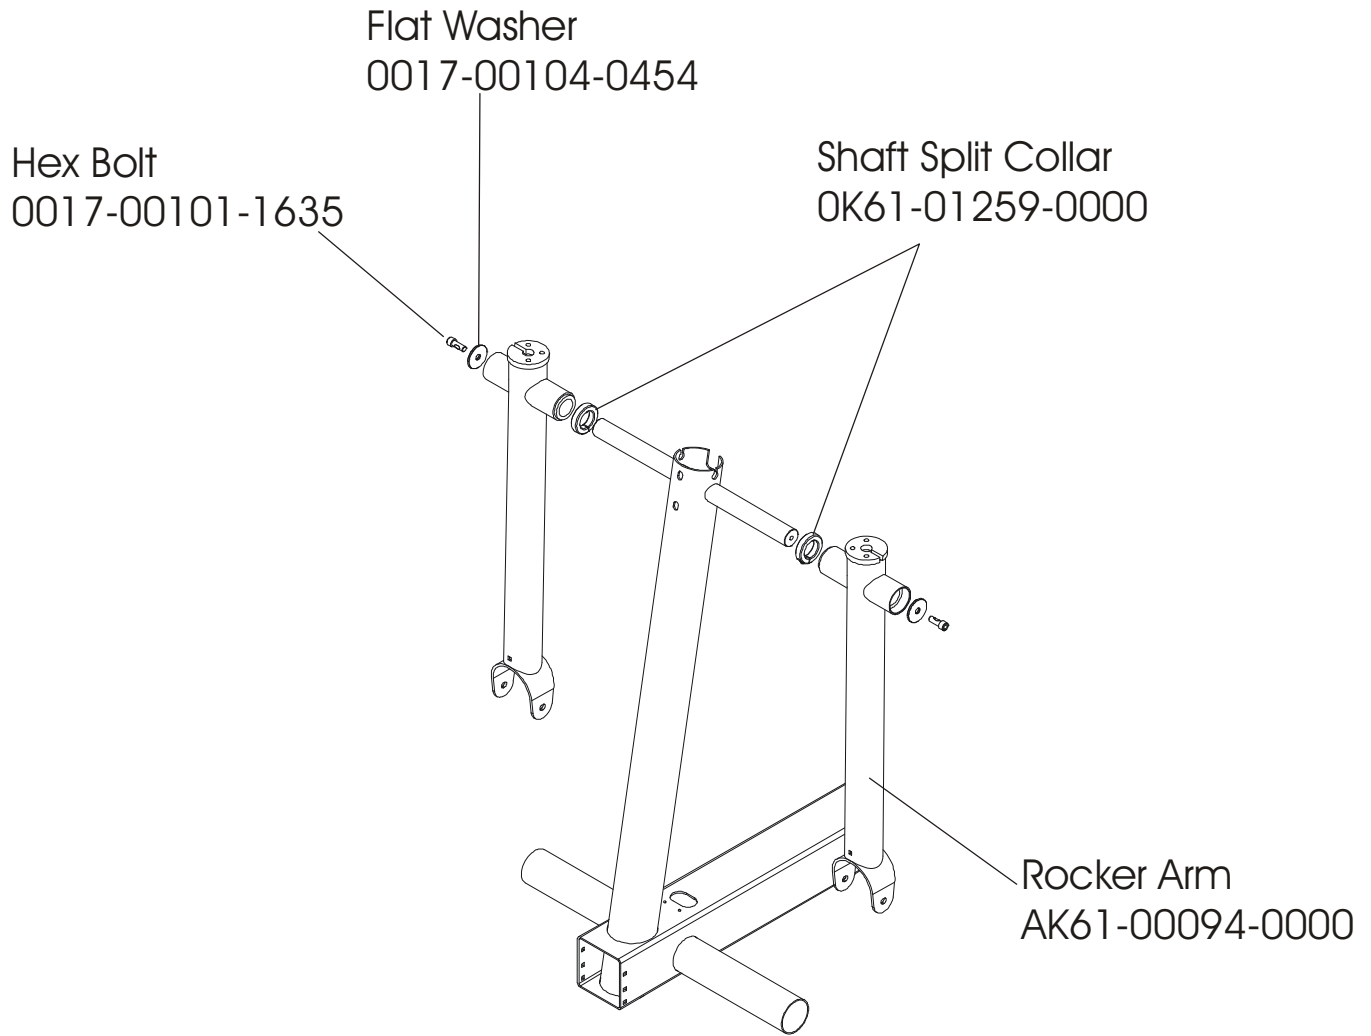

X9i Cross-Trainer w/Polar HR
Rocker Arm Assembly

X9-0XXX-01
S/N CXC 100000-UP