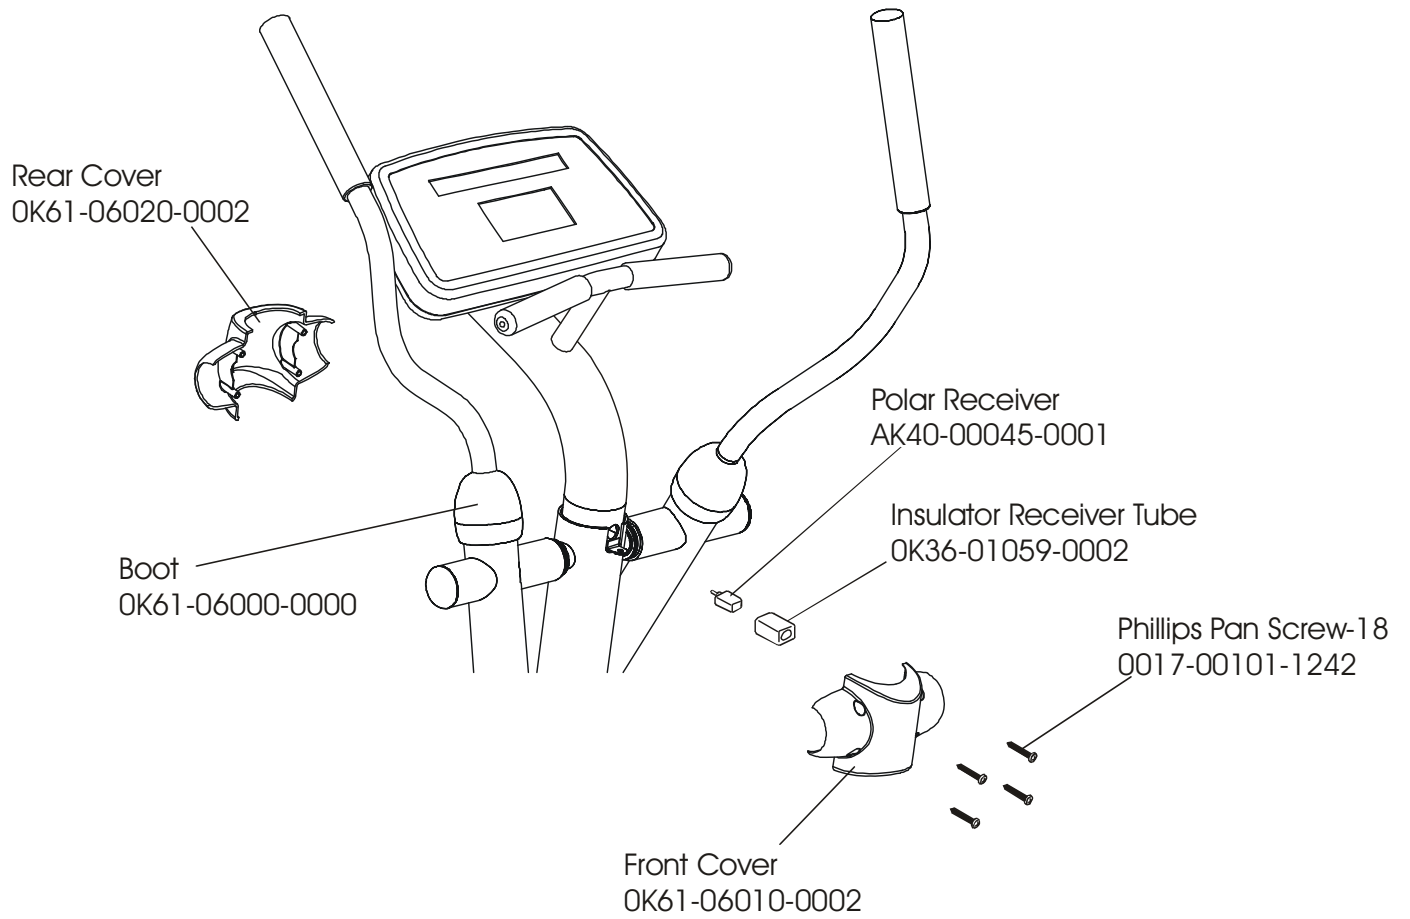

X9i Cross-Trainer w/Polar HR
Rocker Arm Covers

X9-0XXX-01
S/N CXC 100000-UP