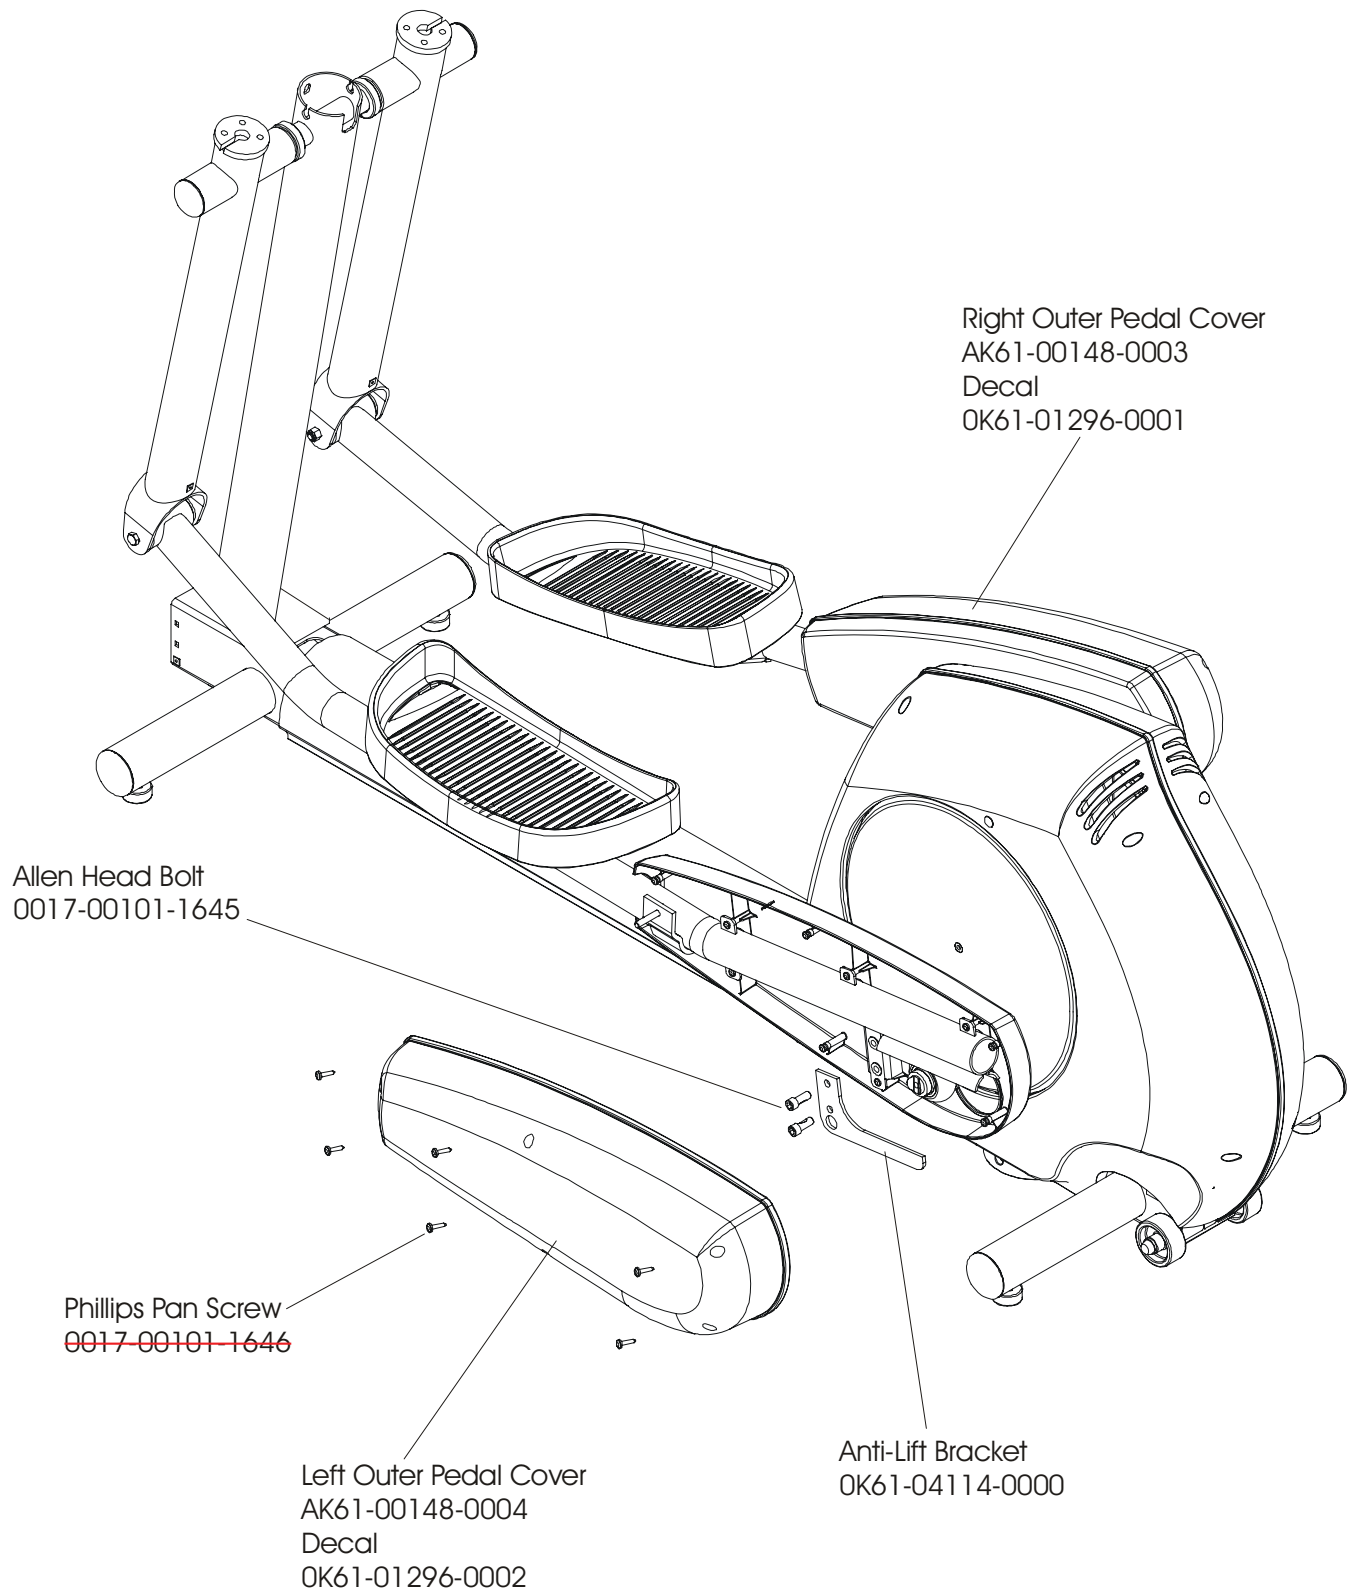

X9i Cross-Trainer w/Polar HR
Anti-Lift Bracket and Outer Pedal Covers

X9-0XXX-01
S/N CXC 100000-UP