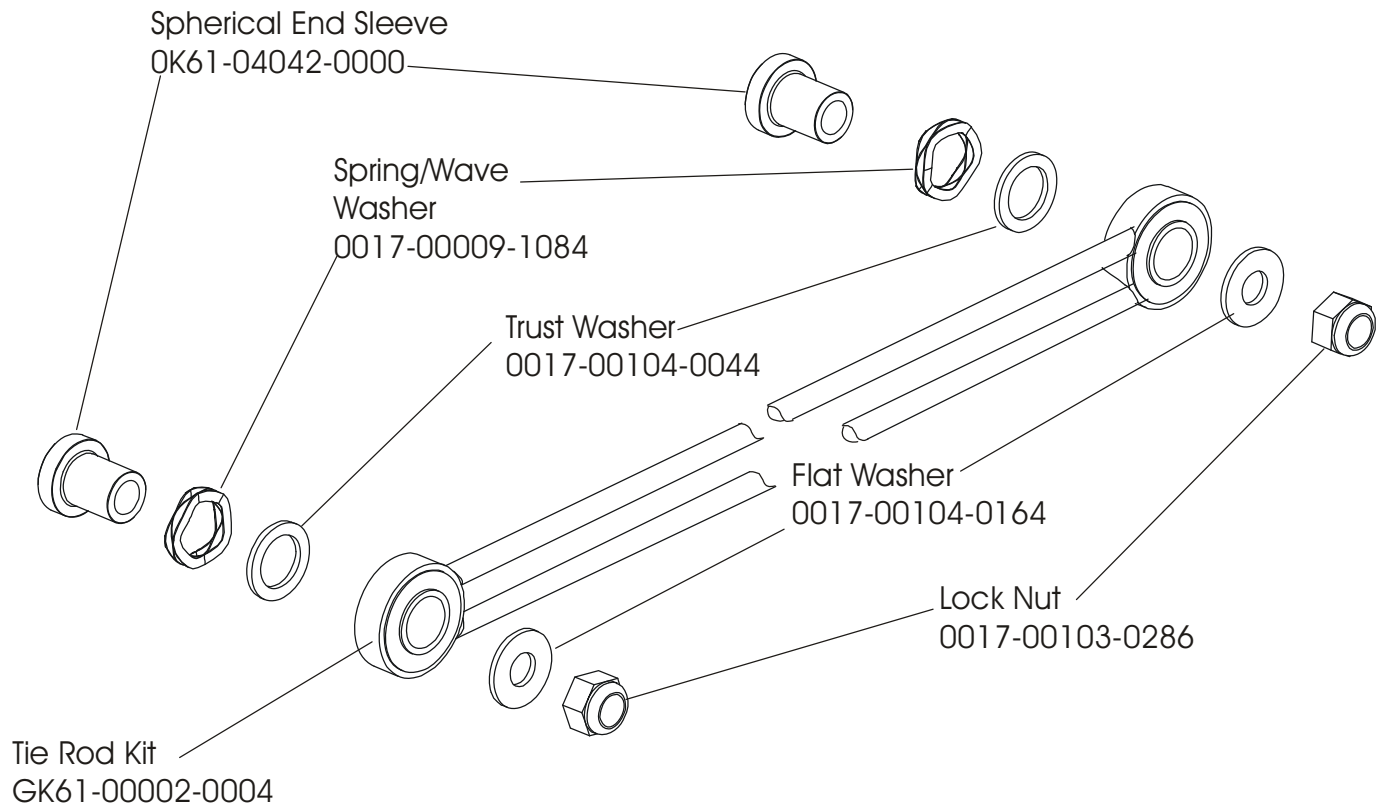

X9i Cross-Trainer w/Polar HR
Drive Linkage Assembly

X9-0XXX-01
S/N CXC 100000-UP