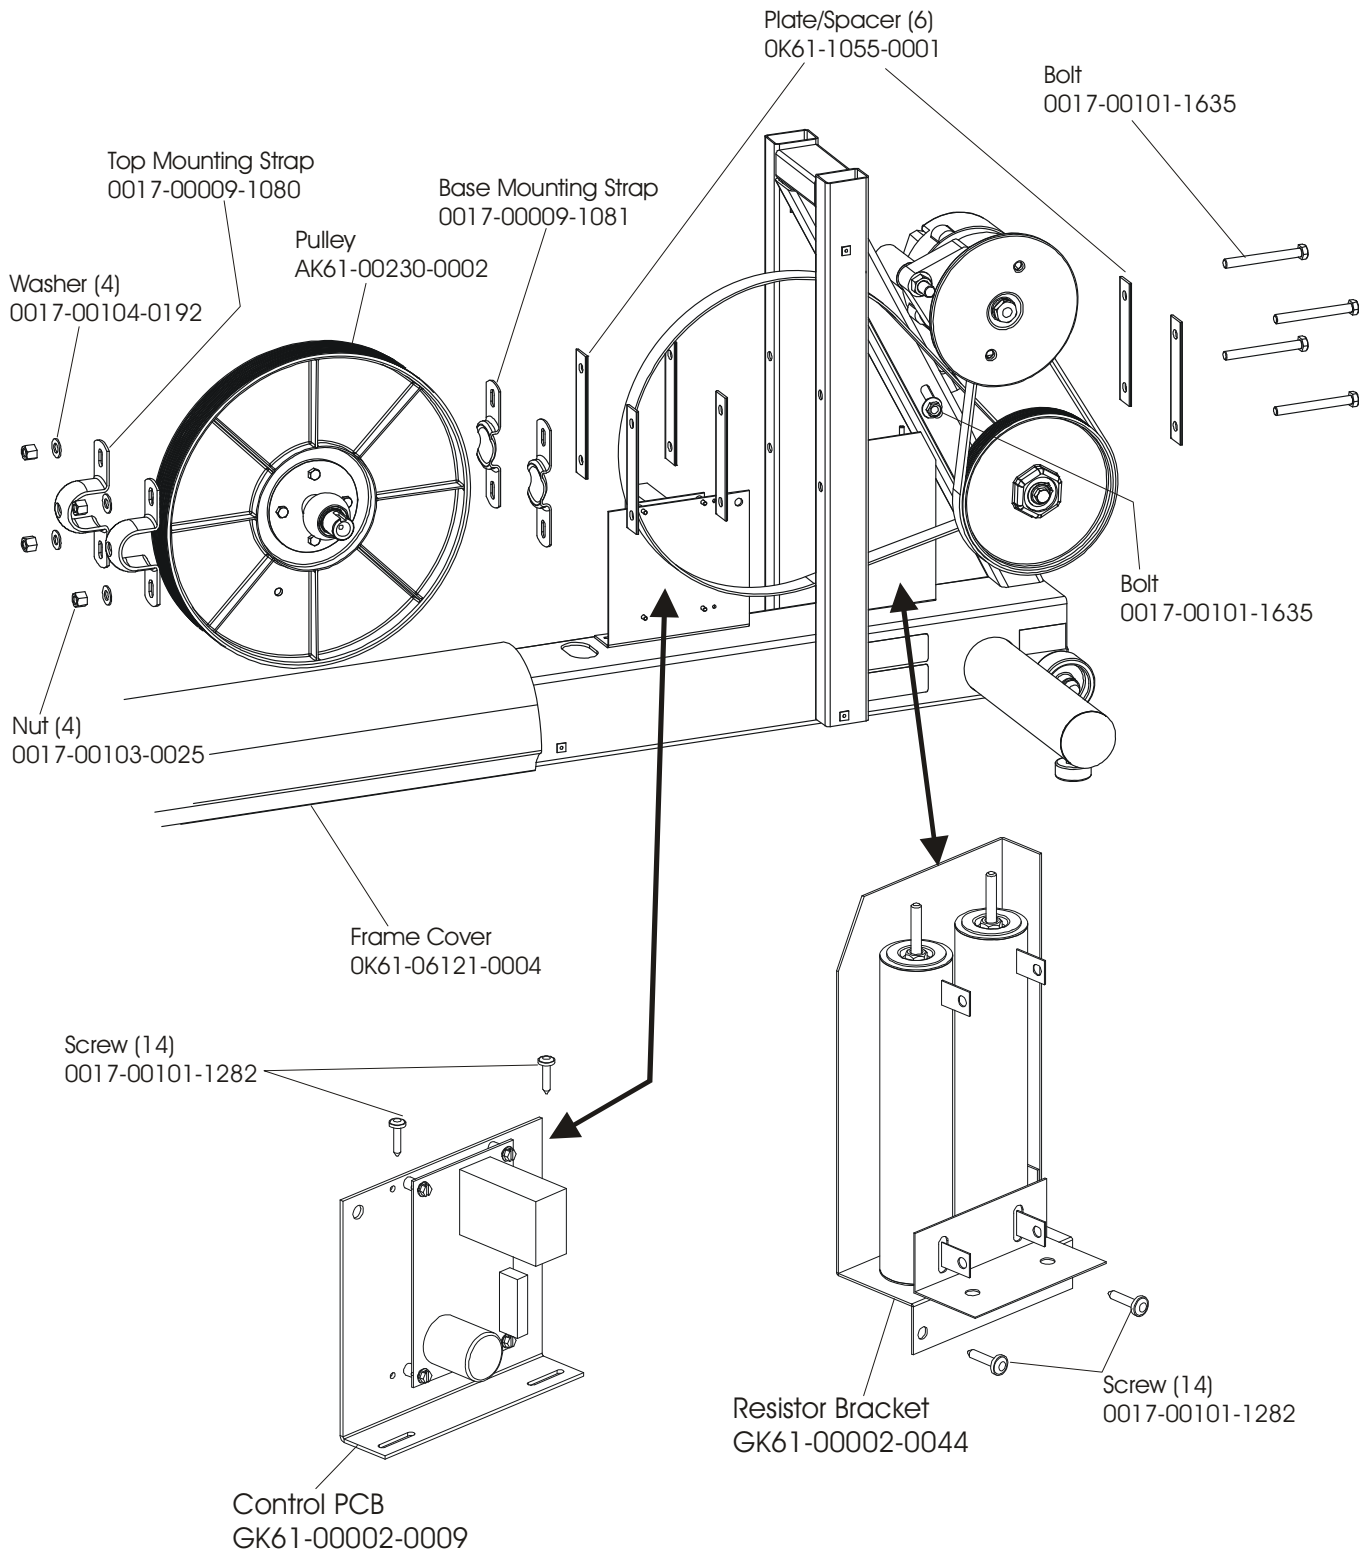

X9-0XXX-01
S/N CXC 100000-UP

X9i Cross-Trainer w/Polar HR
Anti-Lift Bracket and Outer Pedal Covers

X9-0XXX-01
S/N CXC 100000-UP

X9i Cross-Trainer w/Polar HR
Brackets and Frame Assembly

X9-0XXX-01
S/N CXC 100000-UP