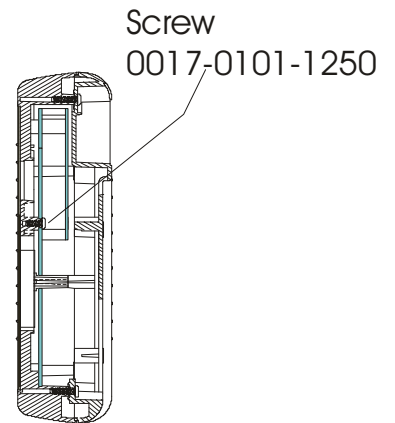

Console Assembly
AK61-00151-0001 Eng/Met
AK61-00151-0003 Ger/Met
AK61-00151-0007 Frn/Met

Overlay Bezel
AK61-00152-0001 Eng/Met
AK61-00152-0003 Ger/Met
AK61-00152-0007 Frn/Met