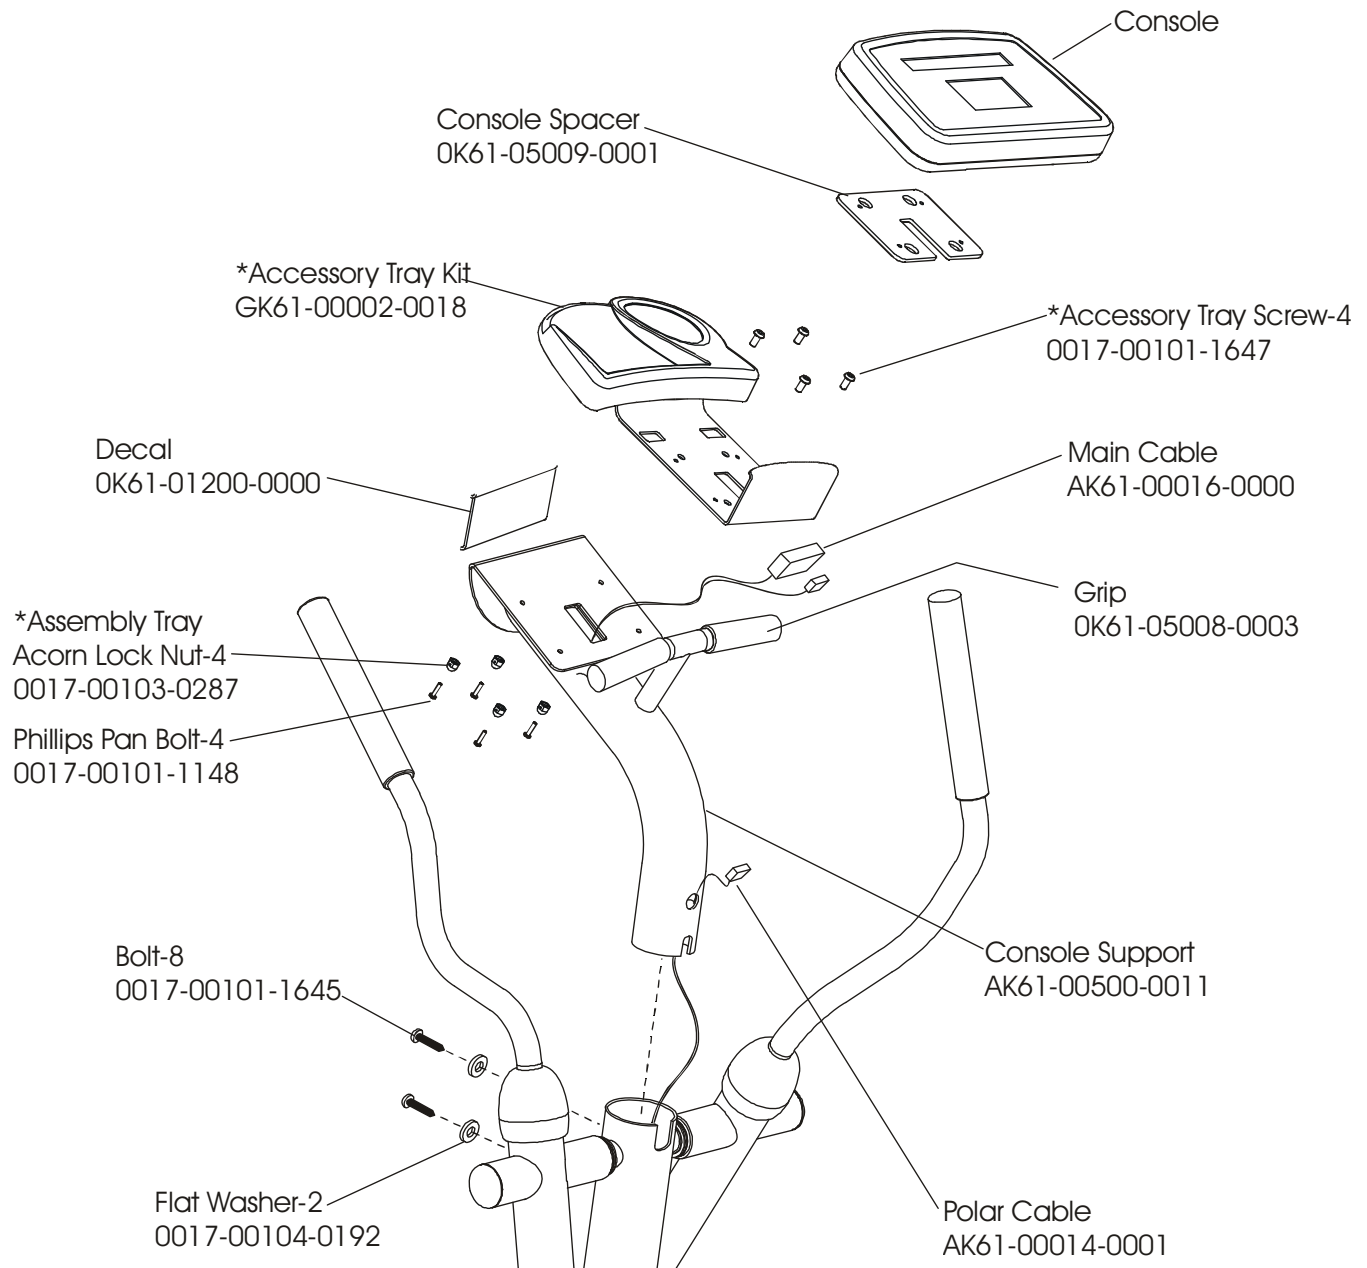

X9i Cross-Trainer w/Polar HR
General Assembly

X9-0XXX-01
S/N CXC 100000-UP

Service Manual M051-00K61-A011
 Operator Manual M051-00K20-A323
 Installation Instructions M051-00K20-A325
 Hardware Kit AK61-00040-0000
 Optional: Chest Strap
 SK40-00045-0002 Medium (Included)
 SK40-00045-0003 Small
 SK40-00045-0004 Large

X9i Cross-Trainer w/Polar HR
Drive Belts and Alternator

X9-0XXX-01
S/N CXC 100000-UP

X9i Cross-Trainer w/Polar HR
Console Support Assembly

X9-0XXX-01
S/N CXC 100000-UP

Console Assembly
AK61-00151-0001 Eng/Met
AK61-00151-0003 Ger/Met
AK61-00151-0007 Frn/Met