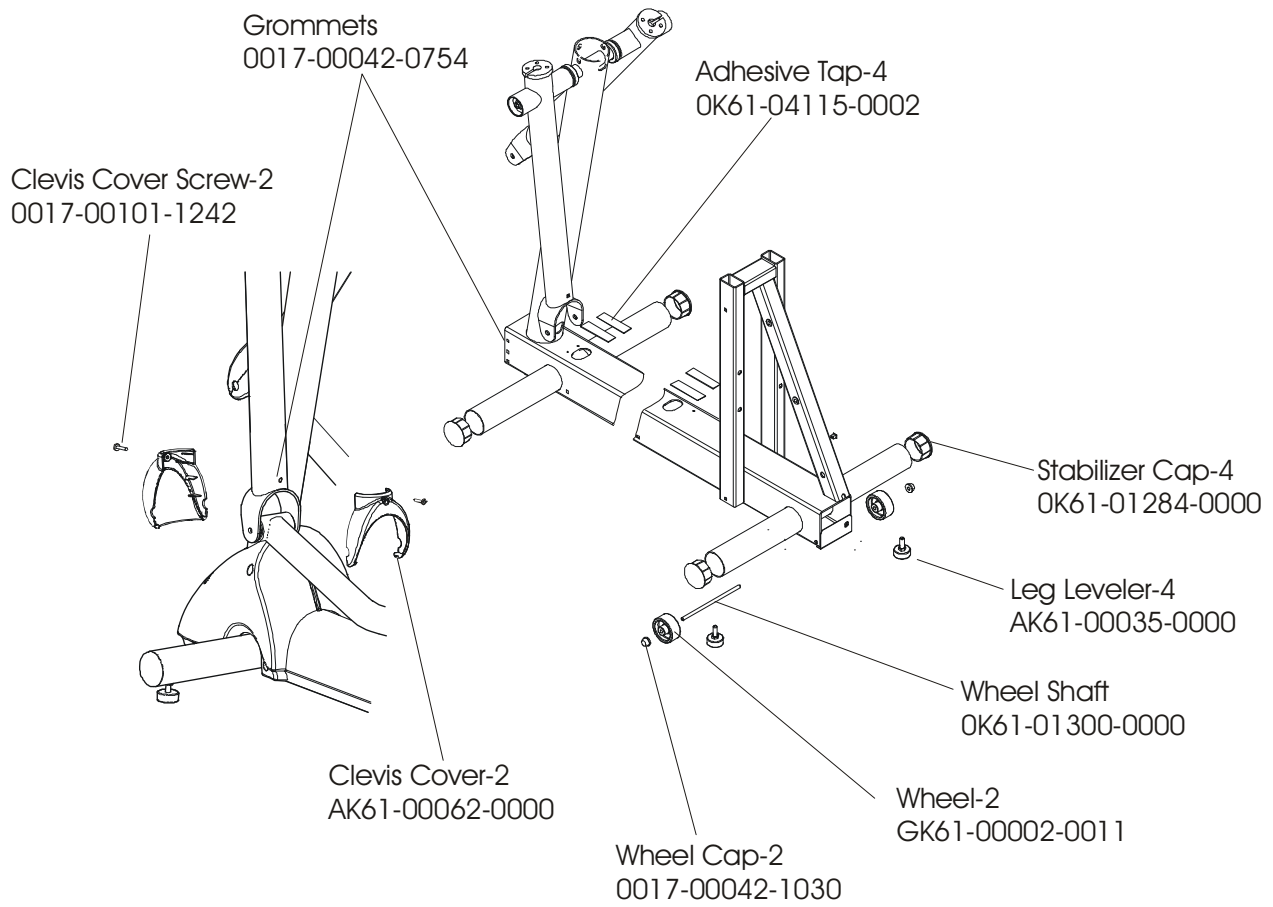

X9i Cross-Trainer w/Polar HR
Clevis and Front Frame Covers

X9-0XXX-01
S/N CXC 100000-UP