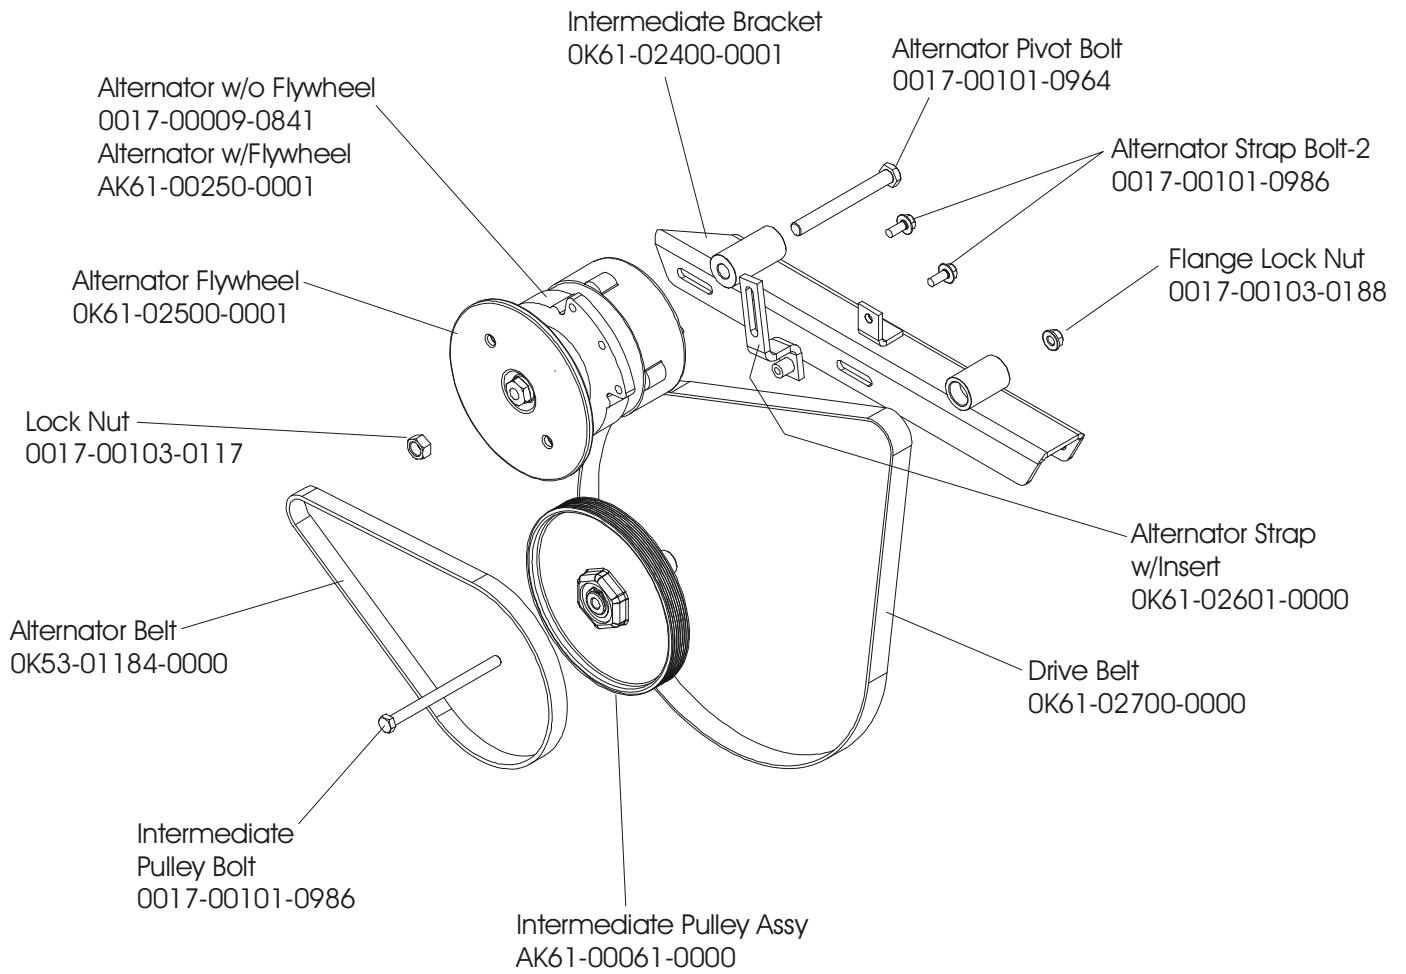

X9i Cross-Trainer w/Polar HR
Drive Belts and Alternator

X9-0XXX-01
S/N CXC 100000-UP