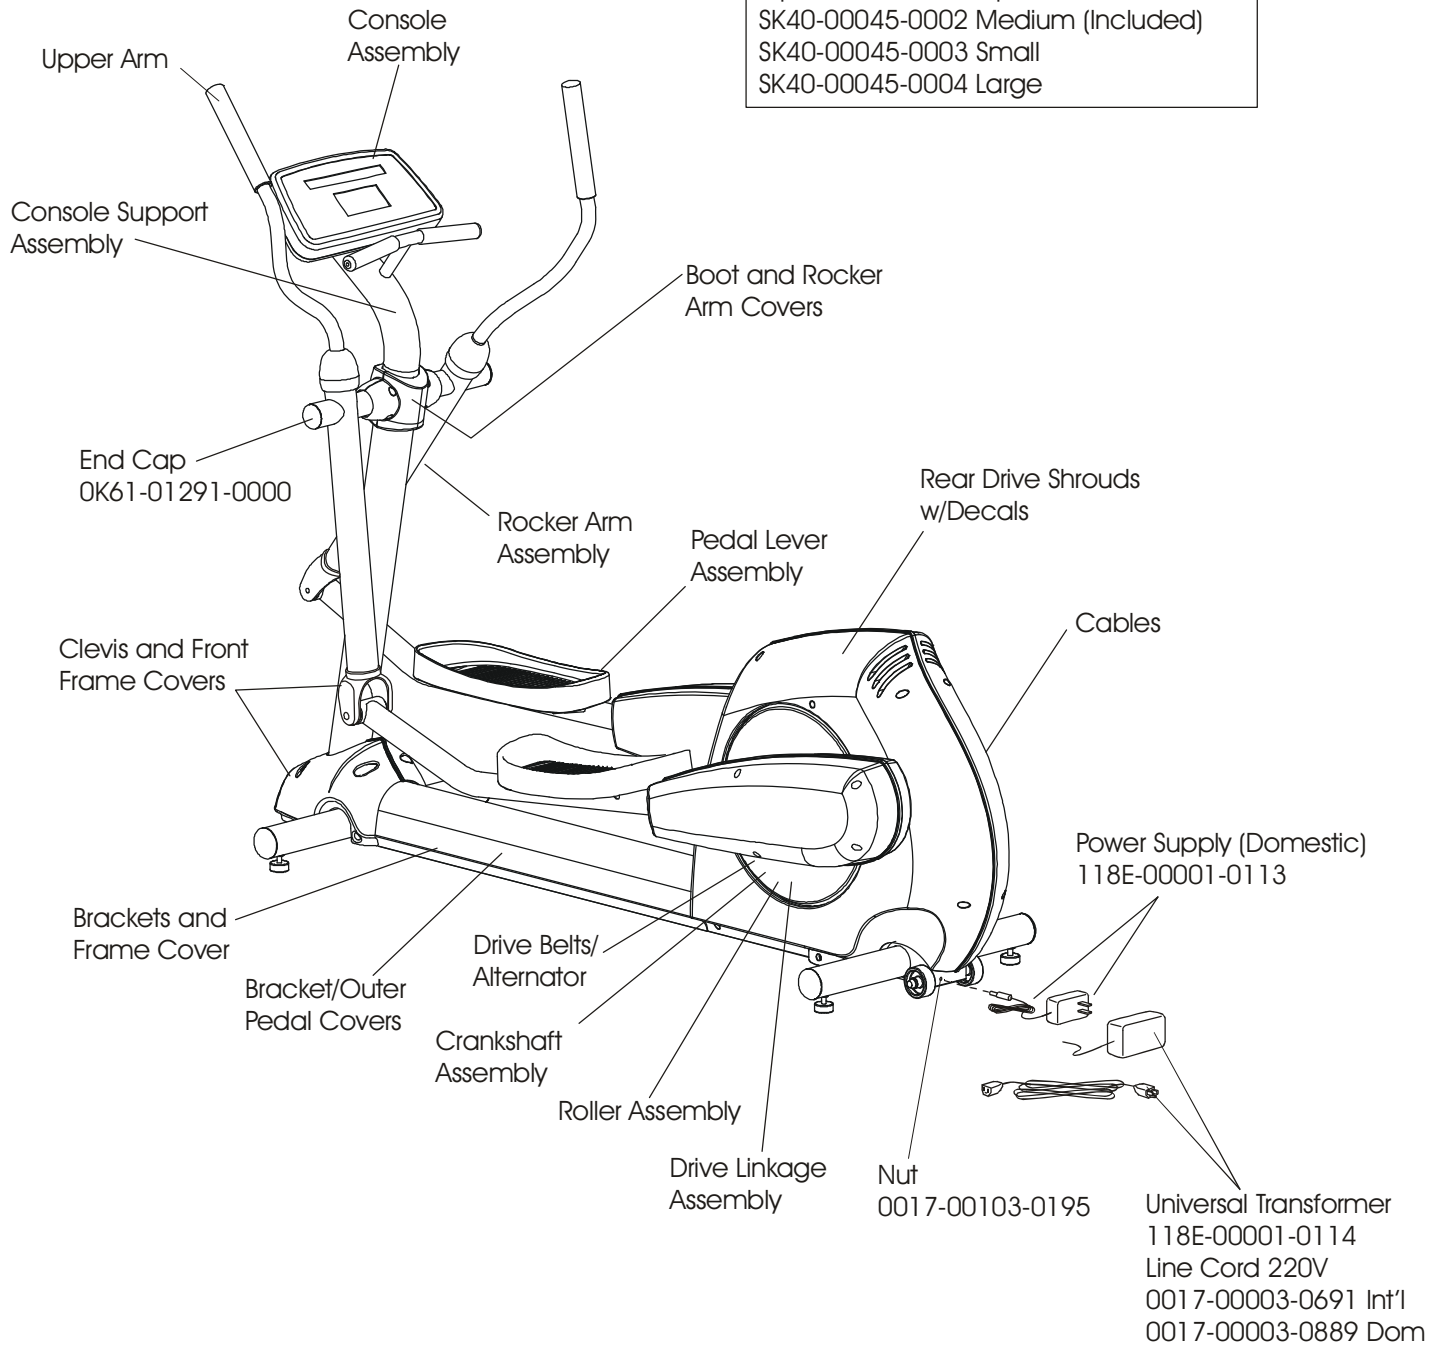

X9i Cross-Trainer w/Polar HR
General Assembly

X9-0XXX-01
S/N CXC 100000-UP

Service Manual M051-00K61-A011
 Operator Manual M051-00K20-A323
 Installation Instructions M051-00K20-A325
 Hardware Kit AK61-00040-0000
 Optional: Chest Strap
 SK40-00045-0002 Medium (Included)
 SK40-00045-0003 Small
 SK40-00045-0004 Large

X9i Cross-Trainer w/Polar HR
Drive Belts and Alternator

X9-0XXX-01
S/N CXC 100000-UP

X9i Cross-Trainer w/Polar HR
Console Support Assembly

X9-0XXX-01
S/N CXC 100000-UP

Console Assembly
AK61-00151-0001 Eng/Met
AK61-00151-0003 Ger/Met
AK61-00151-0007 Frn/Met