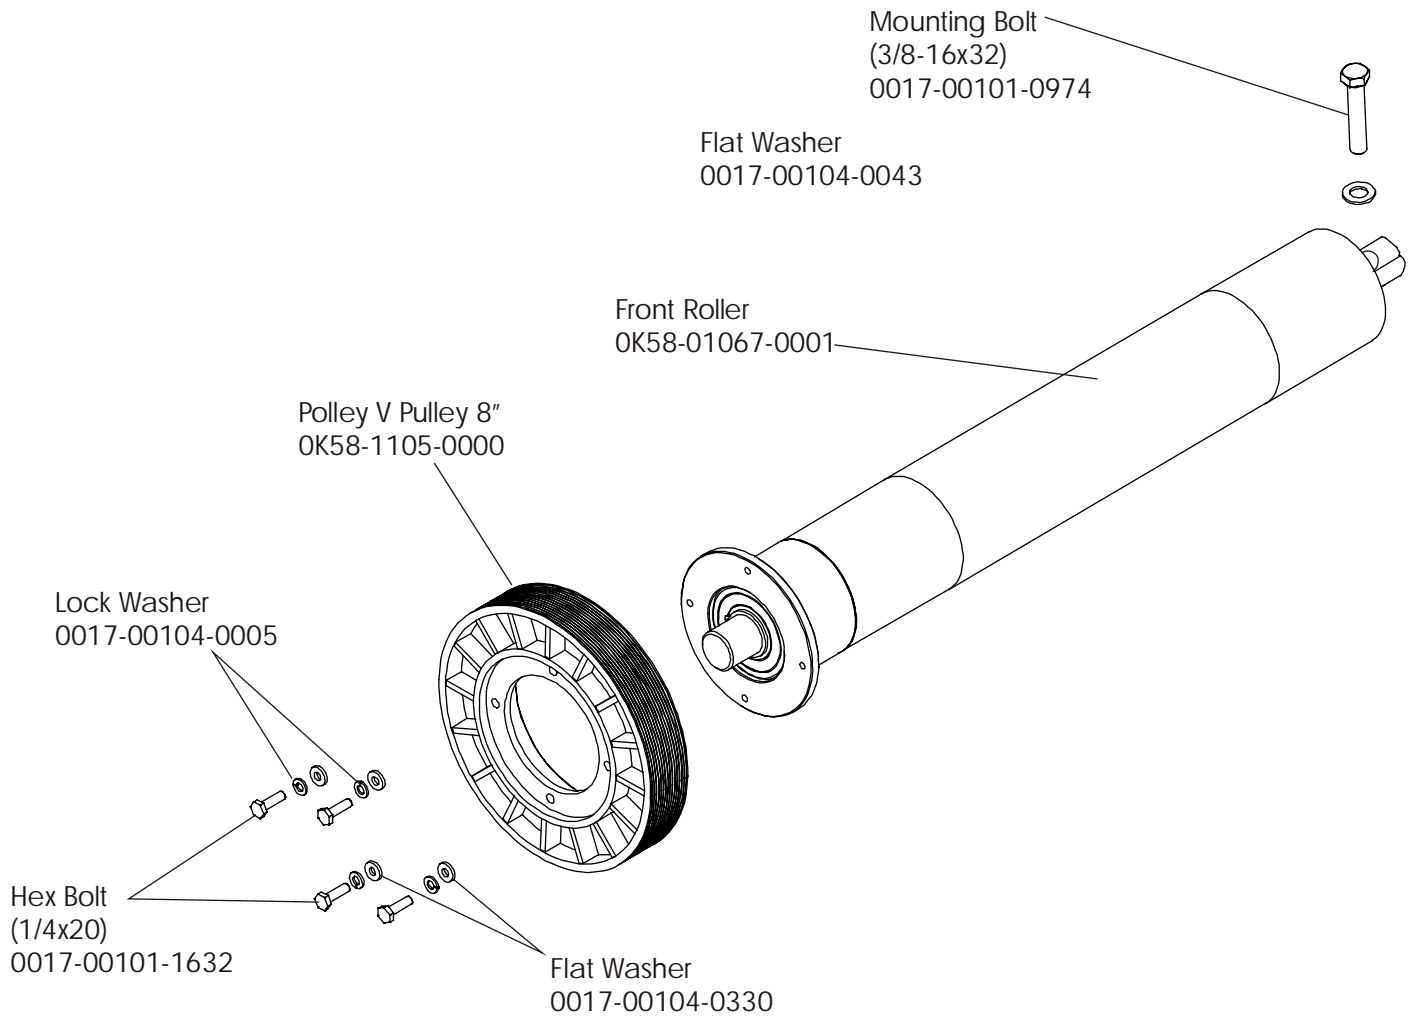

**TR97 Treadmill w/Decline
Front Roller Assembly**

TR97-01XX-02