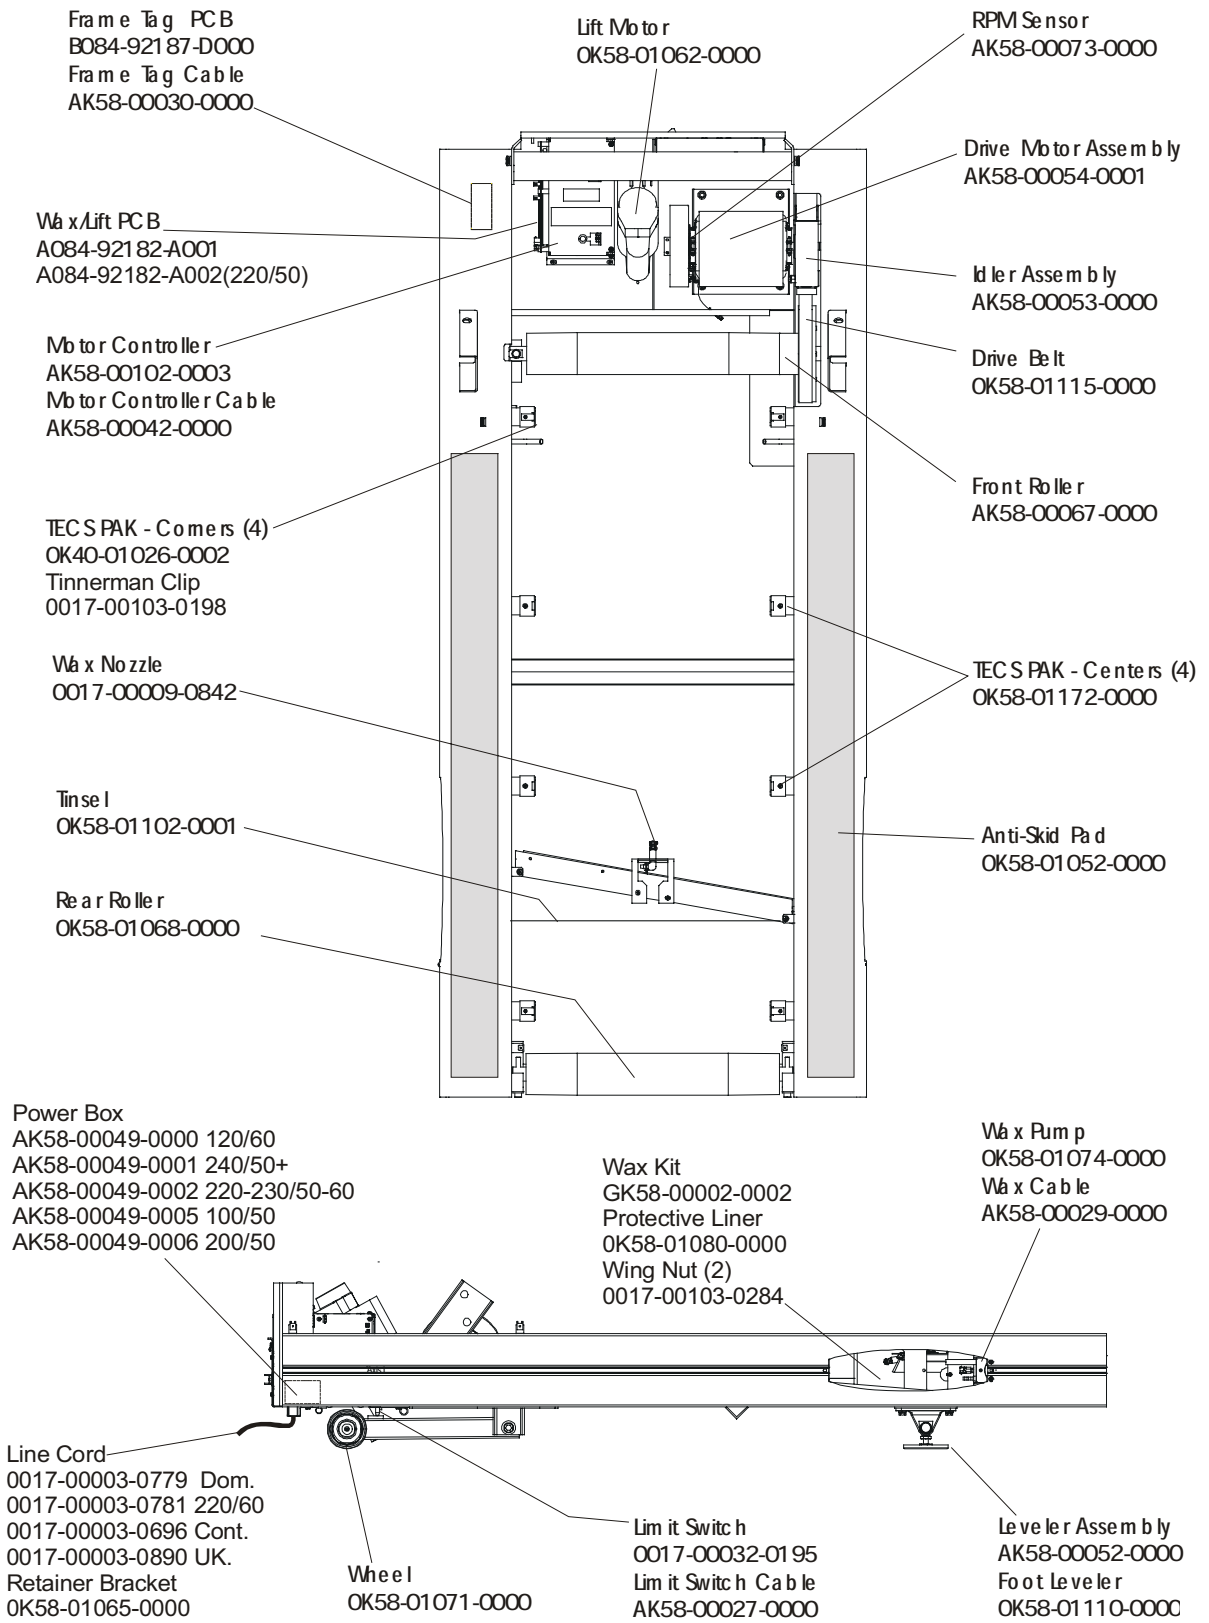

**Life Fitness Models 9700HR
TR97-0100-01**

Serial number 970000 and up

Life Fitness Models 9700HR TR97-0100-01

Serial number 970000 and up

Life Fitness Models 9700HR
TR97-0100-01

Serial number 970000 and up

TR97 Treadmill w/Decline General Assembly

TR97-01XX-02

TR97 Treadmill w/Decline Frame Assembly Components

TR97-01XX-02

TR97 Treadmill w/Decline Console (External View)

TR97-01XX-02

- Console Assembly
- AK58-00055-0001 Eng/Met
- AK58-00055-0003 Ger/Met
- AK58-00055-0004 Spn/Met/Eur
- AK58-00055-0005 Eng/Met/Eur
- AK58-00055-0006 Jap/Met
- AK58-00055-0007 Frn/Met/Eur
- AK58-00055-0008 Itl/Met
- AK58-00055-0009 Dut/Met
- AK58-00055-0010 Dut/Met
- AK58-00055-0011 Eng/Met/Eur