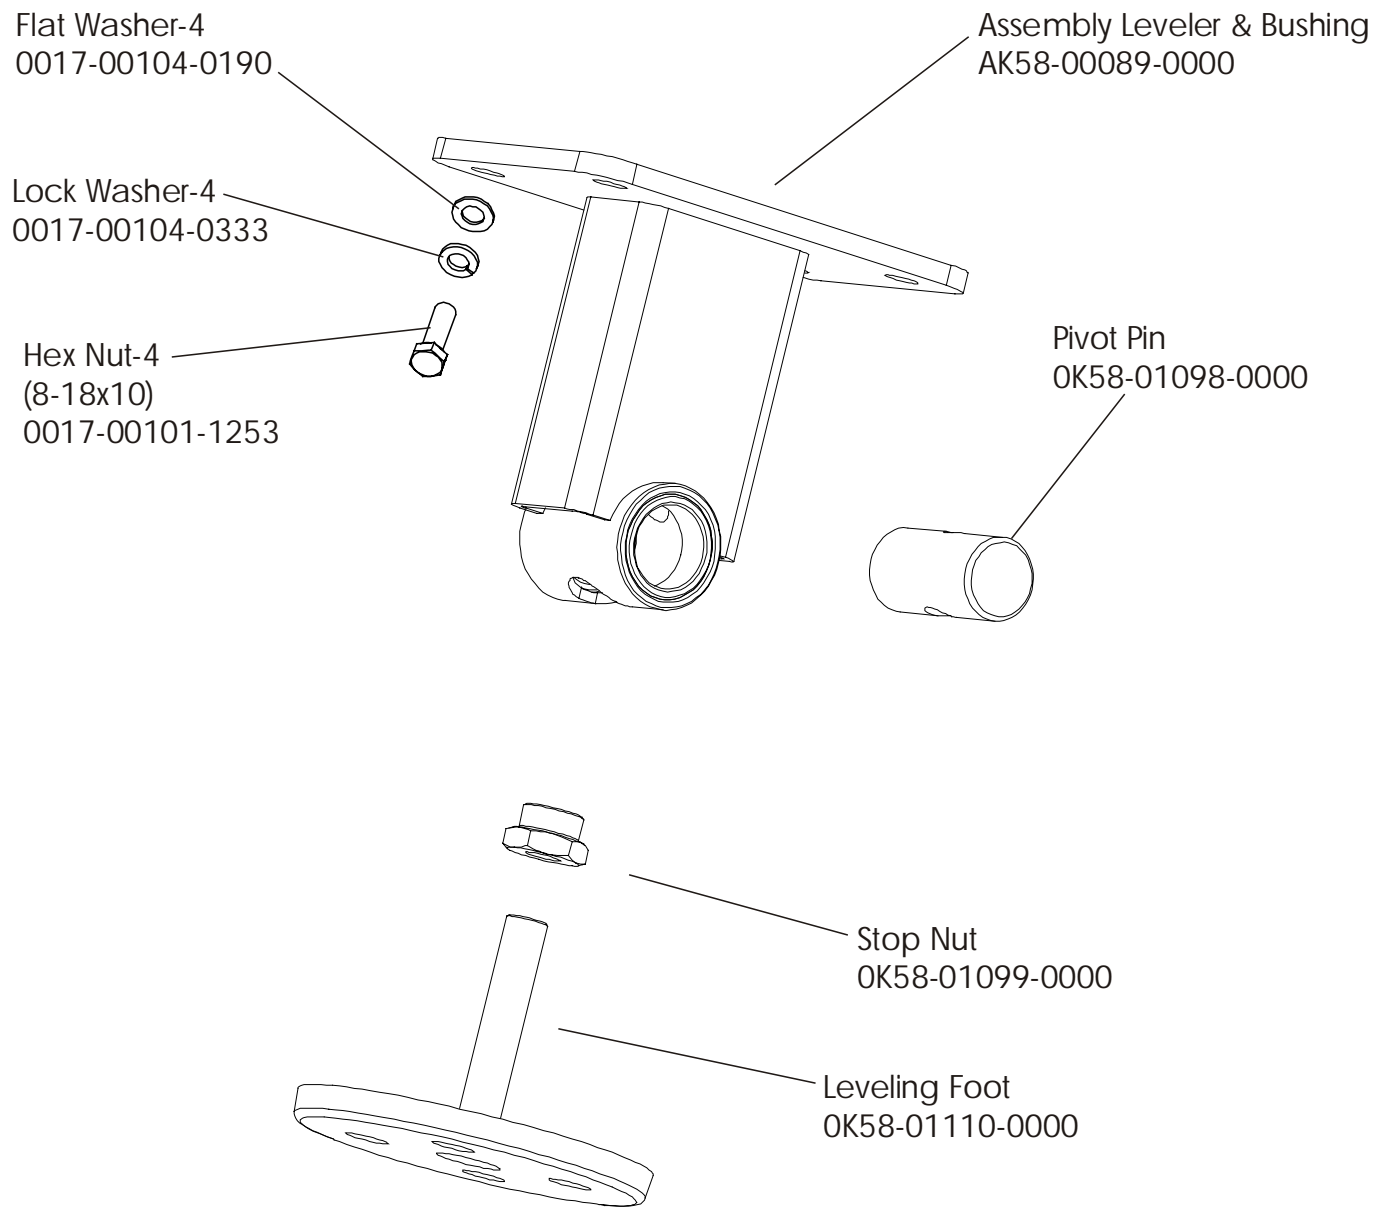

Line Cord
(Plug End Changes)
0017-00003-0947 12' 120v Line Cord
0017-00003-0923 Domestic
0017-00003-0948 12' 220v Line Cord
0017-00003-0915 RT Angle Plug
0017-00003-0781 220v/60Hz
0017-00003-0696 Continental
0017-00003-0890 UK

To Power Module

TR97 Treadmill w/Decline Motor Controller w/PFC

TR97-01XX-02

TR97 Treadmill w/Decline
Idler Arm Assembly

TR97-01XX-02

TR97 Treadmill w/Decline
Decline Lever Assy AK58-00076-0000

TR97-01XX-02

**TR97 Treadmill w/Decline
Front Roller Assembly**

TR97-01XX-02

TR97 Treadmill w/Decline Cables

TR97-01XX-02