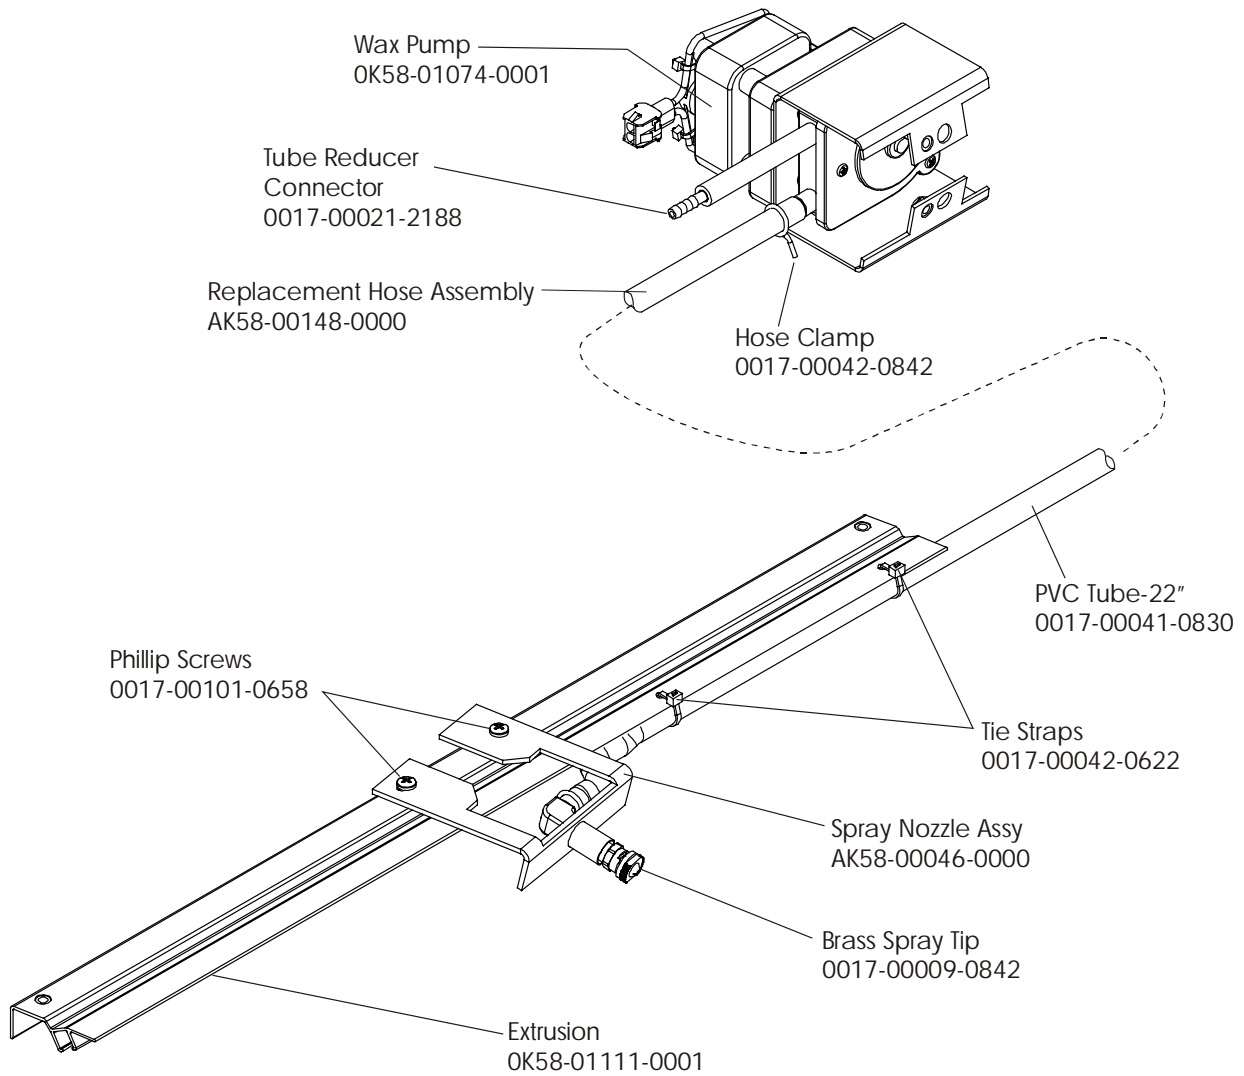

Jumper Line
AK58-00120-0004 - 240V
AK58-00120-0003 - 230V
AK58-00120-0002 - 200V
AK58-00120-0001 - 100V
AK58-00120-0000 - 120V

Power Box Assembly
AK58-00124-0001 - 240V
AK58-00124-0002 - 220-230V
AK58-00124-0006 - 200V
AK58-00124-0005 - 100V
AK58-00124-0000 - 120V

Line Cord
(Plug End Changes)
0017-00003-0947 12' 120v Line Cord
0017-00003-0923 Domestic
0017-00003-0948 12' 220v Line Cord
0017-00003-0915 RT Angle Plug
0017-00003-0781 220v/60Hz
0017-00003-0696 Continental
0017-00003-0890 UK

To Power Module

TR97 Treadmill w/Decline Motor Controller w/PFC

TR97-01XX-02

TR97 Treadmill w/Decline
Idler Arm Assembly

TR97-01XX-02

TR97 Treadmill w/Decline
Decline Lever Assy AK58-00076-0000

TR97-01XX-02