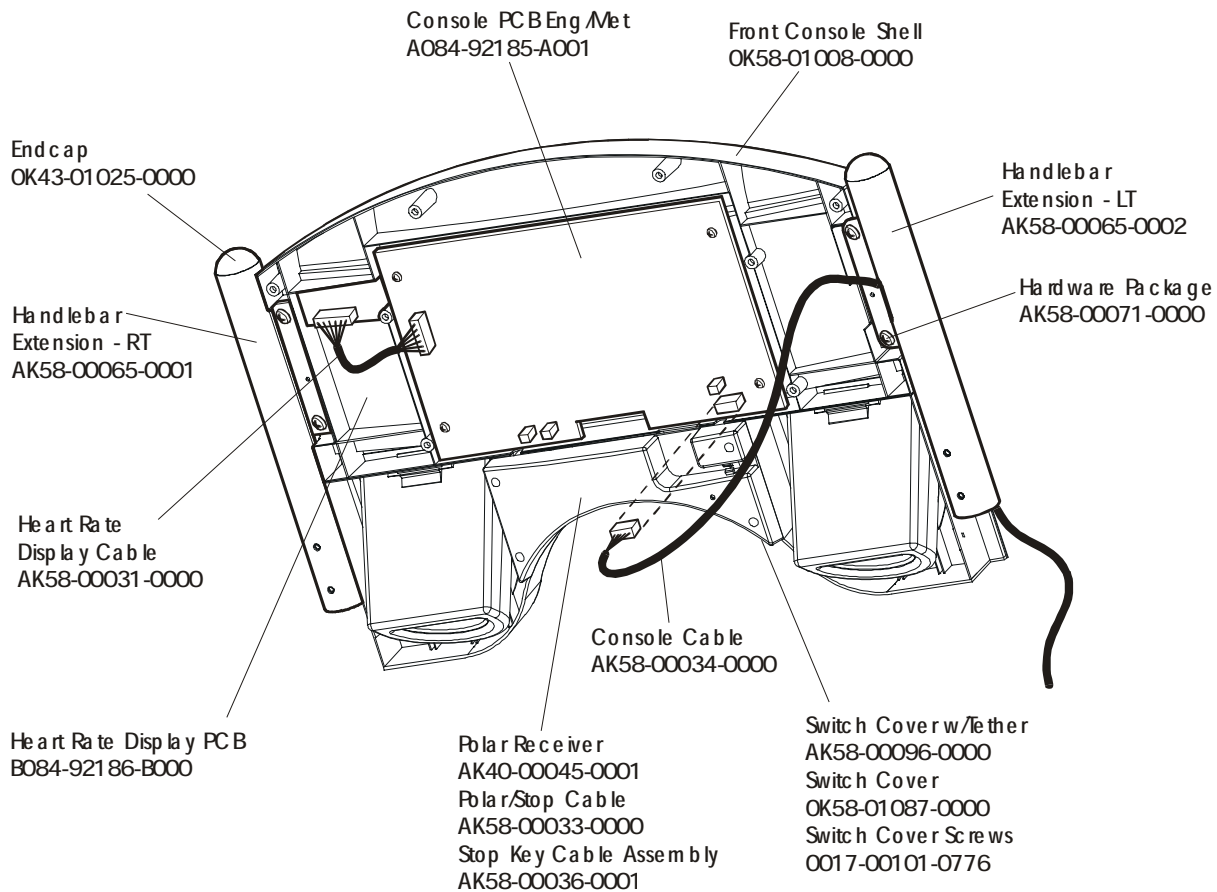

**Life Fitness Models 9700HR
TR97-0100-01**

Serial number 970000 and up

Life Fitness Models 9700HR TR97-0100-01

Serial number 970000 and up

Life Fitness Models 9700HR
TR97-0100-01

Serial number 970000 and up

TR97 Treadmill w/Decline General Assembly

TR97-01XX-02

TR97 Treadmill w/Decline Frame Assembly Components

TR97-01XX-02

TR97 Treadmill w/Decline Console (External View)

TR97-01XX-02

- Console Assembly
- AK58-00055-0001 Eng/Met
- AK58-00055-0003 Ger/Met
- AK58-00055-0004 Spn/Met/Eur
- AK58-00055-0005 Eng/Met/Eur
- AK58-00055-0006 Jap/Met
- AK58-00055-0007 Frn/Met/Eur
- AK58-00055-0008 Itl/Met
- AK58-00055-0009 Dut/Met
- AK58-00055-0010 Dut/Met
- AK58-00055-0011 Eng/Met/Eur

- Switch Cover w/Tether
- AK58-00096-0000
- Cover Only
- OK58-01087-0000
- Anchor Washer
- OK58-01158-0000

Stop Key w/Tether
AK58-00091-0000

**TR97 Treadmill w/Decline
Console (Internal View)**

TR97-01XX-02