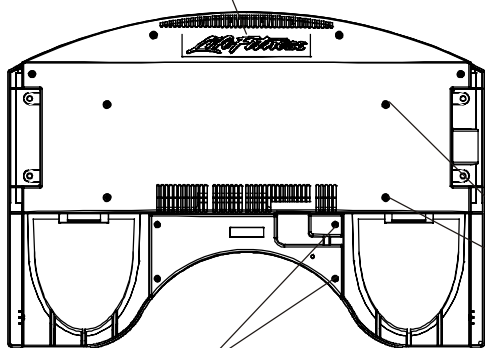

Phillips Screw-4
(8-32x6)
0017-00101-0776

Phillips Screw-8
(10-32x8)
0017-00101-1288

Rear Console
OK58-01009-0000

- Switch Cover w/Tether
- AK58-00096-0000
- Cover Only
- OK58-01087-0000
- Anchor Washer
- OK58-01158-0000

Stop Key w/Tether
AK58-00091-0000