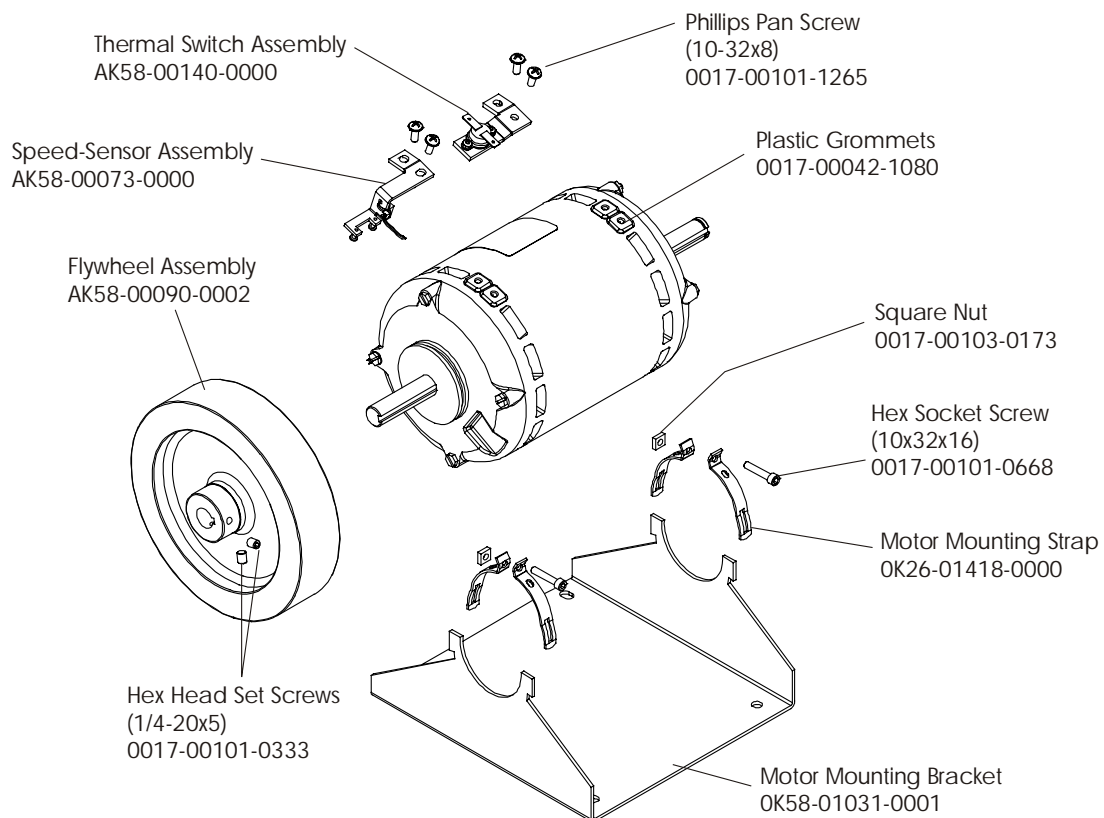

Jumper Line
AK58-00120-0004 - 240V
AK58-00120-0003 - 230V
AK58-00120-0002 - 200V
AK58-00120-0001 - 100V
AK58-00120-0000 - 120V

Power Box Assembly
AK58-00124-0001 - 240V
AK58-00124-0002 - 220-230V
AK58-00124-0006 - 200V
AK58-00124-0005 - 100V
AK58-00124-0000 - 120V

Line Cord
(Plug End Changes)
0017-00003-0947 12' 120v Line Cord
0017-00003-0923 Domestic
0017-00003-0948 12' 220v Line Cord
0017-00003-0915 RT Angle Plug
0017-00003-0781 220v/60Hz
0017-00003-0696 Continental
0017-00003-0890 UK

To Power Module

TR97 Treadmill w/Decline Motor Controller w/PFC

TR97-01XX-02

TR97 Treadmill w/Decline
Idler Arm Assembly

TR97-01XX-02

TR97 Treadmill w/Decline
Decline Lever Assy AK58-00076-0000

TR97-01XX-02