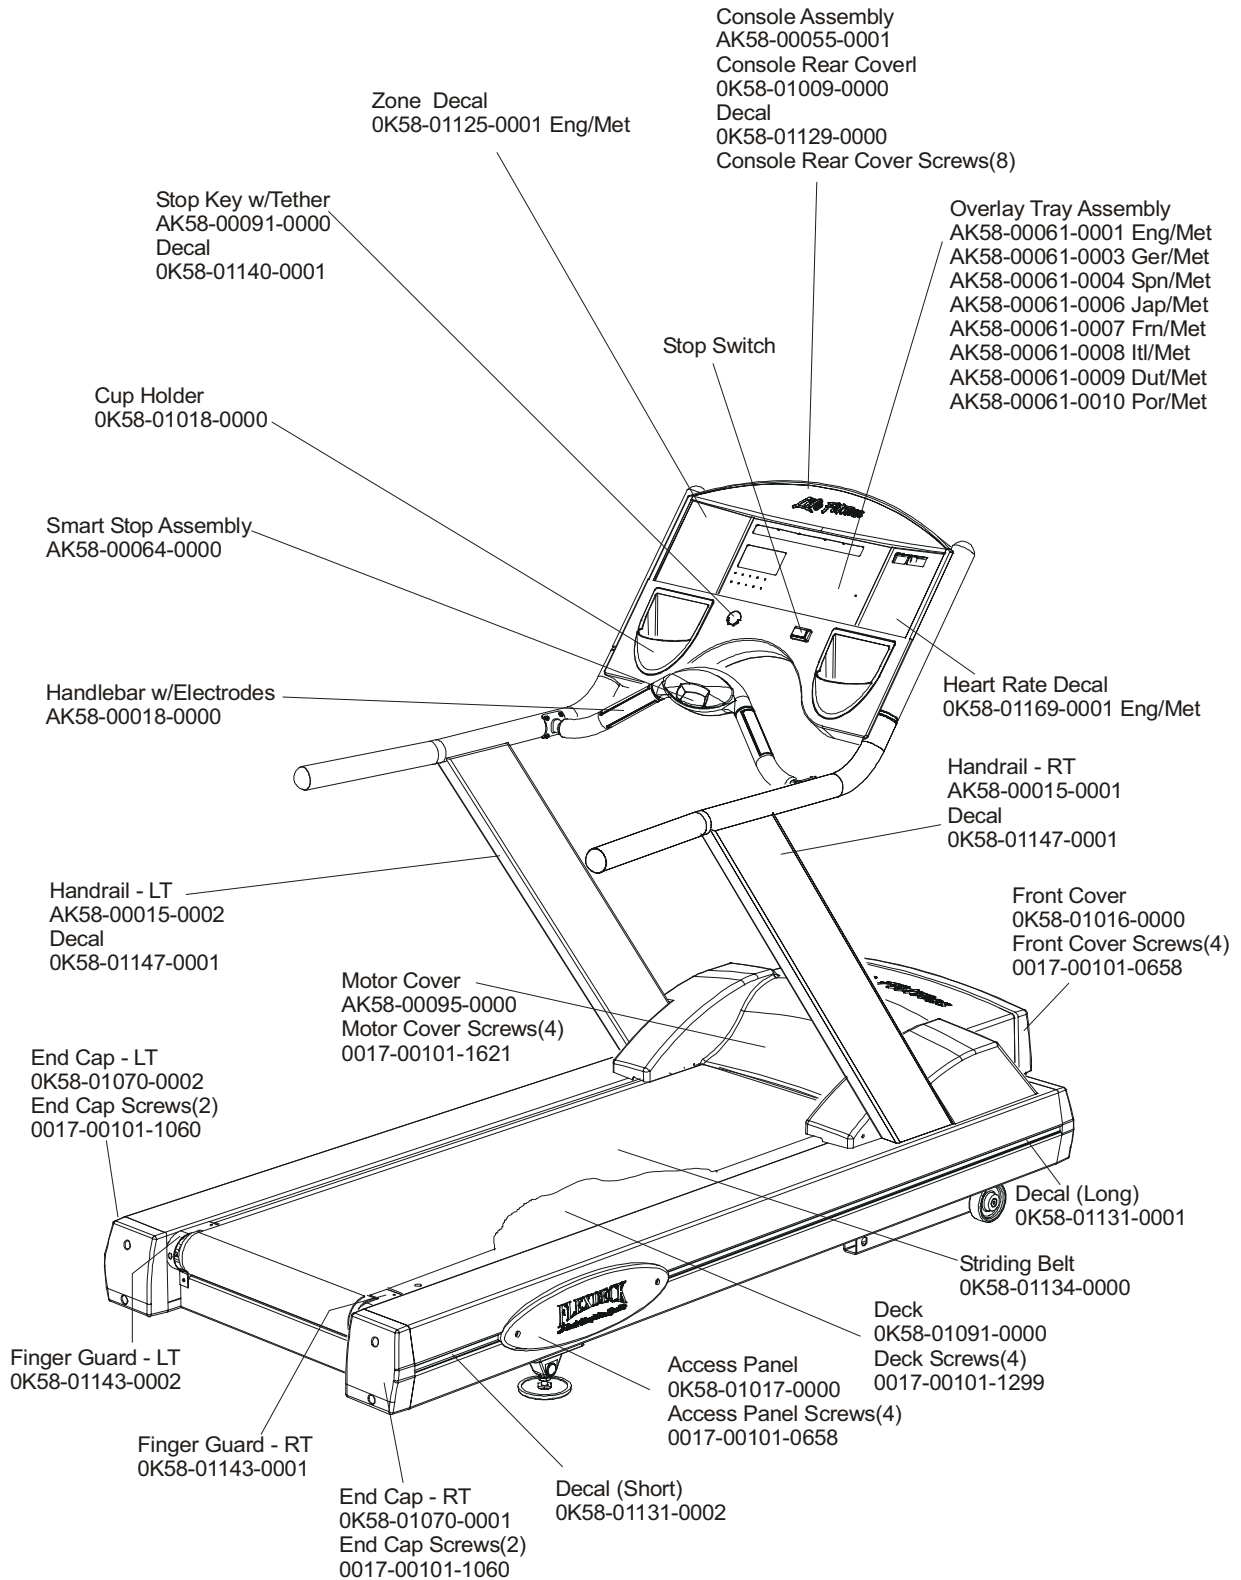

**Life Fitness Models 9700HR
TR97-0100-01**

Serial number 970000 and up

Life Fitness Models 9700HR TR97-0100-01

Serial number 970000 and up

Life Fitness Models 9700HR
TR97-0100-01

Serial number 970000 and up

TR97 Treadmill w/Decline General Assembly

TR97-01XX-02

TR97 Treadmill w/Decline Frame Assembly Components

TR97-01XX-02

TR97 Treadmill w/Decline Console (External View)

TR97-01XX-02

- Console Assembly
- AK58-00055-0001 Eng/Met
- AK58-00055-0003 Ger/Met
- AK58-00055-0004 Spn/Met/Eur
- AK58-00055-0005 Eng/Met/Eur
- AK58-00055-0006 Jap/Met
- AK58-00055-0007 Frn/Met/Eur
- AK58-00055-0008 Itl/Met
- AK58-00055-0009 Dut/Met
- AK58-00055-0010 Dut/Met
- AK58-00055-0011 Eng/Met/Eur

Stop Key w/Tether
AK58-00091-0000

Stop Switch Assembly
Gk58-00002-0007

Rear Console Decal
OK58-01129-0000

Phillips Screw-4
(8-32x6)
0017-00101-0776

Phillips Screw-8
(10-32x8)
0017-00101-1288

Rear Console
OK58-01009-0000

- Switch Cover w/Tether
- AK58-00096-0000
- Cover Only
- OK58-01087-0000
- Anchor Washer
- OK58-01158-0000

Stop Key w/Tether
AK58-00091-0000

**TR97 Treadmill w/Decline
Console (Internal View)**

TR97-01XX-02