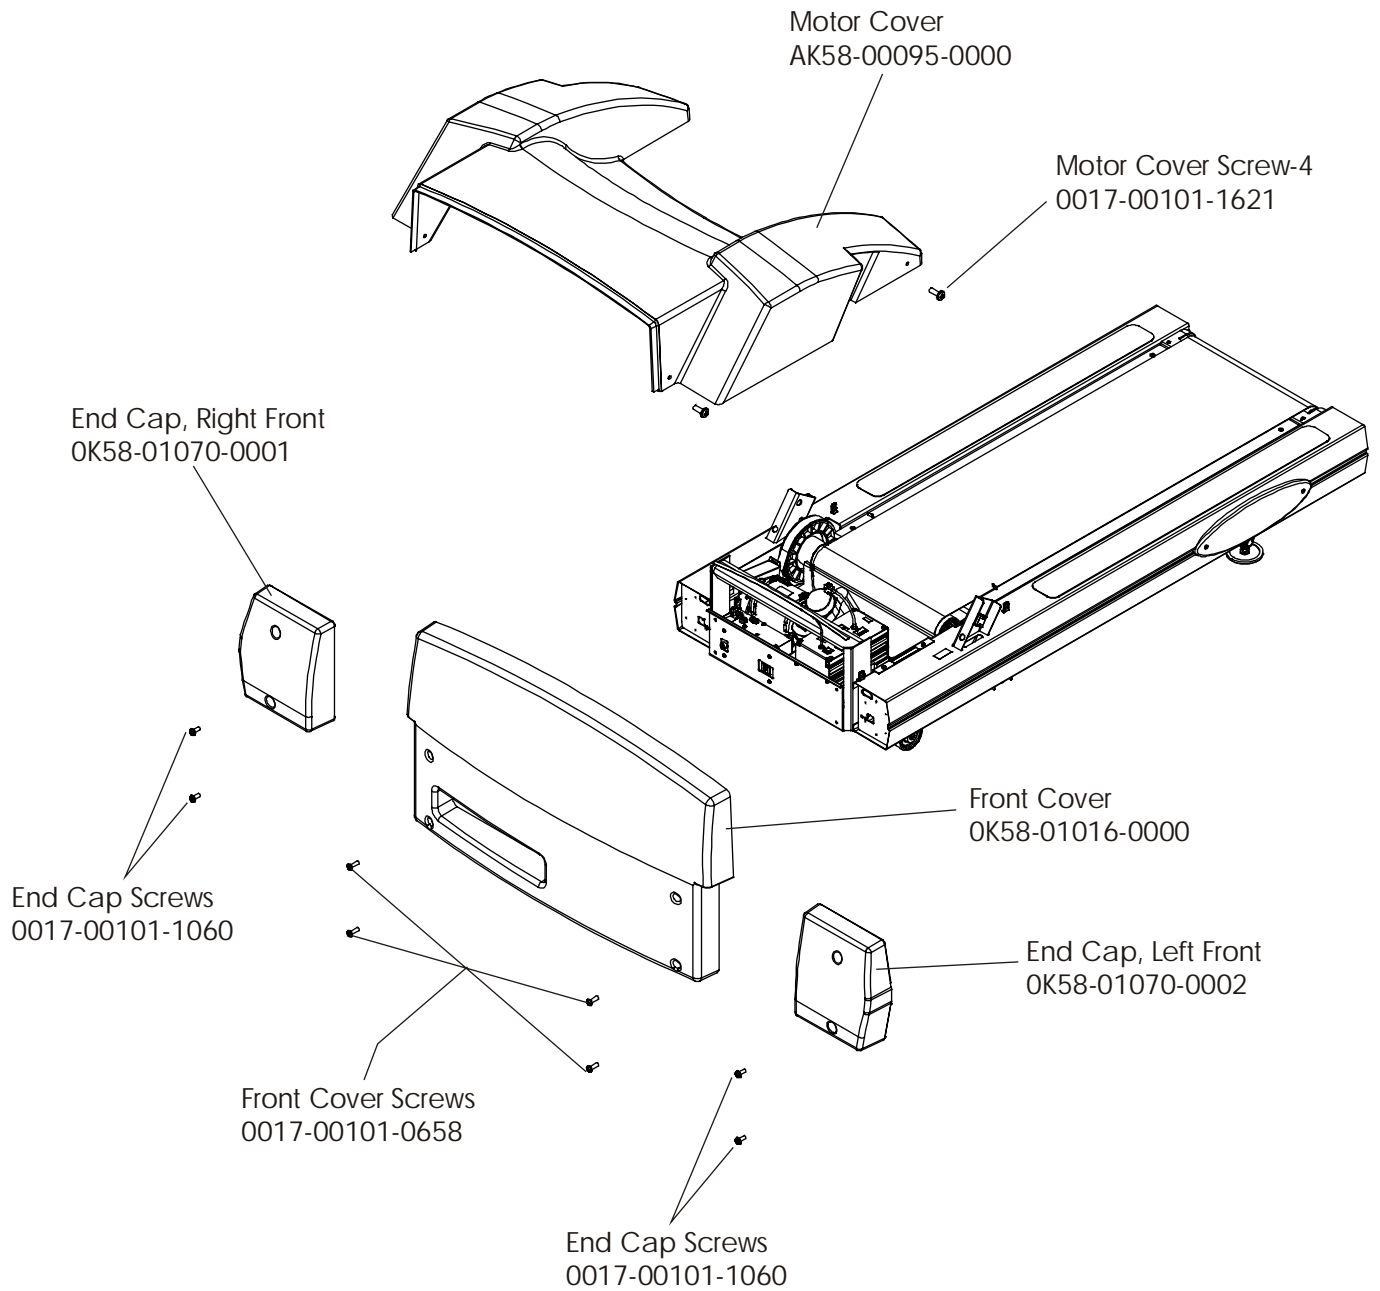

Stop Key w/Tether
AK58-00091-0000

Stop Switch Assembly
Gk58-00002-0007

Rear Console Decal
OK58-01129-0000

Phillips Screw-4
(8-32x6)
0017-00101-0776

Phillips Screw-8
(10-32x8)
0017-00101-1288

Rear Console
OK58-01009-0000

- Switch Cover w/Tether
- AK58-00096-0000
- Cover Only
- OK58-01087-0000
- Anchor Washer
- OK58-01158-0000

Stop Key w/Tether
AK58-00091-0000

**TR97 Treadmill w/Decline
Console (Internal View)**

TR97-01XX-02