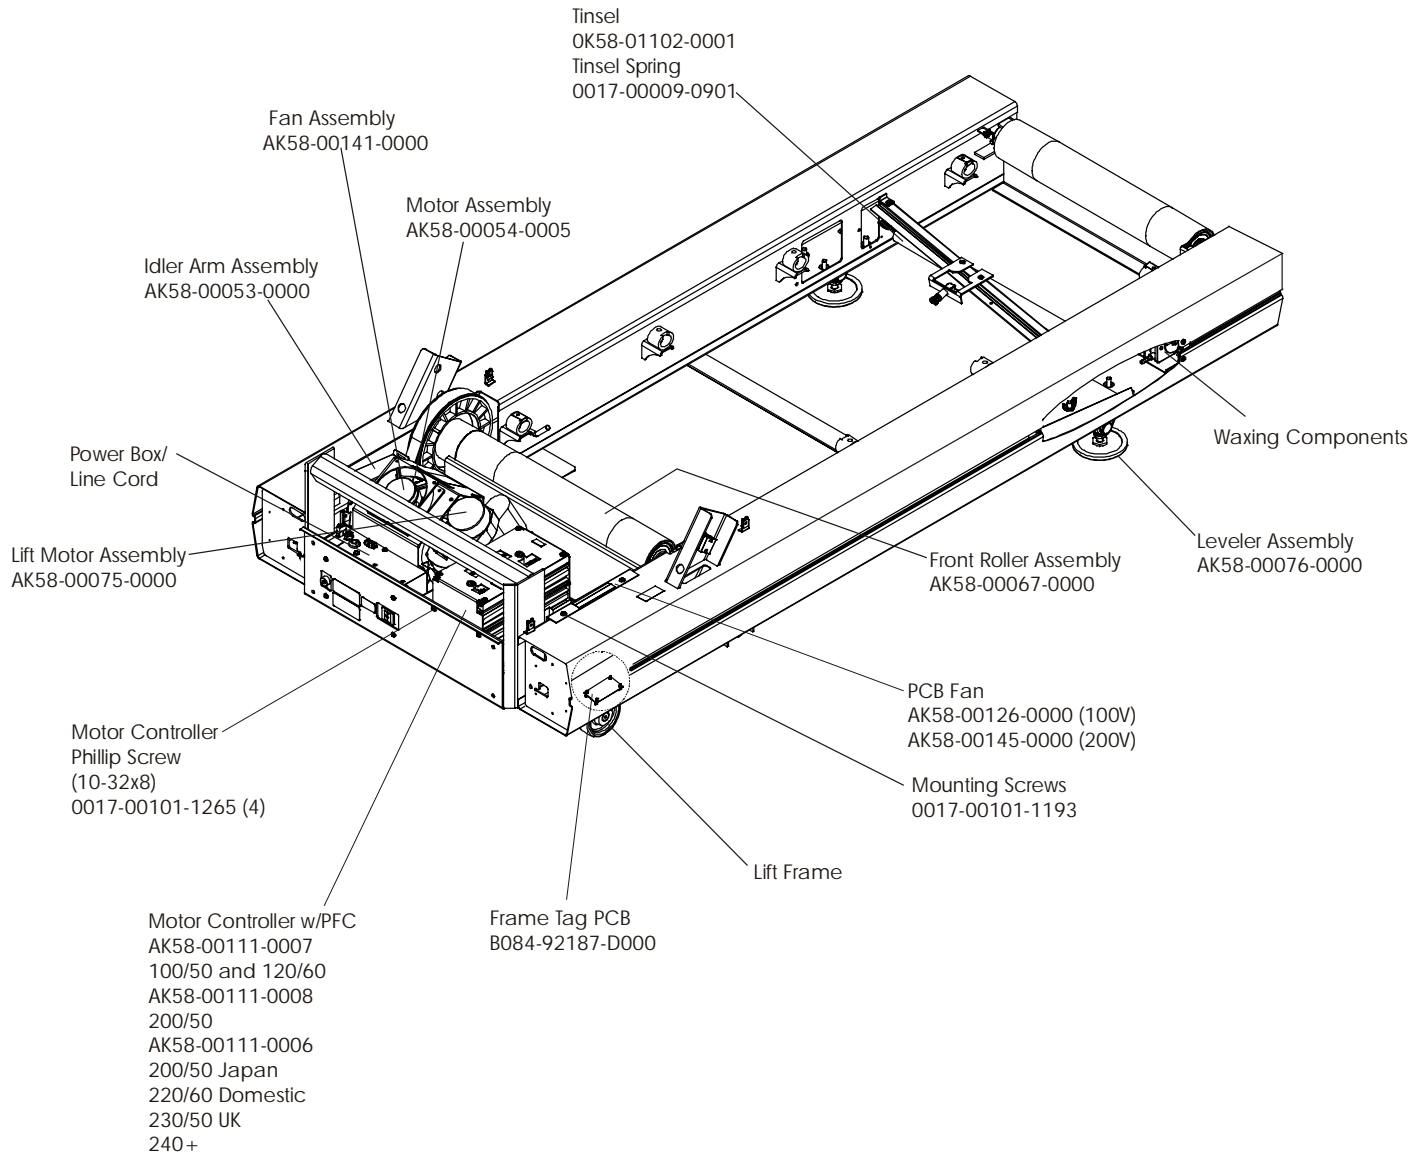

**Life Fitness Models 9700HR
TR97-0100-01**

Serial number 970000 and up

Life Fitness Models 9700HR TR97-0100-01

Serial number 970000 and up

Life Fitness Models 9700HR
TR97-0100-01

Serial number 970000 and up

TR97 Treadmill w/Decline General Assembly

TR97-01XX-02

TR97 Treadmill w/Decline Frame Assembly Components

TR97-01XX-02

TR97 Treadmill w/Decline Console (External View)

TR97-01XX-02

- Console Assembly
- AK58-00055-0001 Eng/Met
- AK58-00055-0003 Ger/Met
- AK58-00055-0004 Spn/Met/Eur
- AK58-00055-0005 Eng/Met/Eur
- AK58-00055-0006 Jap/Met
- AK58-00055-0007 Frn/Met/Eur
- AK58-00055-0008 Itl/Met
- AK58-00055-0009 Dut/Met
- AK58-00055-0010 Dut/Met
- AK58-00055-0011 Eng/Met/Eur