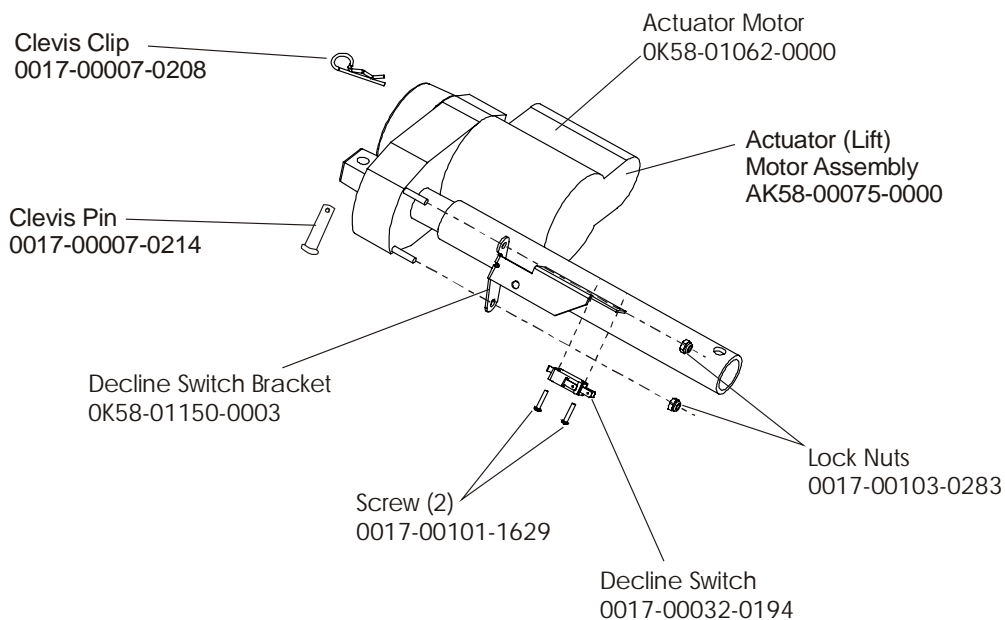

- Switch Cover w/Tether
- AK58-00096-0000
- Cover Only
- OK58-01087-0000
- Anchor Washer
- OK58-01158-0000

Stop Key w/Tether
AK58-00091-0000

**TR97 Treadmill w/Decline
Console (Internal View)**

TR97-01XX-02

TR97 Treadmill w/Decline Belt, Deck, Rear Roller

TR97-01XX-02

TR97 Treadmill w/Decline

Lift Motor and Lift Frame

TR97-01XX-02

TR97 Treadmill w/Decline Power Box Assembly

TR97-01XX-02

ON/OFF
Power Switch
0017-00032-0198

Circuit Breaker 3-AMP
0017-00003-0700

TOP VIEW

Transformer (EURO Only)
0017-00101-0162

Phillips Pan
Head Screw
(8-32x6)
0017-00101-0162

Phillips Pan
Head Screw
(8-32x8)
0017-00101-1182

Transformer Bracket
OK58-00120-0004