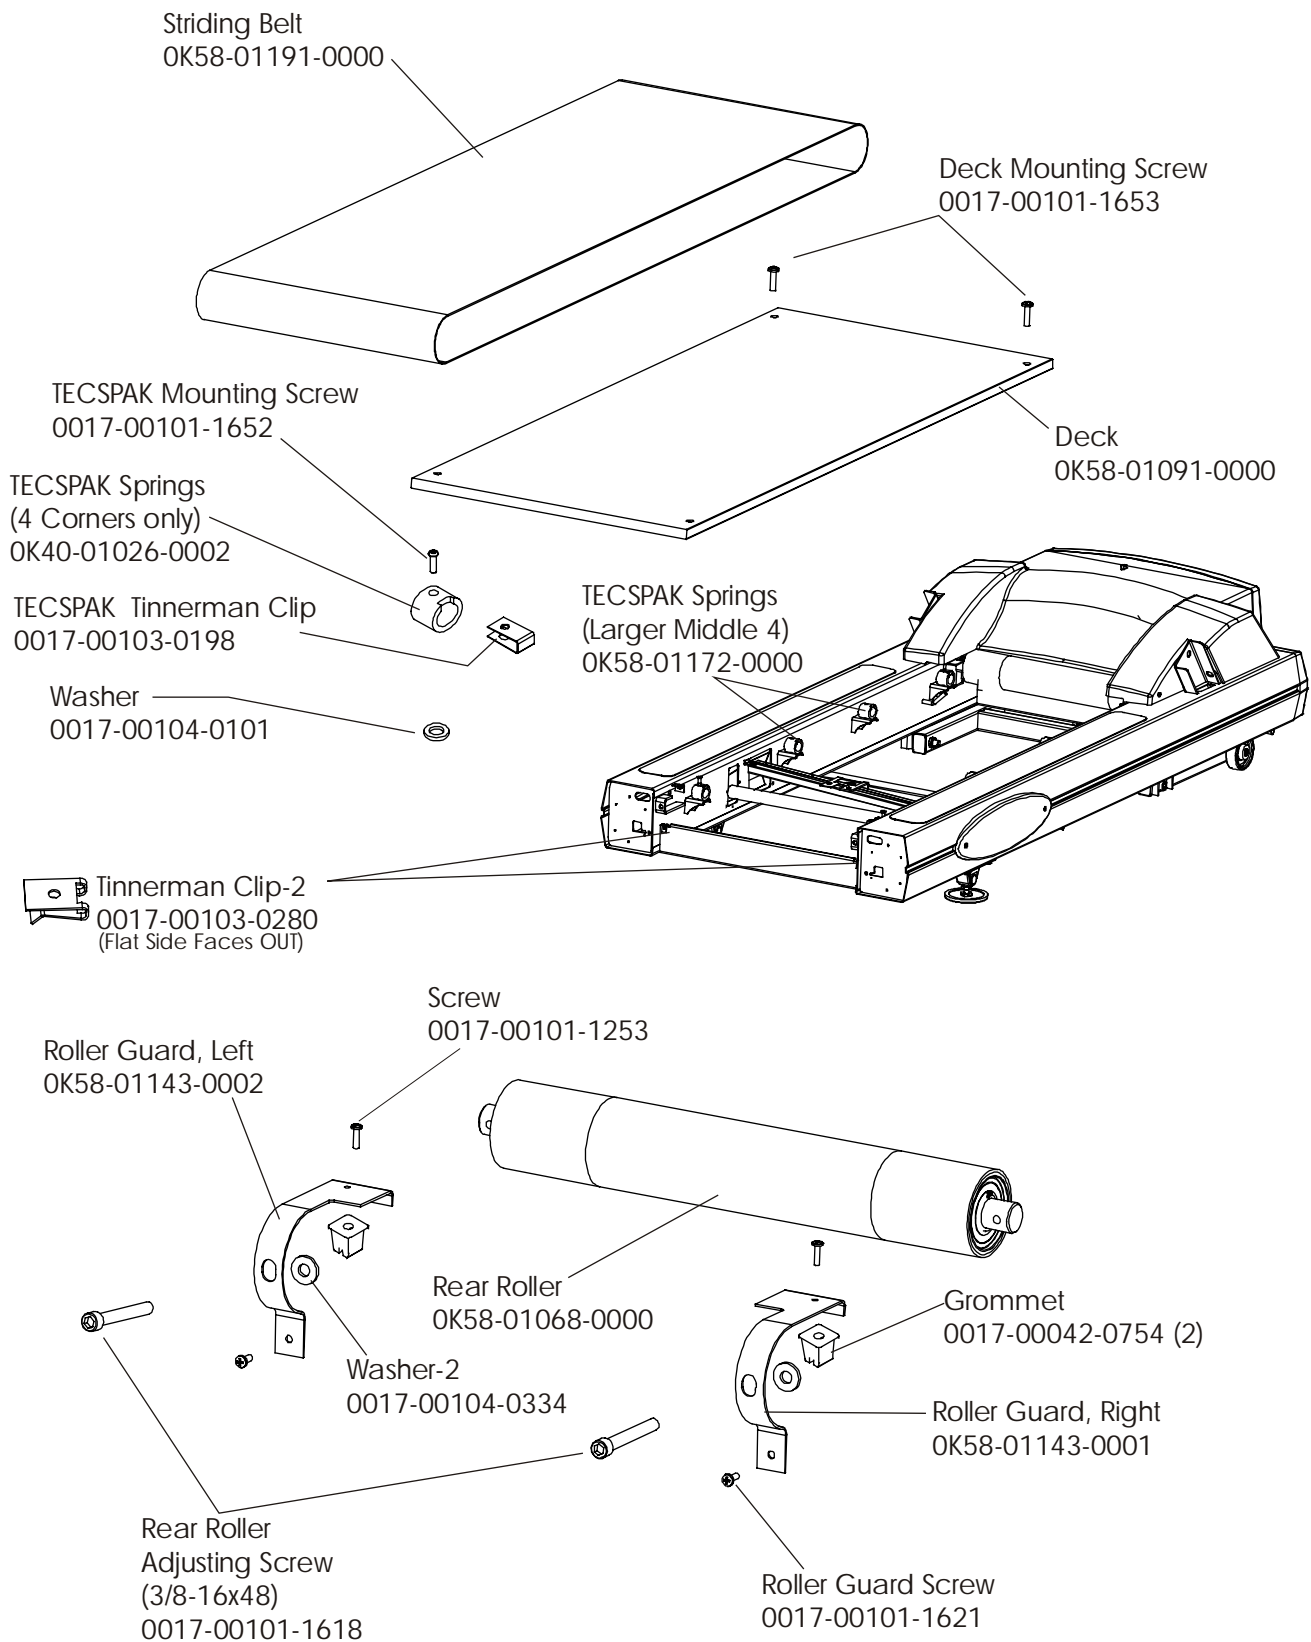

- Switch Cover w/Tether
- AK58-00096-0000
- Cover Only
- OK58-01087-0000
- Anchor Washer
- OK58-01158-0000

Stop Key w/Tether
AK58-00091-0000

**TR97 Treadmill w/Decline
Console (Internal View)**

TR97-01XX-02

TR97 Treadmill w/Decline Belt, Deck, Rear Roller

TR97-01XX-02

TR97 Treadmill w/Decline

Lift Motor and Lift Frame

TR97-01XX-02

TR97 Treadmill w/Decline Power Box Assembly

TR97-01XX-02

ON/OFF
Power Switch
0017-00032-0198