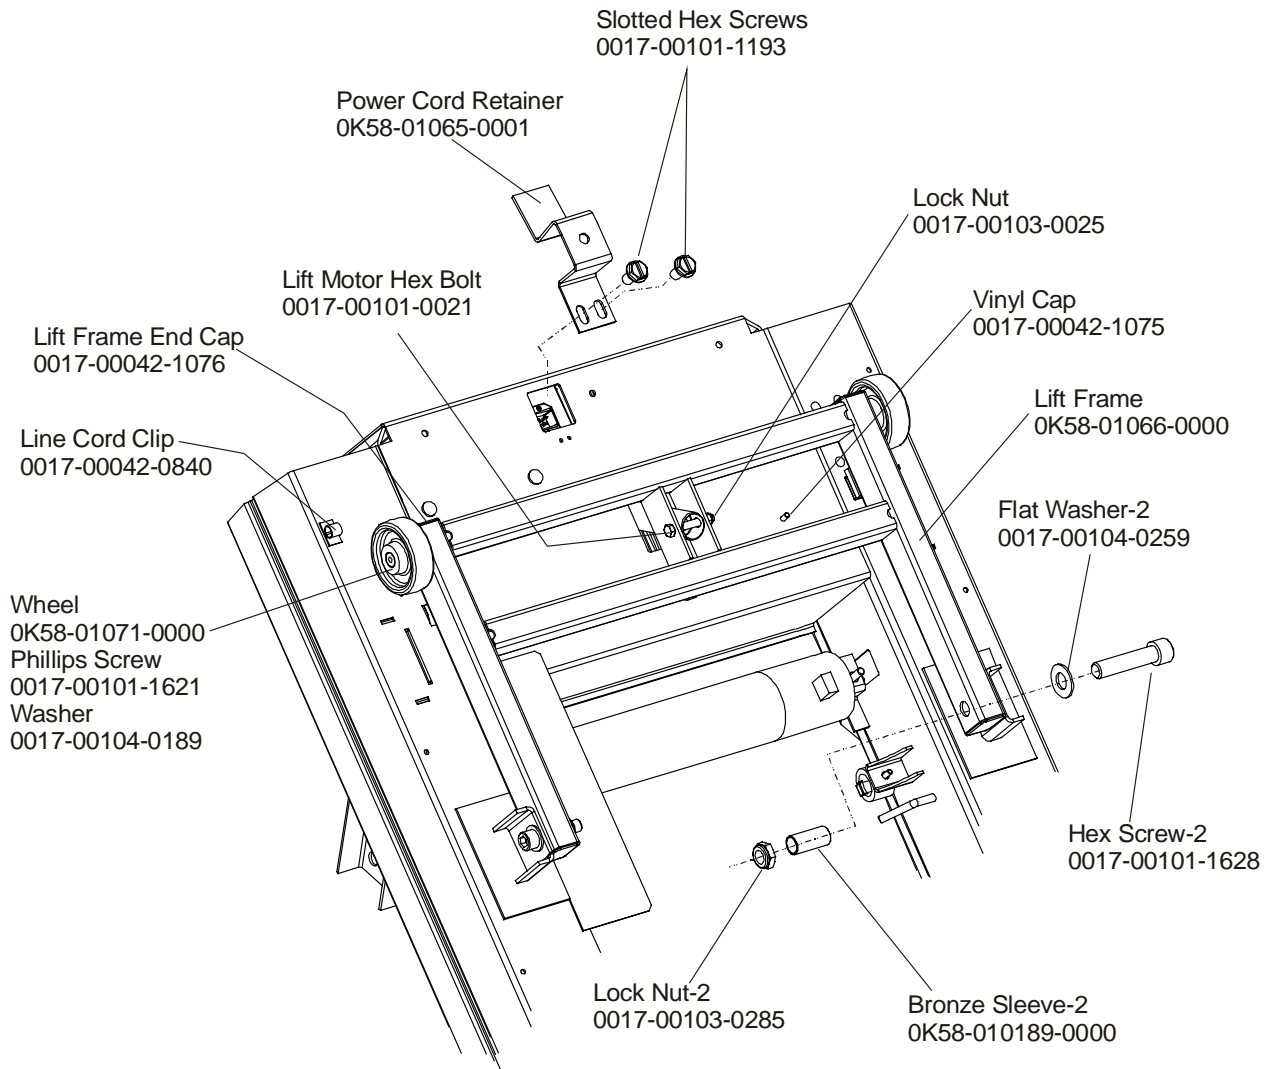

TR97 Treadmill w/Decline Belt, Deck, Rear Roller

TR97-01XX-02

TR97 Treadmill w/Decline

Lift Motor and Lift Frame

TR97-01XX-02

TR97 Treadmill w/Decline Power Box Assembly

TR97-01XX-02

ON/OFF
Power Switch
0017-00032-0198

Circuit Breaker 3-AMP
0017-00003-0700

TOP VIEW

Transformer (EURO Only)
0017-00101-0162

Phillips Pan
Head Screw
(8-32x6)
0017-00101-0162

Phillips Pan
Head Screw
(8-32x8)
0017-00101-1182

Transformer Bracket
OK58-00120-0004