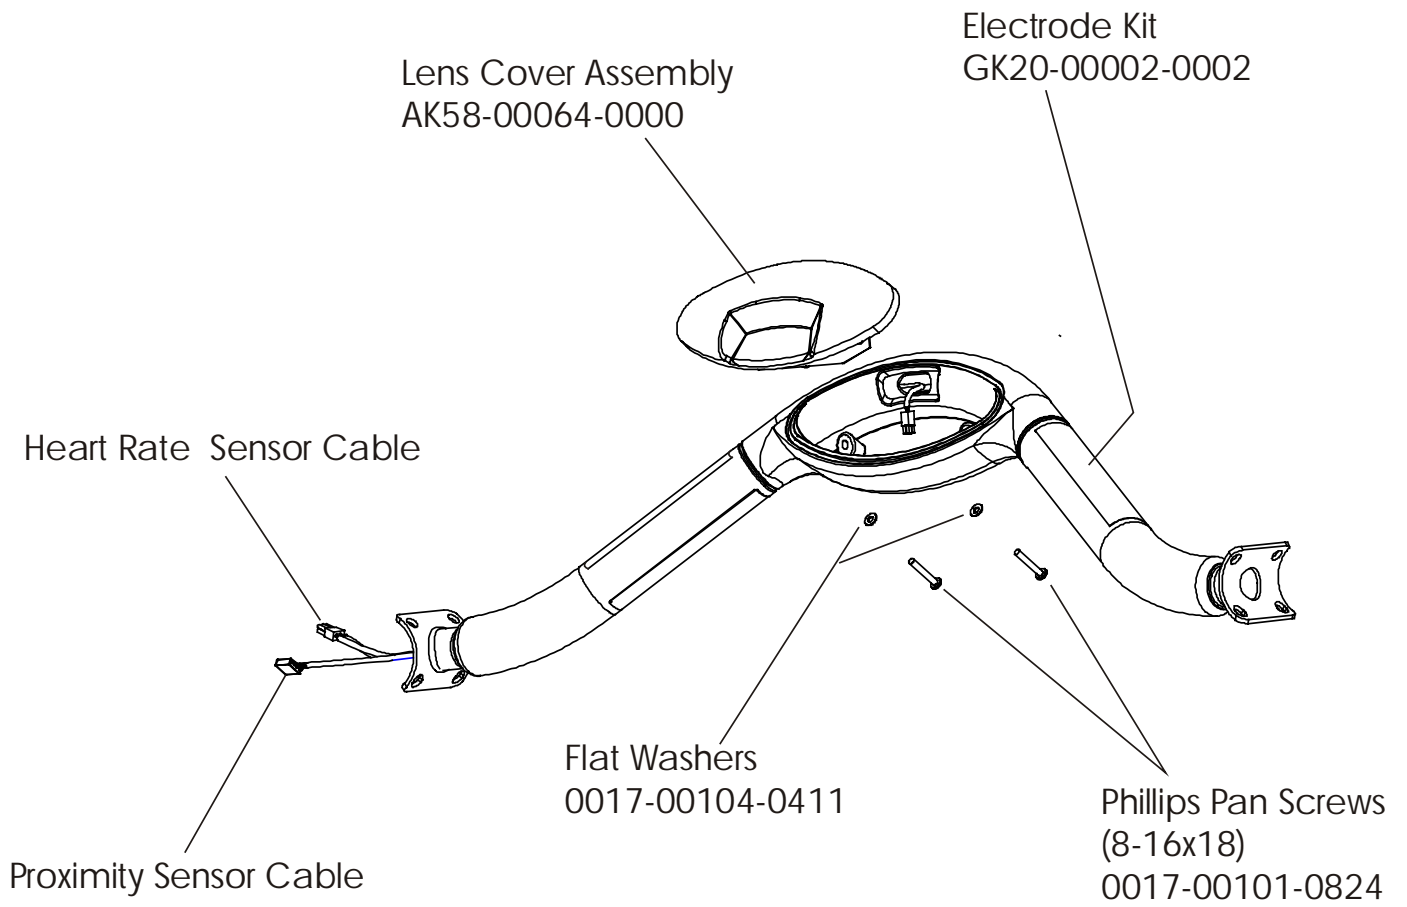

Line Cord
(Plug End Changes)
0017-00003-0947 12' 120v Line Cord
0017-00003-0923 Domestic
0017-00003-0948 12' 220v Line Cord
0017-00003-0915 RT Angle Plug
0017-00003-0781 220v/60Hz
0017-00003-0696 Continental
0017-00003-0890 UK

To Power Module

TR97 Treadmill w/Decline Motor Controller w/PFC

TR97-01XX-02

TR97 Treadmill w/Decline
Idler Arm Assembly

TR97-01XX-02

TR97 Treadmill w/Decline
Decline Lever Assy AK58-00076-0000

TR97-01XX-02

**TR97 Treadmill w/Decline
Front Roller Assembly**

TR97-01XX-02

TR97 Treadmill w/Decline Cables

TR97-01XX-02