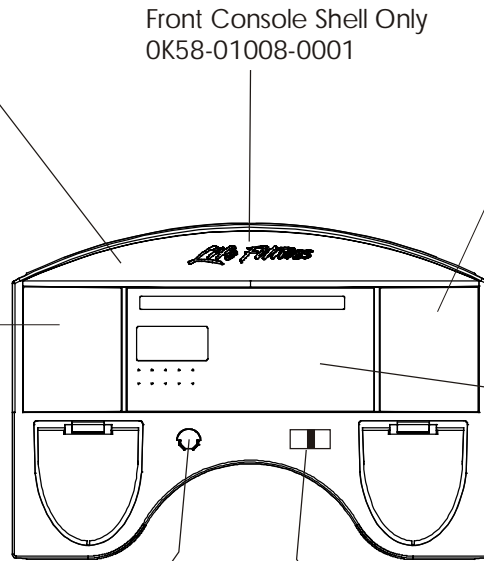

TR97 Treadmill w/Decline Console (External View)

TR97-01XX-02

- Console Assembly
- AK58-00055-0001 Eng/Met
- AK58-00055-0003 Ger/Met
- AK58-00055-0004 Spn/Met/Eur
- AK58-00055-0005 Eng/Met/Eur
- AK58-00055-0006 Jap/Met
- AK58-00055-0007 Frn/Met/Eur
- AK58-00055-0008 Itl/Met
- AK58-00055-0009 Dut/Met
- AK58-00055-0010 Dut/Met
- AK58-00055-0011 Eng/Met/Eur

- Workout Profiles
- OK56-01216-0001 Eng/Met
- OK56-01216-0003 Ger/Met
- OK56-01216-0004 Spn/Met/Eur
- OK56-01216-0005 Eng/Met/Eur
- OK56-01216-0006 Jap/Met
- OK56-01216-0007 Frn/Met/Eur
- OK56-01216-0008 Itl/Met
- OK56-01216-0009 Dut/Met
- OK56-01216-0010 Dut/Met
- OK56-01216-0011 Eng/Met/Eur

Front Console Shell Only
OK58-01008-0001

- Zone Training Overlay
- OK56-01215-0001 Eng/Met
- OK56-01215-0003 Ger/Met
- OK56-01215-0004 Spn/Met/Eur
- OK56-01215-0005 Eng/Met/Eur
- OK56-01215-0006 Jap/Met
- OK56-01215-0007 Frn/Met/Eur
- OK56-01215-0008 Itl/Met
- OK56-01215-0009 Dut/Met
- OK56-01215-0010 Dut/Met
- OK56-01215-0011 Eng/Met/Eur

- Tray/Switch w/Overlay Assy
- AK58-00061-0001 Eng/Met
- AK58-00061-0003 Ger/Met
- AK58-00061-0004 Spn/Met/Eur
- AK58-00061-0005 Eng/Met/Eur
- AK58-00061-0006 Jap/Met
- AK58-00061-0007 Frn/Met/Eur
- AK58-00061-0008 Itl/Met
- AK58-00061-0009 Dut/Met
- AK58-00061-0010 Dut/Met
- AK58-00061-0011 Eng/Met/Eur

Stop Key w/Tether
AK58-00091-0000

Stop Switch Assembly
Gk58-00002-0007

Rear Console Decal
OK58-01129-0000