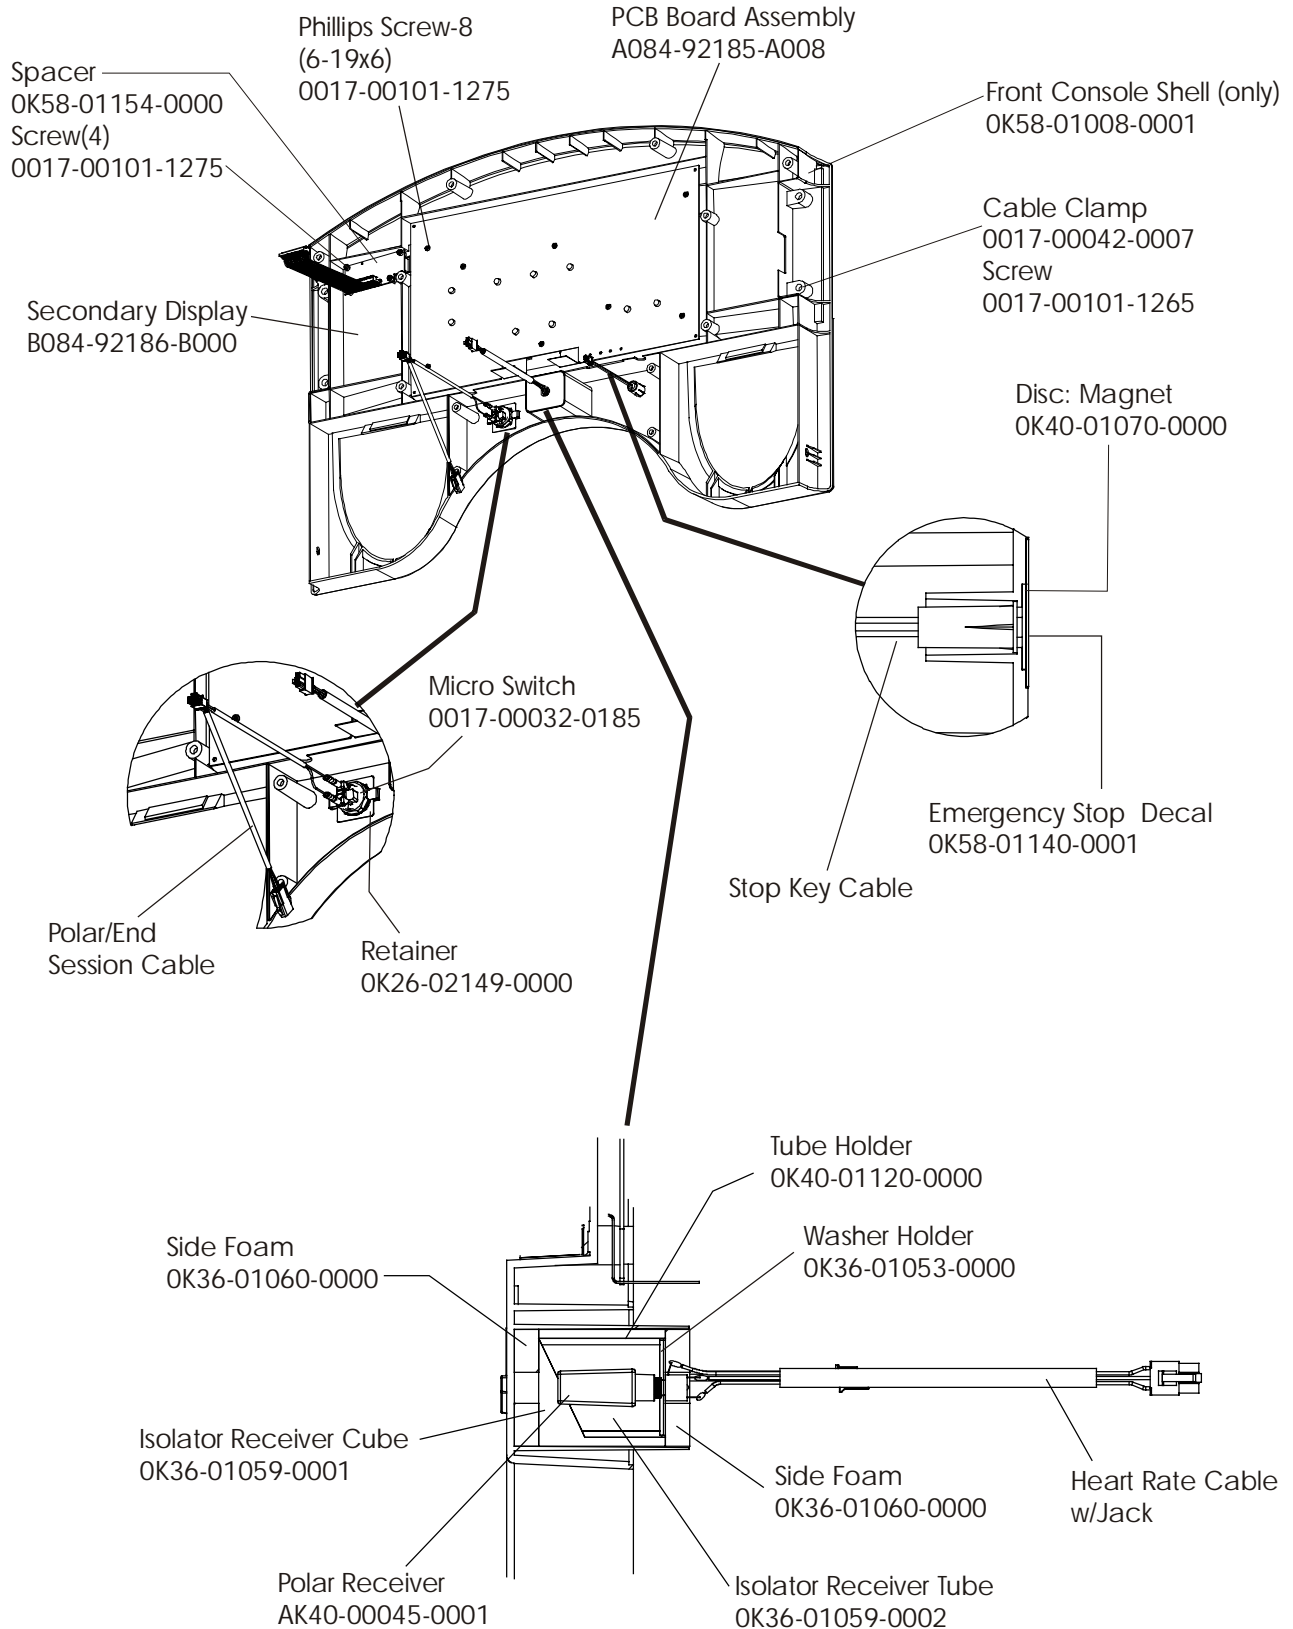

Stop Key w/Tether
AK58-00091-0000

Stop Switch Assembly
Gk58-00002-0007

Rear Console Decal
OK58-01129-0000

Phillips Screw-4
(8-32x6)
0017-00101-0776

Phillips Screw-8
(10-32x8)
0017-00101-1288

Rear Console
OK58-01009-0000

- Switch Cover w/Tether
- AK58-00096-0000
- Cover Only
- OK58-01087-0000
- Anchor Washer
- OK58-01158-0000

Stop Key w/Tether
AK58-00091-0000

**TR97 Treadmill w/Decline
Console (Internal View)**

TR97-01XX-02

Circuit Breaker 3-AMP
0017-00003-0700

TOP VIEW

Transformer (EURO Only)
0017-00101-0162

Phillips Pan
Head Screw
(8-32x6)
0017-00101-0162

Phillips Pan
Head Screw
(8-32x8)
0017-00101-1182

Transformer Bracket
OK58-00120-0004