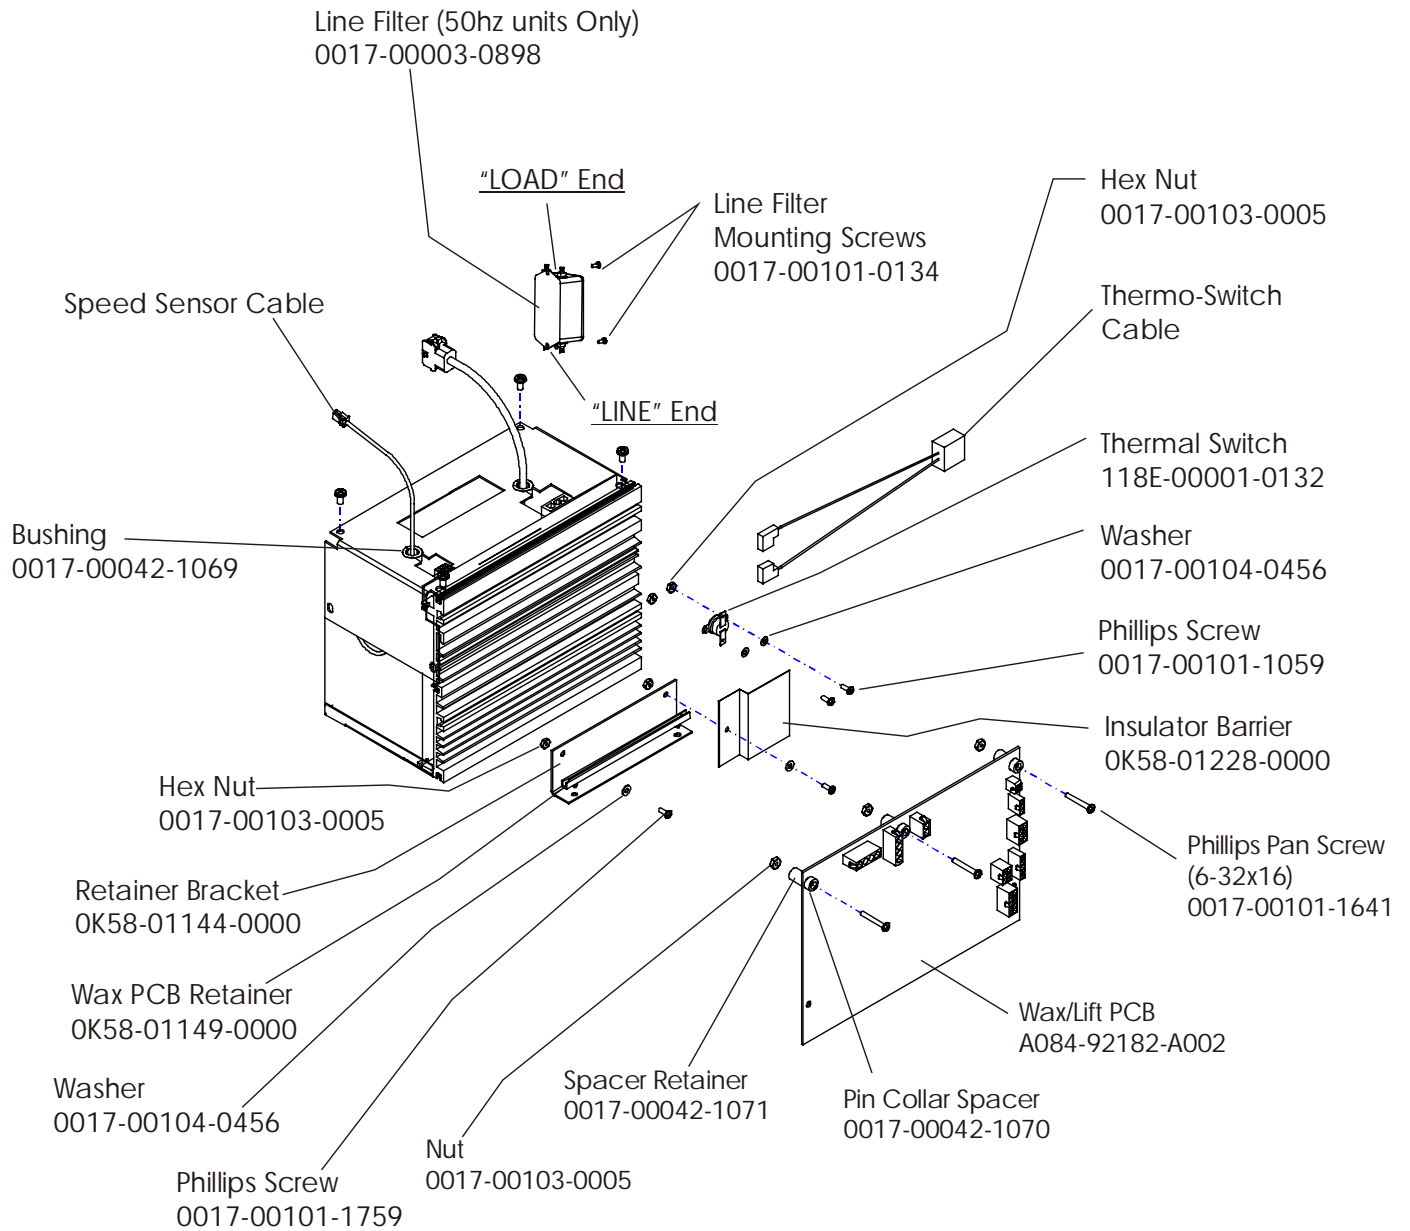

TR97 Treadmill w/Decline Motor Controller w/PFC

TR97-01XX-02