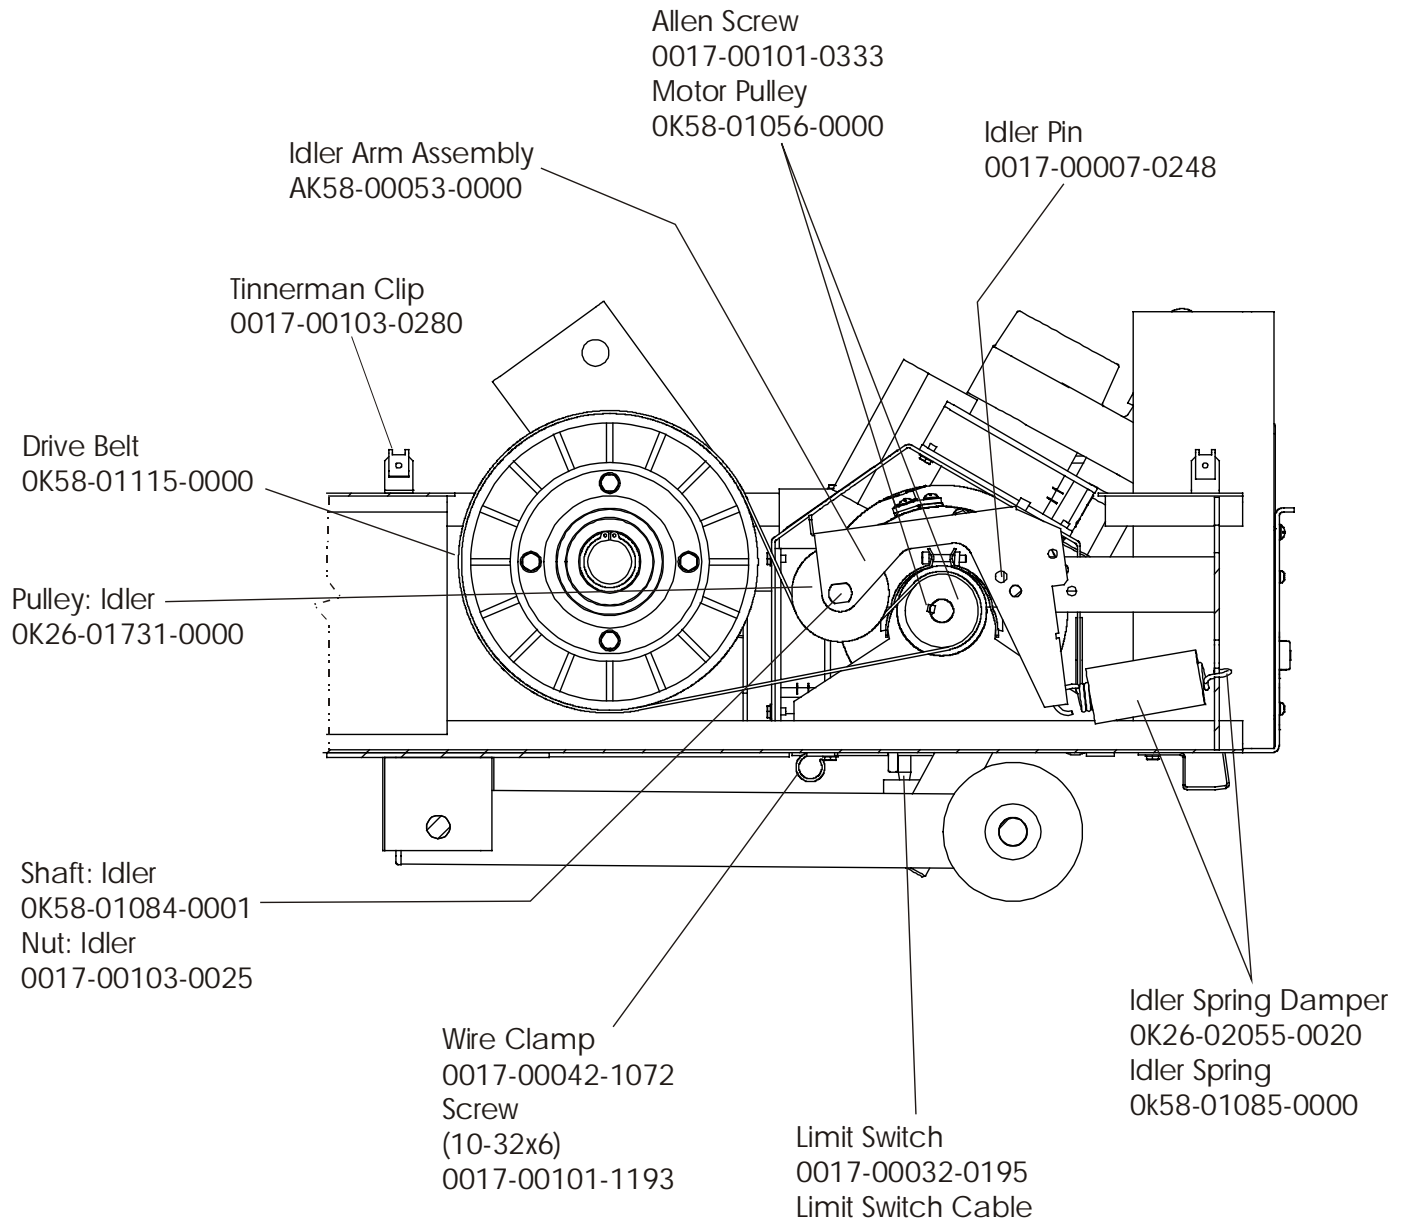

Line Cord
(Plug End Changes)
0017-00003-0947 12' 120v Line Cord
0017-00003-0923 Domestic
0017-00003-0948 12' 220v Line Cord
0017-00003-0915 RT Angle Plug
0017-00003-0781 220v/60Hz
0017-00003-0696 Continental
0017-00003-0890 UK

To Power Module

TR97 Treadmill w/Decline Motor Controller w/PFC

TR97-01XX-02

TR97 Treadmill w/Decline
Idler Arm Assembly

TR97-01XX-02

TR97 Treadmill w/Decline
Decline Lever Assy AK58-00076-0000

TR97-01XX-02