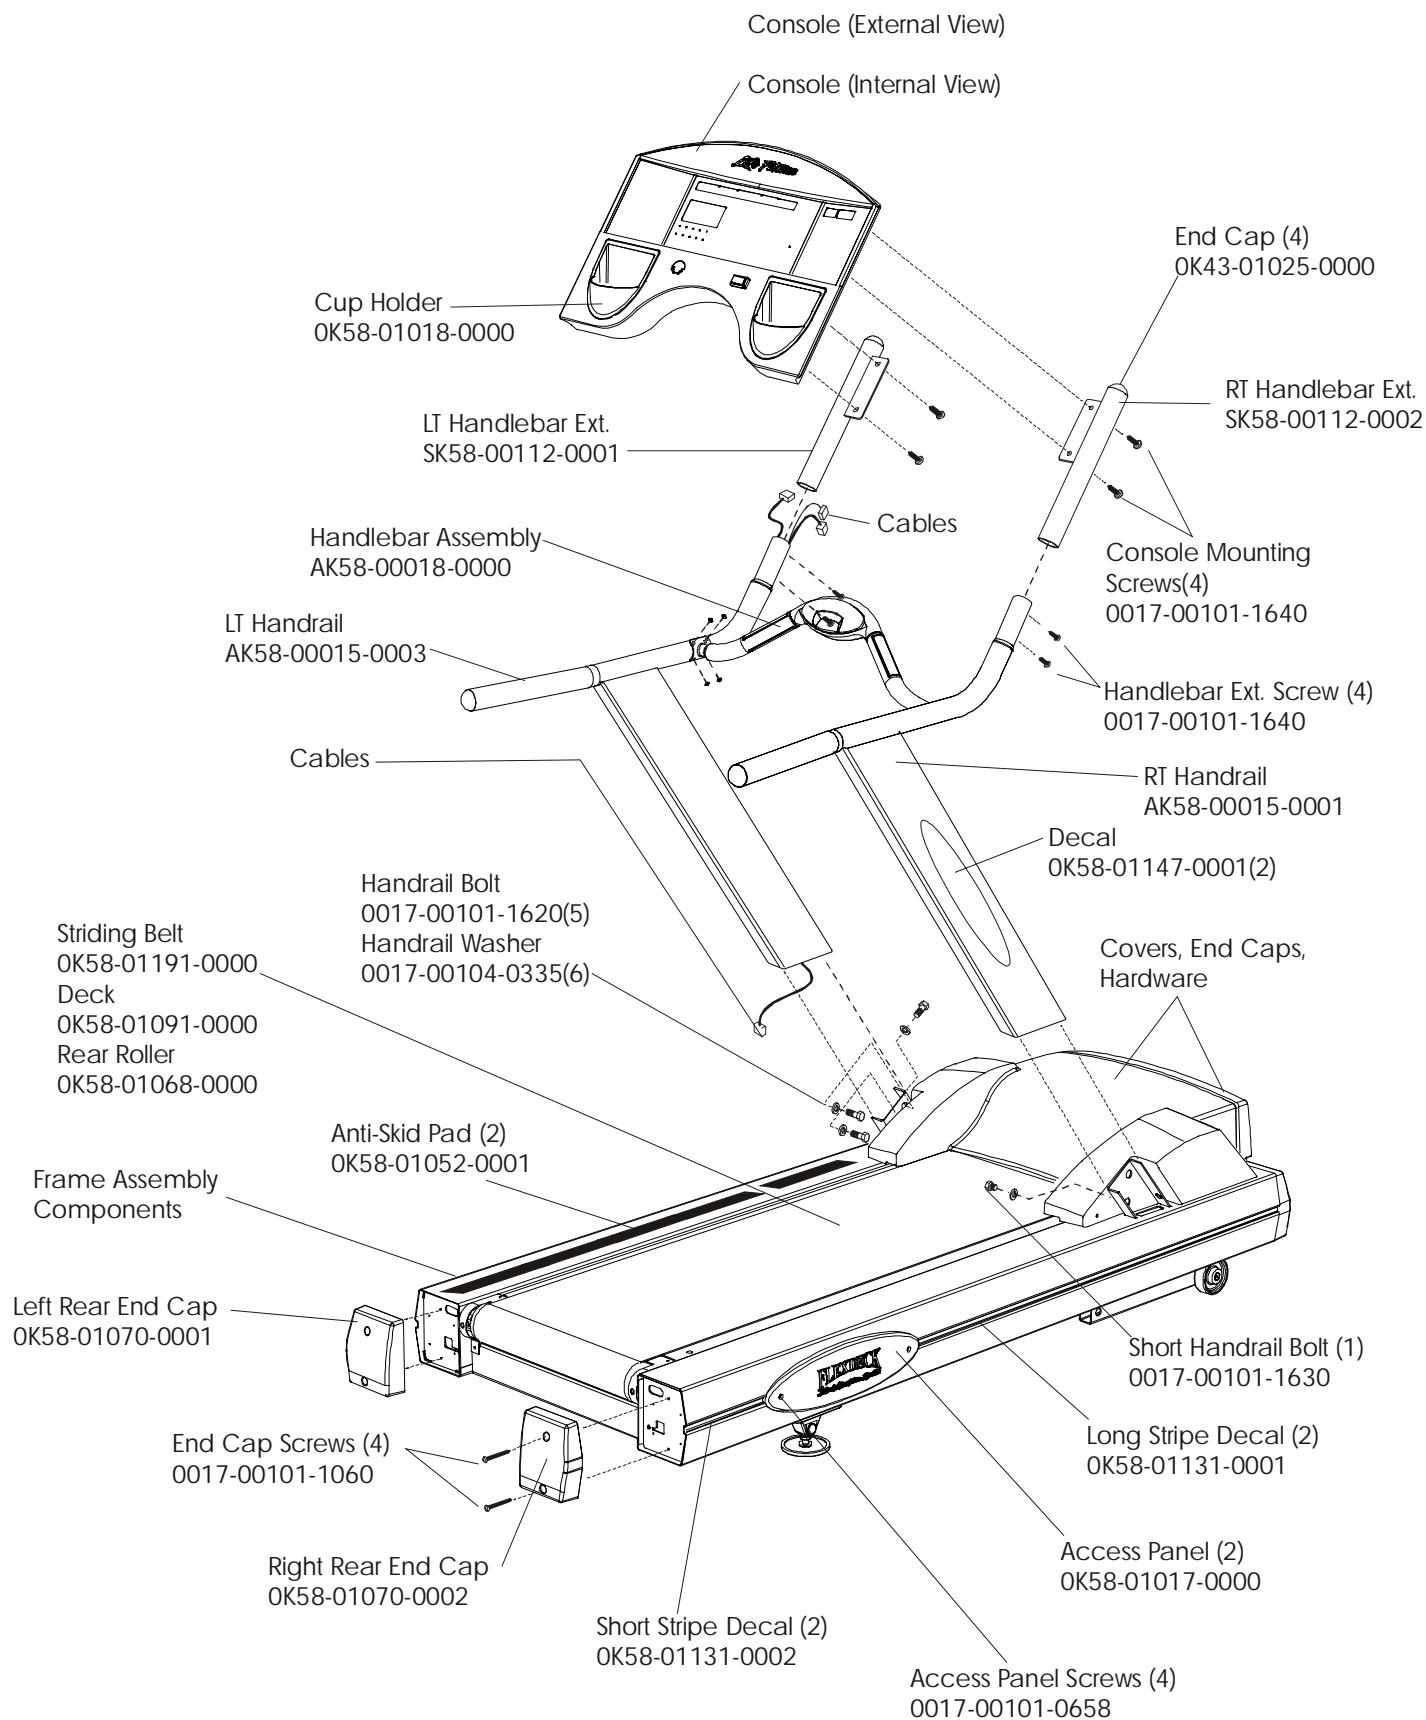

**Life Fitness Models 9700HR
TR97-0100-01**

Serial number 970000 and up

Life Fitness Models 9700HR TR97-0100-01

Serial number 970000 and up

Life Fitness Models 9700HR
TR97-0100-01

Serial number 970000 and up

TR97 Treadmill w/Decline General Assembly

TR97-01XX-02

TR97 Treadmill w/Decline Frame Assembly Components

TR97-01XX-02

TR97 Treadmill w/Decline Console (External View)

TR97-01XX-02

- Console Assembly
- AK58-00055-0001 Eng/Met
- AK58-00055-0003 Ger/Met
- AK58-00055-0004 Spn/Met/Eur
- AK58-00055-0005 Eng/Met/Eur
- AK58-00055-0006 Jap/Met
- AK58-00055-0007 Frn/Met/Eur
- AK58-00055-0008 Itl/Met
- AK58-00055-0009 Dut/Met
- AK58-00055-0010 Dut/Met
- AK58-00055-0011 Eng/Met/Eur

Stop Key w/Tether
AK58-00091-0000

Stop Switch Assembly
Gk58-00002-0007

Rear Console Decal
OK58-01129-0000

Phillips Screw-4
(8-32x6)
0017-00101-0776

Phillips Screw-8
(10-32x8)
0017-00101-1288

Rear Console
OK58-01009-0000

- Switch Cover w/Tether
- AK58-00096-0000
- Cover Only
- OK58-01087-0000
- Anchor Washer
- OK58-01158-0000

Stop Key w/Tether
AK58-00091-0000

**TR97 Treadmill w/Decline
Console (Internal View)**

TR97-01XX-02