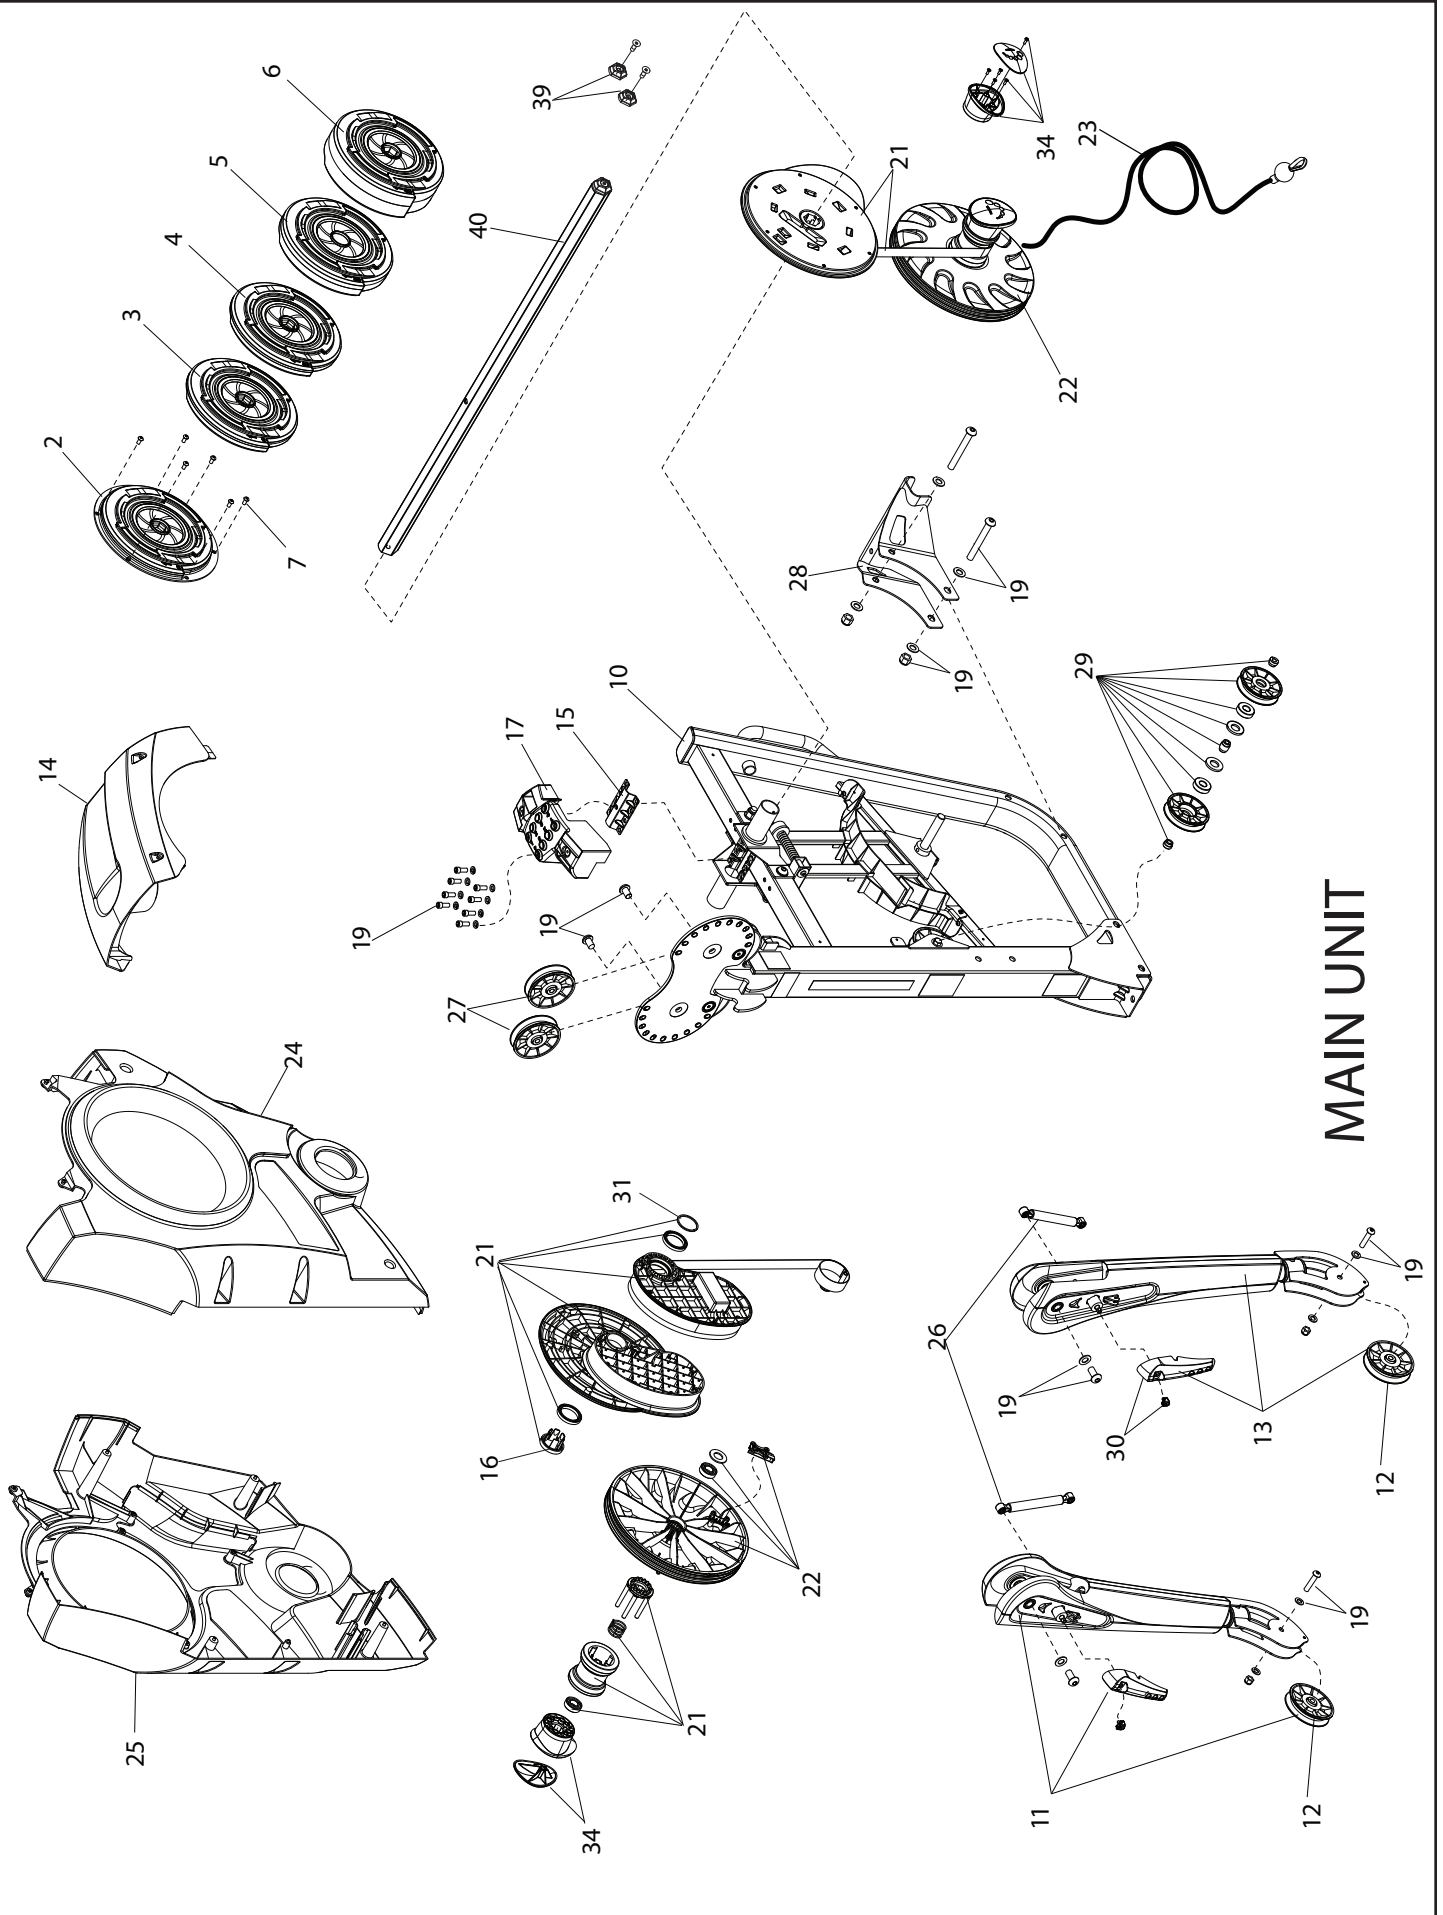

BOWFLEX REVOLUTION FT

SEE ENGINE EXPLODE PAGE FOR ALL INTERNAL WARRANTY PARTS

BOWFLEX REVOLUTION FT

MAIN UNIT

REF	DESCRIPTION	PART #
Box 1		002-1095
2	Assy, Pre-Stretch Pack	000-4249
3	Assy, 5# Flex Pack	000-4250
4	Assy, 10# Flex Pack	000-4251
5	Assy, 20# Pack	000-4252
6	Assy, 40# Pack	000-4253
7	Pack, Pre Stretch Hardware	000-5782
Box 2		002-1181
9	Cap, PVC Foot	000-4004
10	Assy, Main Frame	000-5818
11	Assy, Left Arm	000-3962
12	Assy, V-Pulley	000-3961
13	Assy, Right Arm	000-3959
14	Shroud, Top	000-4089
15	Top, Shaft Clam Shell	000-4200
16	Collar, Lock	000-4211
17	Stop, Screw Retainer / Cam	000-4212
18	Stabilizer, Rear	000-5823
19	Pack, Pre-Assembled Hardware	000-7191
20	Hardware Revolution/Revo XP/FT	002-1302
21	Assy, Cam and Pulley	000-5750
22	Kit, Large Pulley	000-5751
23	Rope, Warranty Main	000-5827
24	Assy, Right Shroud	000-5832
25	Assy, Left Shroud	000-5831
26	Arms, Shock	000-7182

REF	DESCRIPTION	PART #
27	Pulley, 4 1/2"	000-3955
28	Weldment, Rear Stabilizer	000-5764
29	Assy, V-Pulley Spiraflex	000-3969
31	Kit, Long Pop Pin Handle	000-5753
32	SNAPHOOK,LARGE,MULTI USE	50334
33	Kit, Cable Ball End	001-7498
34	Adjustment Knob Warranty Kit	001-7672
Box 3		001-7685
36	Harness, U2 5 Point Foot	000-3675
38	Pad, Skid Base	000-4056
39	Pack, Bumper/HDWR Warranty	000-5749
40	Pack, Shaft / Bumper Warranty	000-5754
41	Kit, Handle	000-7183
42	SQUAT HARNESS REVO XP	001-6385
43	WLDMNT-RIGHT BASE TUBE	001-7675
44	PULLEY ASSY- 87 MM BLACK	001-7625
45	ASSY-BASE AND GRIPS	001-7674
46	WLDMNT-LEFT BASE TUBE	001-7619
47	HRDWR CARD-RVLTN BOX 3 FT	001-7691
48	TRANSPORT WHEELS WARRANTY KITS	002-1066
49	LEG EXT ROPE WRNTY KIT	002-1068
Box 4		
51	Plug, U2 1.75" x 3" Tube	000-2510
52	BUMPER ASSY	001-7634
53	Revolution FT Documents Kit	002-1070