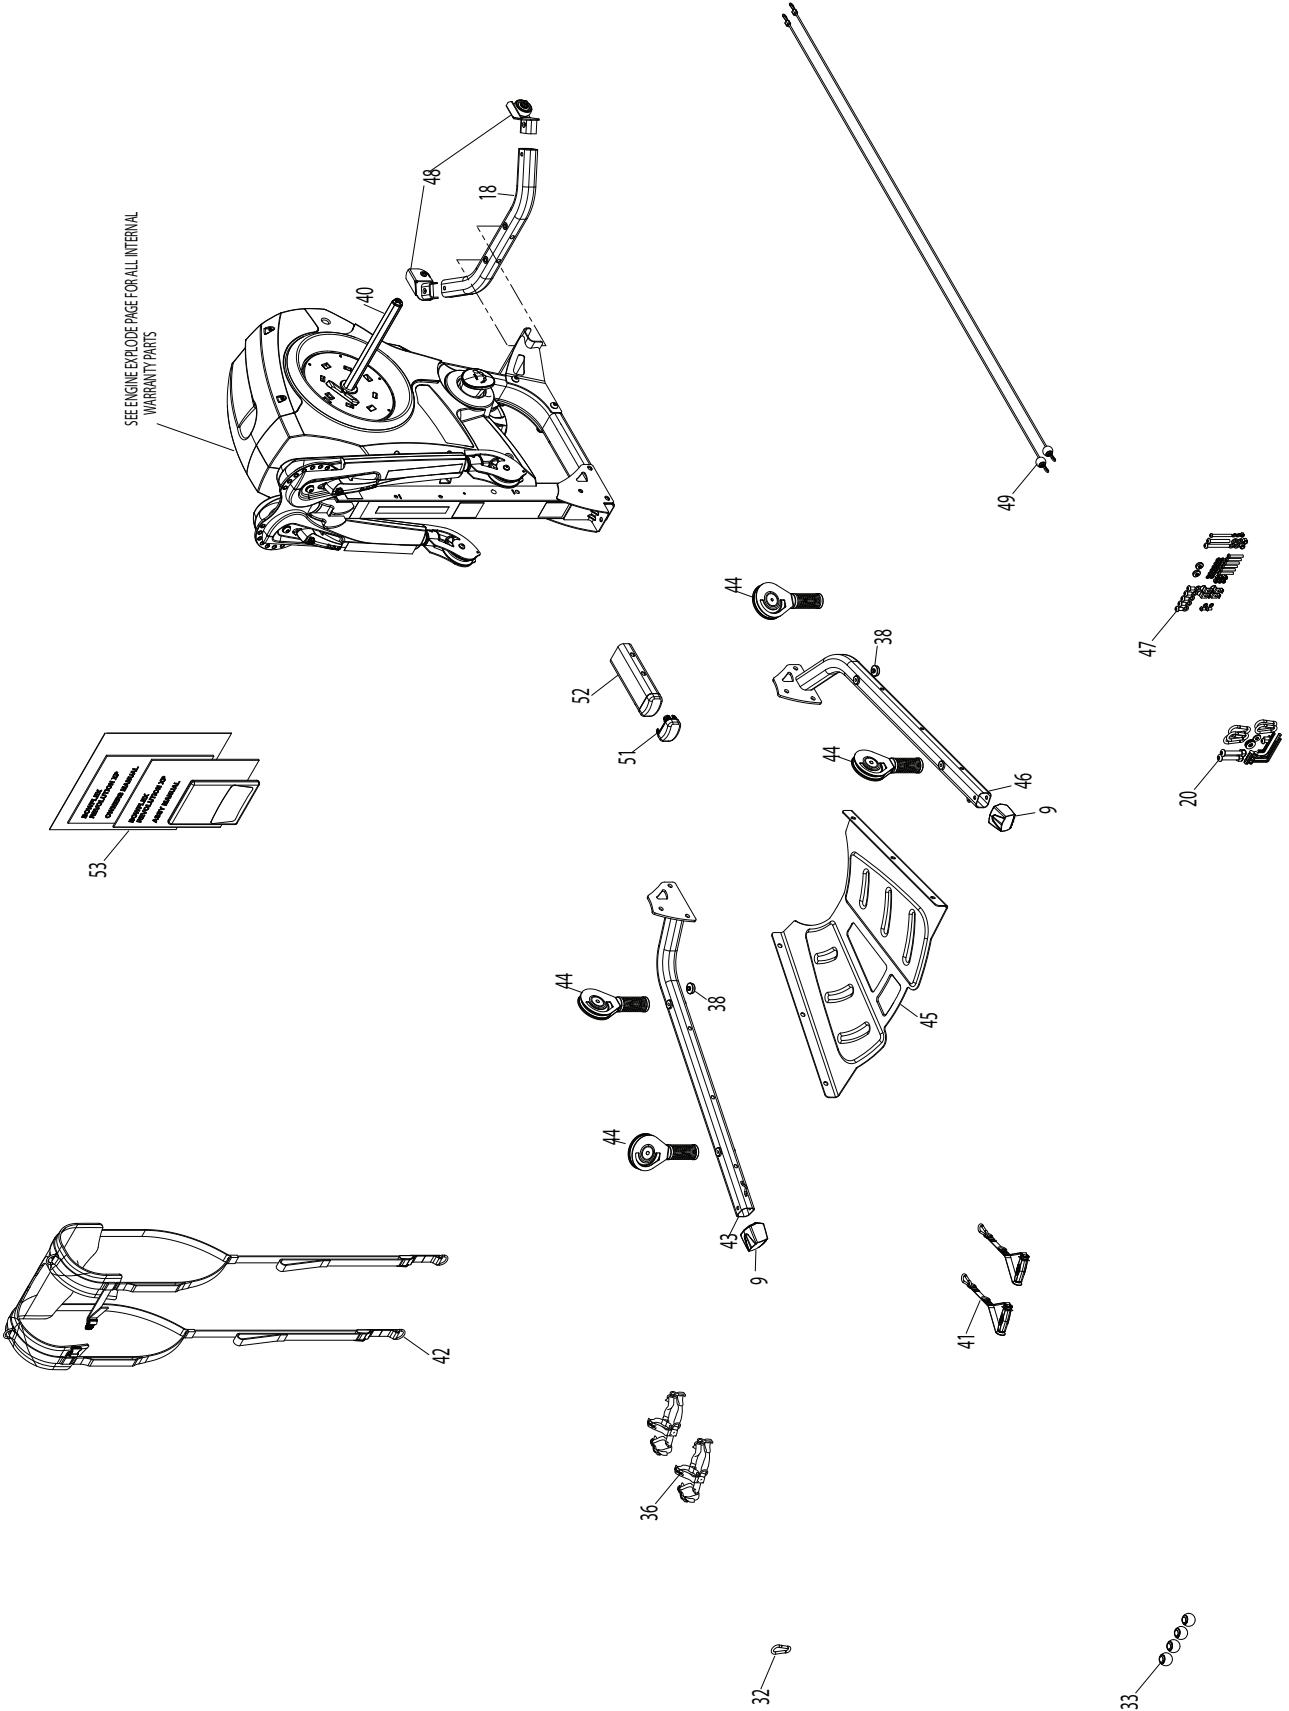

BOWFLEX REVOLUTION FT

SEE ENGINE EXPLODE PAGE FOR ALL INTERNAL WARRANTY PARTS

BOWFLEX REVOLUTION FT

MAIN UNIT

REF	DESCRIPTION	PART #
Box 1		002-1095
2	Assy, Pre-Stretch Pack	000-4249
3	Assy, 5# Flex Pack	000-4250
4	Assy, 10# Flex Pack	000-4251
5	Assy, 20# Pack	000-4252
6	Assy, 40# Pack	000-4253
7	Pack, Pre Stretch Hardware	000-5782
Box 2		002-1181
9	Cap, PVC Foot	000-4004
10	Assy, Main Frame	000-5818
11	Assy, Left Arm	000-3962
12	Assy, V-Pulley	000-3961
13	Assy, Right Arm	000-3959
14	Shroud, Top	000-4089
15	Top, Shaft Clam Shell	000-4200
16	Collar, Lock	000-4211
17	Stop, Screw Retainer / Cam	000-4212
18	Stabilizer, Rear	000-5823
19	Pack, Pre-Assembled Hardware	000-7191
20	Hardware Revolution/Revo XP/FT	002-1302
21	Assy, Cam and Pulley	000-5750
22	Kit, Large Pulley	000-5751
23	Rope, Warranty Main	000-5827
24	Assy, Right Shroud	000-5832
25	Assy, Left Shroud	000-5831
26	Arms, Shock	000-7182

REF	DESCRIPTION	PART #
27	Pulley, 4 1/2"	000-3955
28	Weldment, Rear Stabilizer	000-5764
29	Assy, V-Pulley Spiraflex	000-3969
31	Kit, Long Pop Pin Handle	000-5753
32	SNAPHOOK,LARGE,MULTI USE	50334
33	Kit, Cable Ball End	001-7498
34	Adjustment Knob Warranty Kit	001-7672
Box 3		001-7685
36	Harness, U2 5 Point Foot	000-3675
38	Pad, Skid Base	000-4056
39	Pack, Bumper/HDWR Warranty	000-5749
40	Pack, Shaft / Bumper Warranty	000-5754
41	Kit, Handle	000-7183
42	SQUAT HARNESS REVO XP	001-6385
43	WLDMNT-RIGHT BASE TUBE	001-7675
44	PULLEY ASSY- 87 MM BLACK	001-7625
45	ASSY-BASE AND GRIPS	001-7674
46	WLDMNT-LEFT BASE TUBE	001-7619
47	HRDWR CARD-RVLTN BOX 3 FT	001-7691
48	TRANSPORT WHEELS WARRANTY KITS	002-1066
49	LEG EXT ROPE WRNTY KIT	002-1068
Box 4		
51	Plug, U2 1.75" x 3" Tube	000-2510
52	BUMPER ASSY	001-7634
53	Revolution FT Documents Kit	002-1070