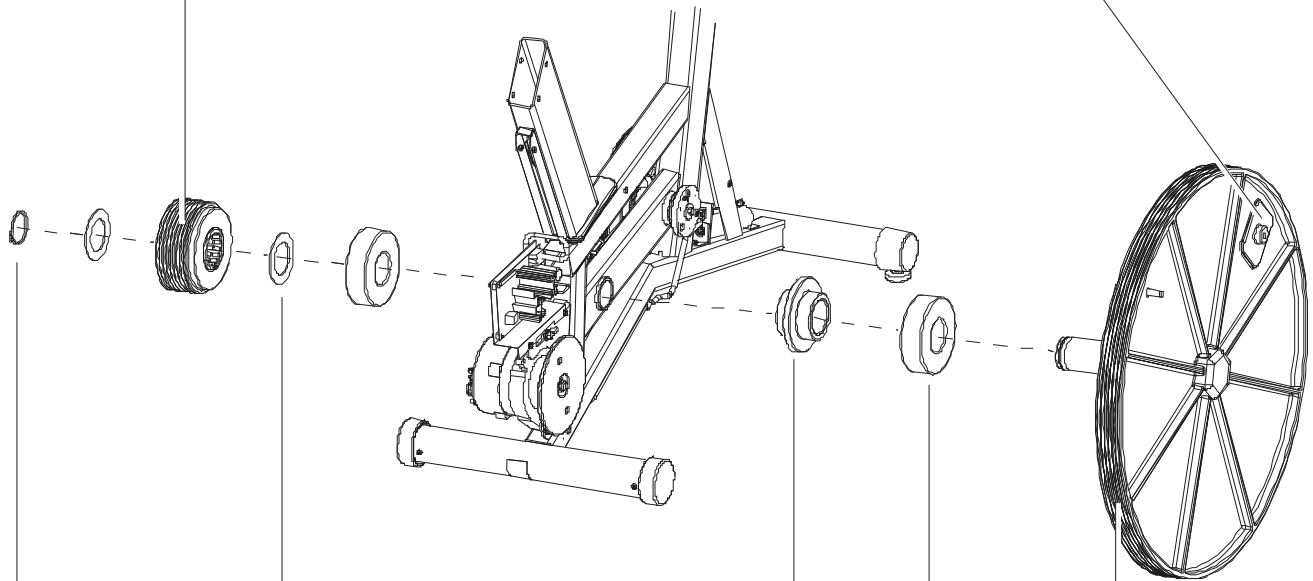

Life Cycle 95Ci
Intermediate Shaft and Bearings

95C-0XXX-01
S/N LCI100001

Clutch Assembly
AK63-00026-0000
(not included in kit)

Magnet
118E-00001-0124
(not included in kit)

Retaining Ring
0017-00100-0242

Delrin Washers (2)
0017-00104-0455

Spacer (not
available
separately)

Intermediate
Bearings (2, not
available
separately)

Intermediate Pulley
(not available separately)

Intermediate Shaft and
Bearing Assembly Kit
GK63-00002-0007