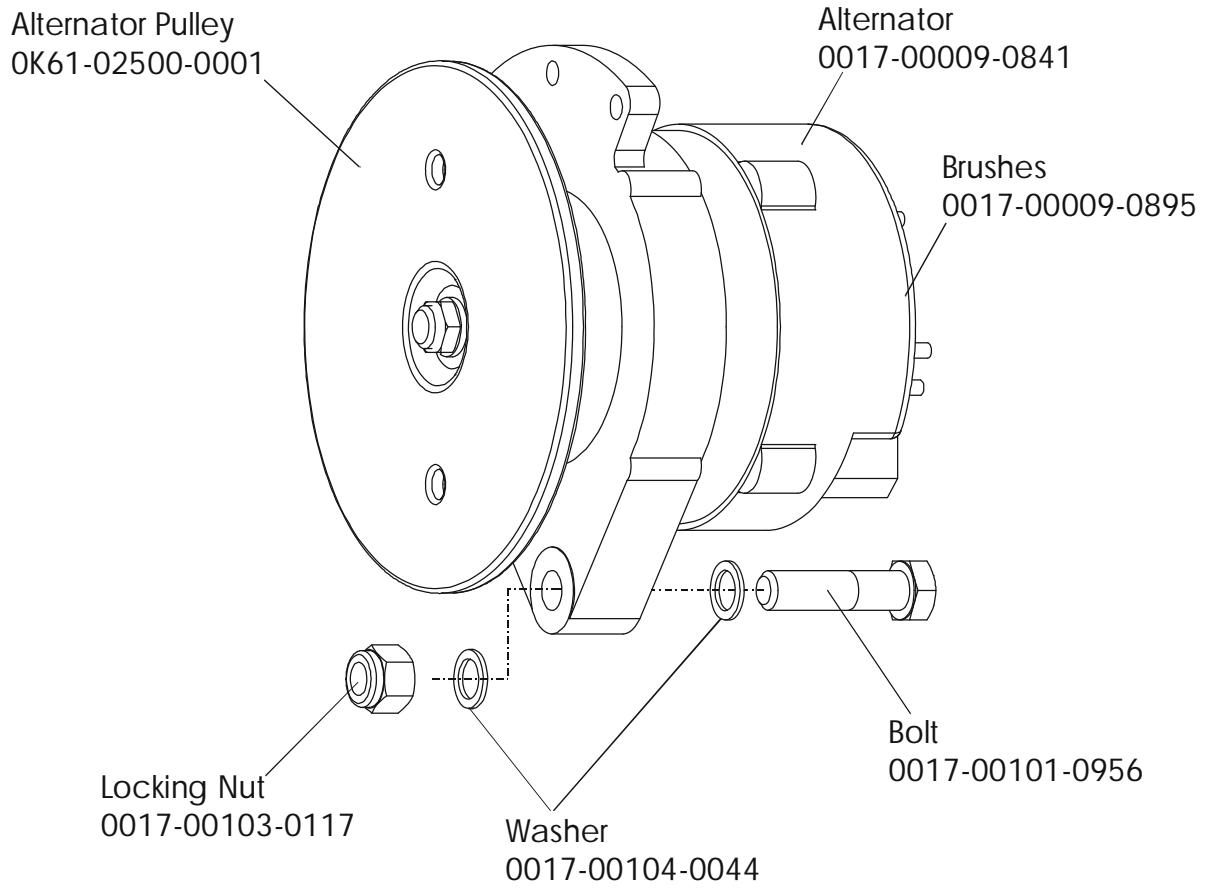

## General Assembly

95C-0XXX-01  
S/N LCI100001

Description	Part Number
Service Manual	M051-00K63-A009
Operator Manual	M051-00K63-A064
Hardware Bag	GK63-00002-0044
KIT: Serv: Plug in Down	GK63-00002-0005
KIT: Serv: Plug in Down	GK63-00002-0039
KIT: Serv: Plug in Down	GK63-00002-0040
KIT: Serv: Plug in Down	GK63-00002-0041

**Life Cycle 95Ci**  
**Crank Shaft and Bearings**

**95C-0XXX-01**  
**S/N LCI100001**

**Life Cycle 95Ci**  
**Intermediate Shaft and Bearings**

**95C-0XXX-01**  
**S/N LCI100001**

Clutch Assembly  
AK63-00026-0000  
(not included in kit)