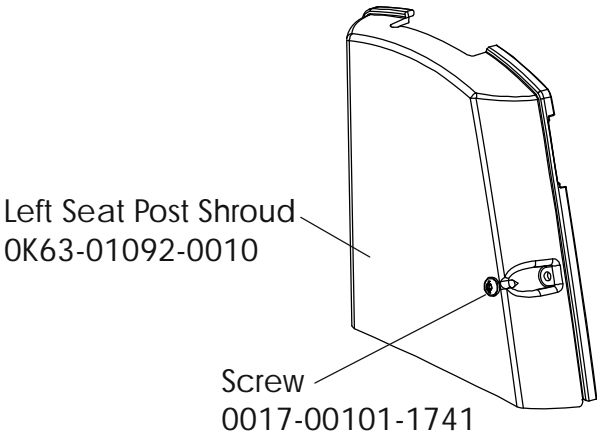

Intermediate Pulley  
(not available separately)

Intermediate Shaft and  
Bearing Assembly Kit  
GK63-00002-0007

**Life Cycle 95Ci**  
**Seat Latch Assy - AK63-00043-0001**

**95C-0XXX-01**  
**S/N LCI100001**

**Life Cycle 95Ci**

**Left Side Shroud and Crank Arm**

**95C-0XXX-01**

**S/N LCI100001**

**Life Cycle 95Ci**

**Right Side Shroud and Crank Arm**

**95C-0XXX-01**

**S/N LCI100001**