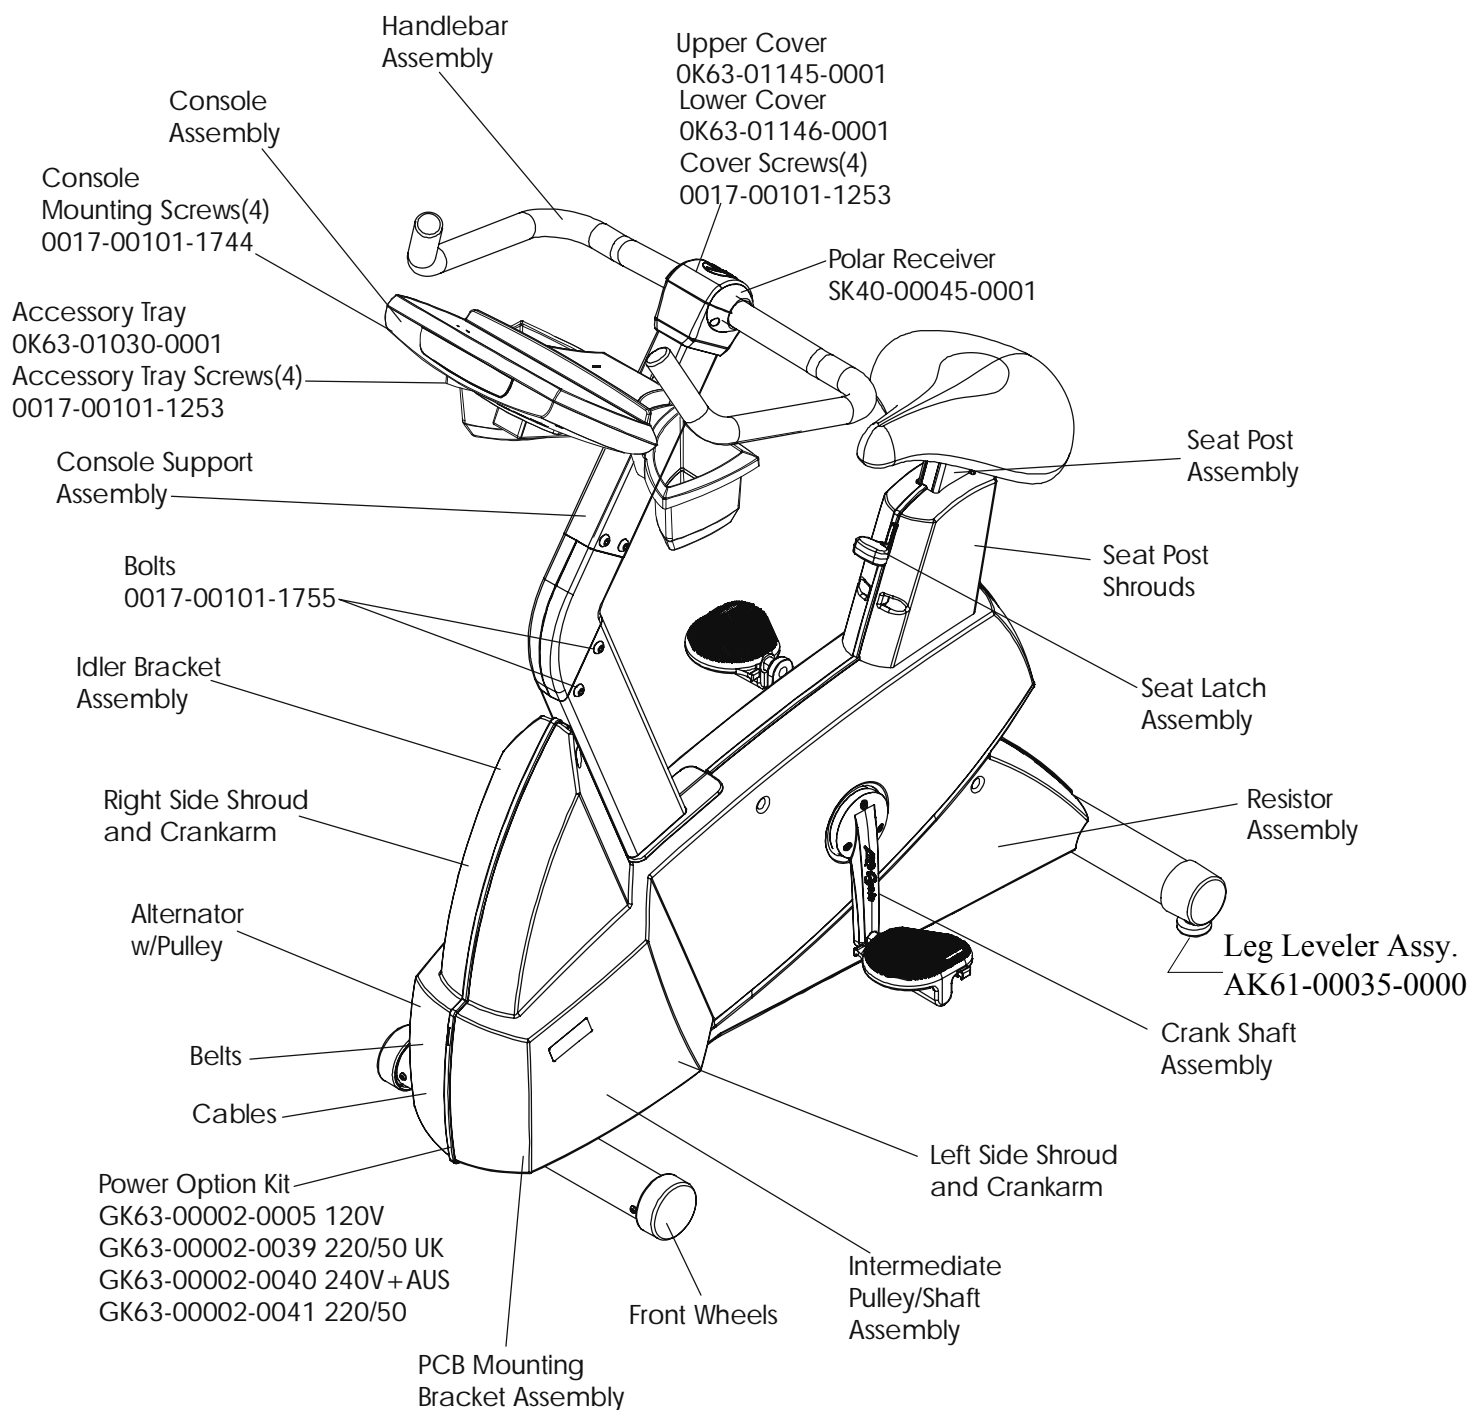

## General Assembly

95C-0XXX-01  
S/N LCI100001

Description	Part Number
Service Manual	M051-00K63-A009
Operator Manual	M051-00K63-A064
Hardware Bag	GK63-00002-0044
KIT: Serv: Plug in Down	GK63-00002-0005
KIT: Serv: Plug in Down	GK63-00002-0039
KIT: Serv: Plug in Down	GK63-00002-0040
KIT: Serv: Plug in Down	GK63-00002-0041