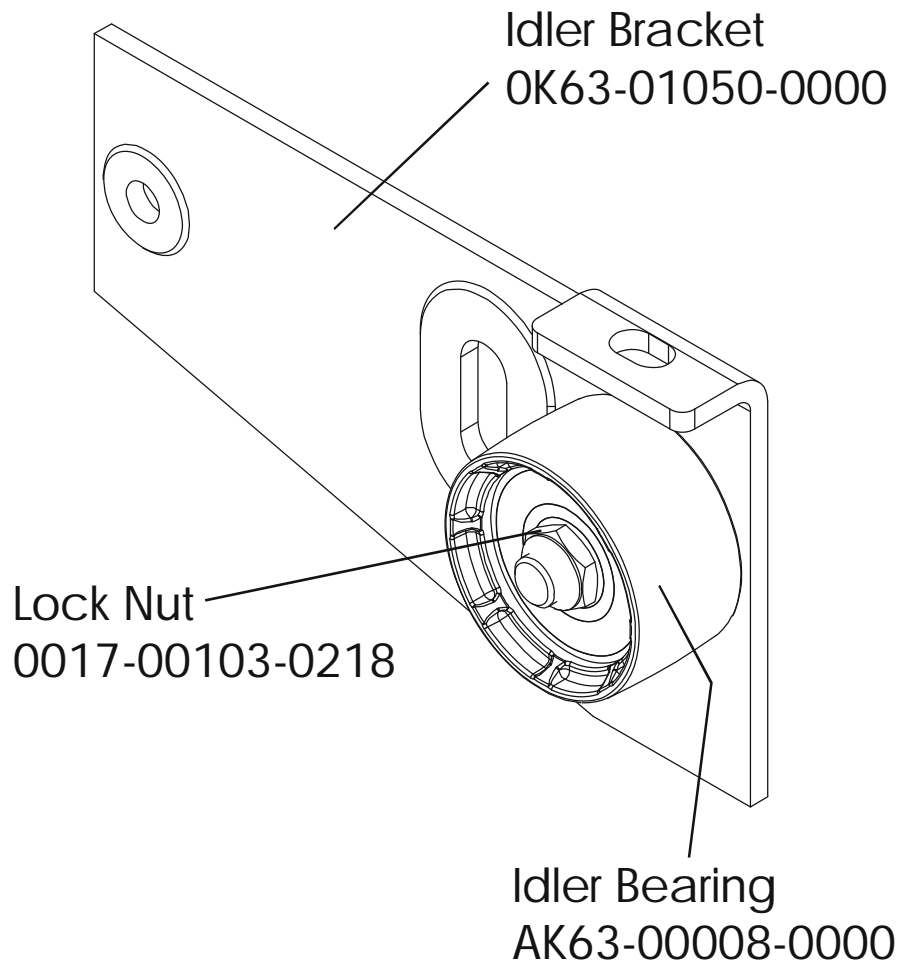

Intermediate Pulley  
(not available separately)

Intermediate Shaft and  
Bearing Assembly Kit  
GK63-00002-0007

**Life Cycle 95Ci**  
**Seat Latch Assy - AK63-00043-0001**

**95C-0XXX-01**  
**S/N LCI100001**

**Life Cycle 95Ci**

**Left Side Shroud and Crank Arm**

**95C-0XXX-01**

**S/N LCI100001**

**Life Cycle 95Ci**

**Right Side Shroud and Crank Arm**

**95C-0XXX-01**

**S/N LCI100001**