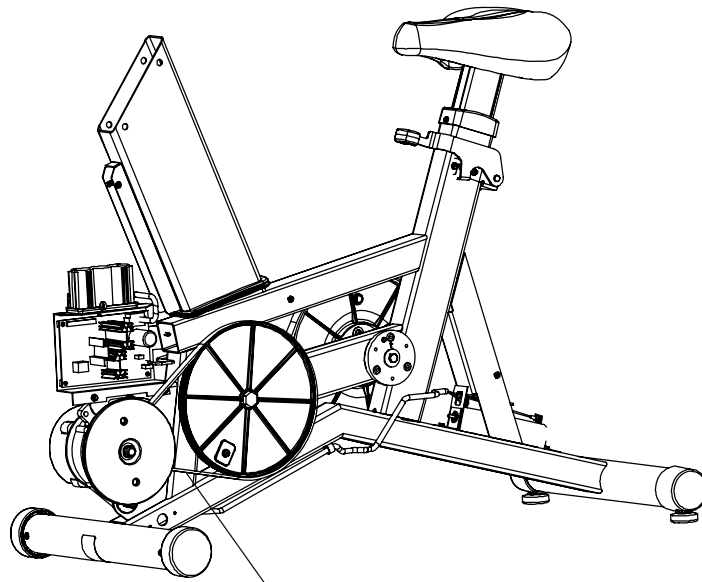

**Life Cycle 95Ci**  
**PCB Mounting Bracket AK63-00049-0000**

**95C-0XXX-01**  
**S/N LCI100001**

Alternator Belt  
OK63-01065-0000

Intermediate Belt  
OK63-01066-0001

**UNLABELED PARTS**

<b>DESCRIPTION</b>	<b>PART NO.</b>
BRUSH-HOLDER ASSY: MANDO ALT.A	0017-00009-0895
KIT: ACCESSORY-TRAY; STEALTH BM	GK63-00002-0062
SIGN: FACILITY SAFETY; ENG B	M051-00K20-A409
CARD: WARRANTY; COMMERCIAL +	M051-00K20-C408
INSTR: UNPACKING +	M051-00K63-A080
INSTR; ASSY; ENG +	M051-00K63-A081
ENDCAP: REAR-STABALIZER; STEALTH S/C-C	OK63-01219-0001
REED-SW MTGBRKT ASSY: MFG. B	AK63-00050-0000
CRANK-PULLEY ASSY; MFG. D	AK63-00051-0000
ALTERNATOR-PULLEY ASSY: MFG. B	AK63-00093-0000
HANDLEBAR-MOLD ASSY; PURCH. E	AK63-00156-0001
SEAT-ASSY: PURCH;DLXGRY S/C-D	AK63-00229-0003
SEATPOST-EXTR ASSY: MFG. S/C-E	AK63-00232-0002
KIT: SERV; MFG; ACCESSORY; POWER; 120/60 DOM BM	GK63-00002-0005