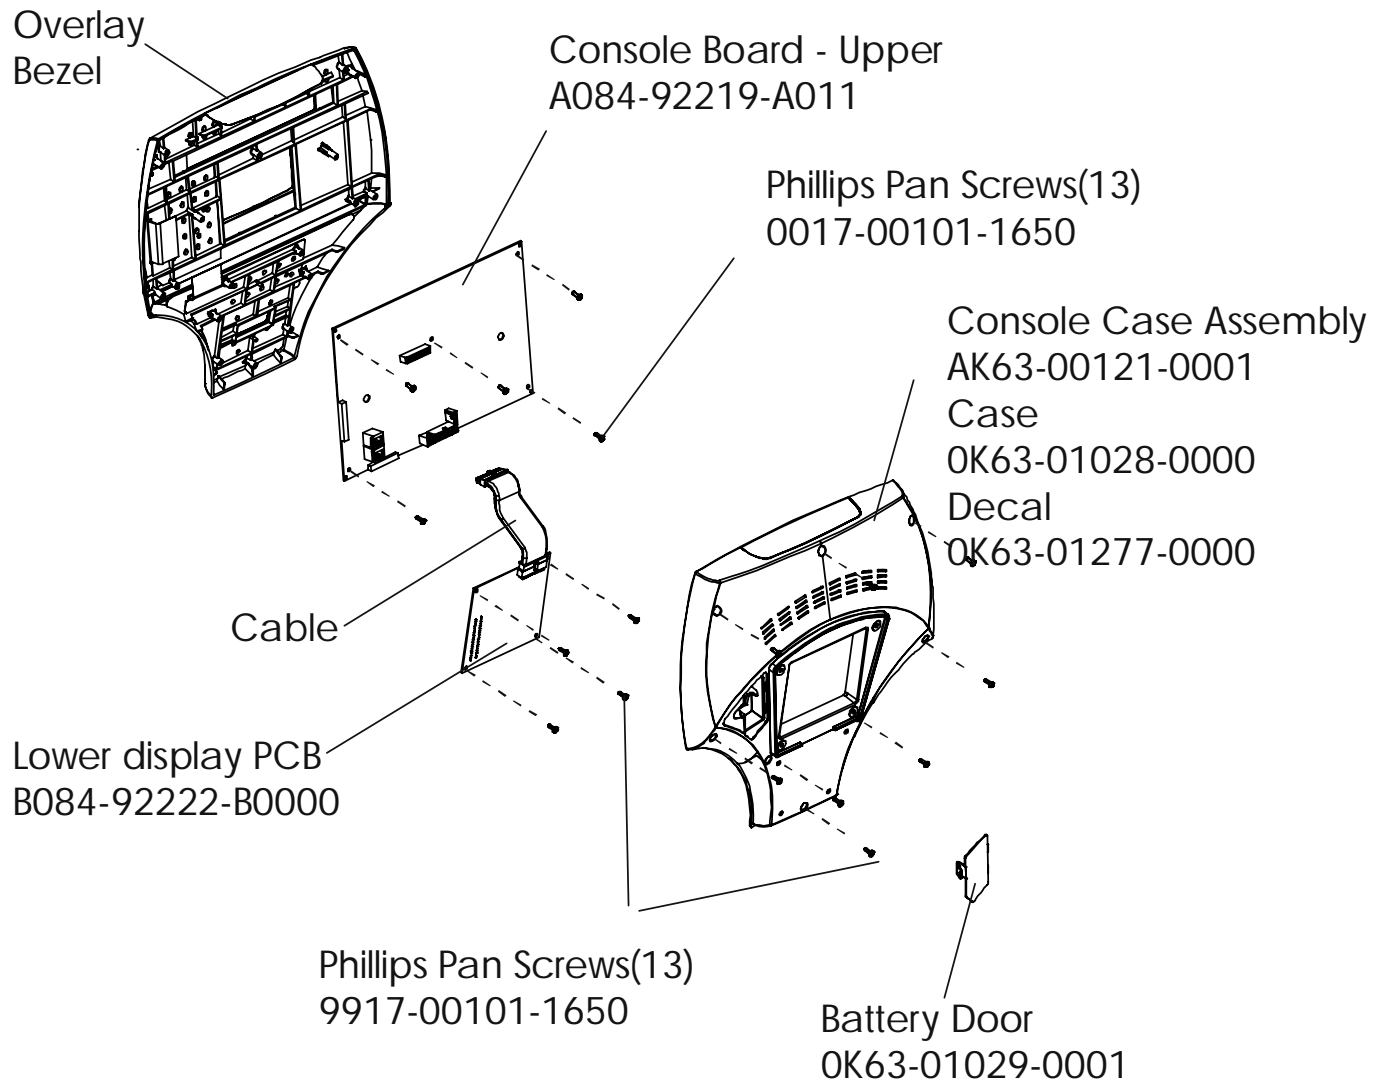

## General Assembly

95C-0XXX-01  
S/N LCI100001

Description	Part Number
Service Manual	M051-00K63-A009
Operator Manual	M051-00K63-A064
Hardware Bag	GK63-00002-0044
KIT: Serv: Plug in Down	GK63-00002-0005
KIT: Serv: Plug in Down	GK63-00002-0039
KIT: Serv: Plug in Down	GK63-00002-0040
KIT: Serv: Plug in Down	GK63-00002-0041

**Life Cycle 95Ci**  
**Crank Shaft and Bearings**

**95C-0XXX-01**  
**S/N LCI100001**

**Life Cycle 95Ci**  
**Intermediate Shaft and Bearings**

**95C-0XXX-01**  
**S/N LCI100001**

Clutch Assembly  
AK63-00026-0000  
(not included in kit)