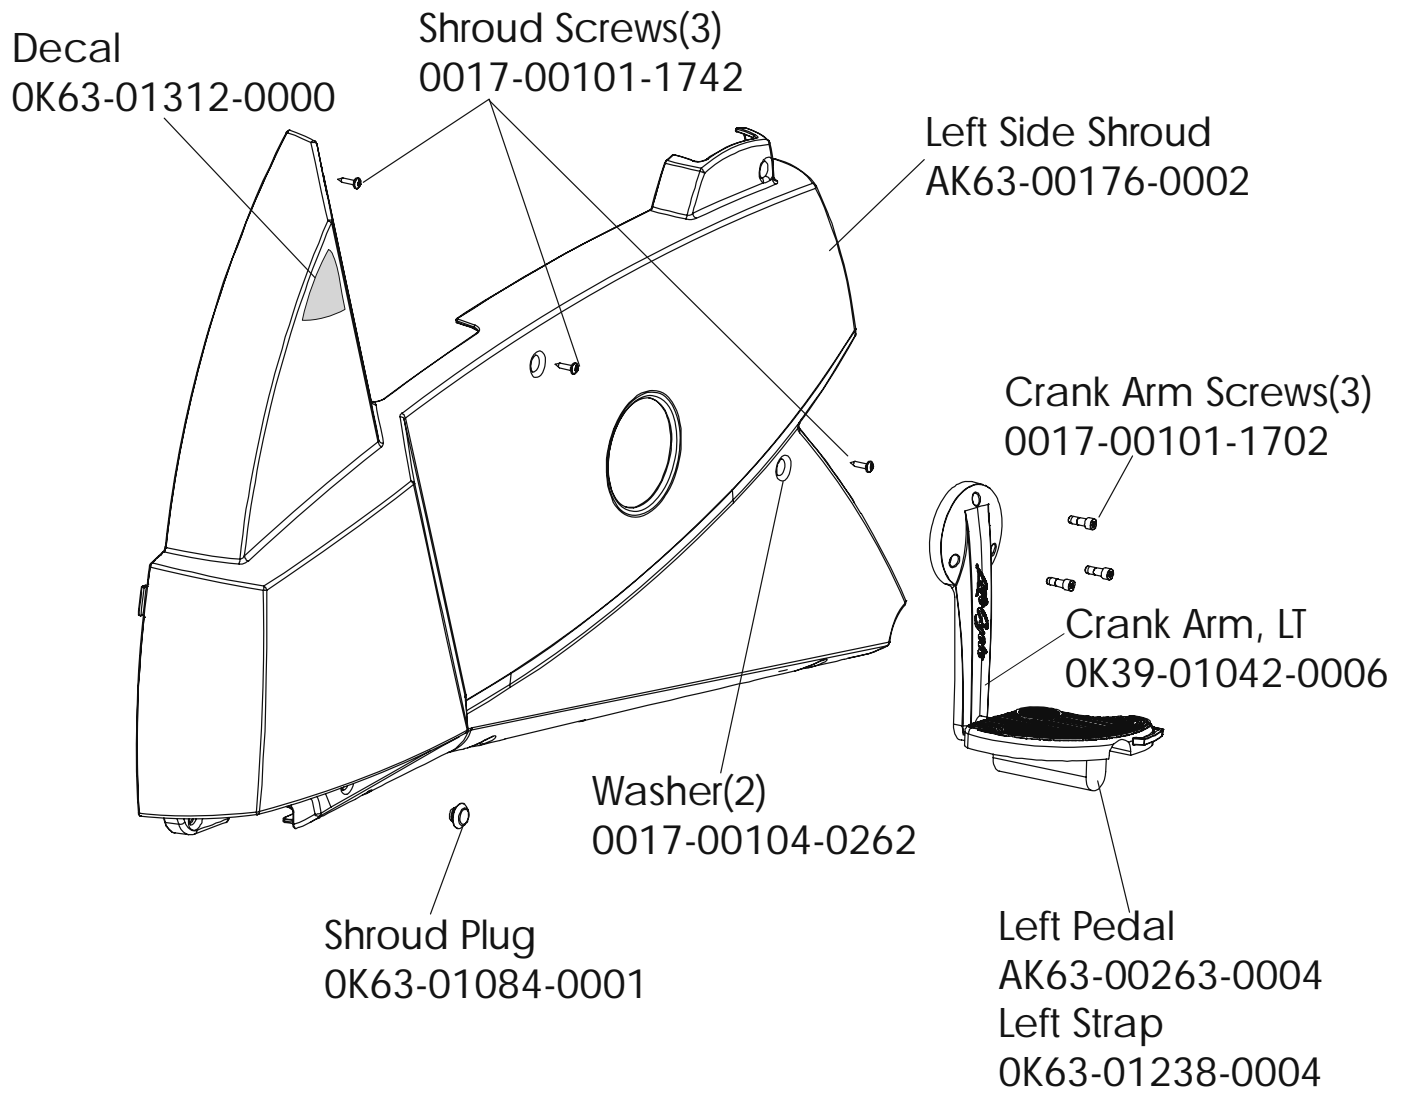

Intermediate Pulley  
(not available separately)

Intermediate Shaft and  
Bearing Assembly Kit  
GK63-00002-0007

**Life Cycle 95Ci**  
**Seat Latch Assy - AK63-00043-0001**

**95C-0XXX-01**  
**S/N LCI100001**

**Life Cycle 95Ci**

**Left Side Shroud and Crank Arm**

**95C-0XXX-01**

**S/N LCI100001**

**Life Cycle 95Ci**

**Right Side Shroud and Crank Arm**

**95C-0XXX-01**

**S/N LCI100001**