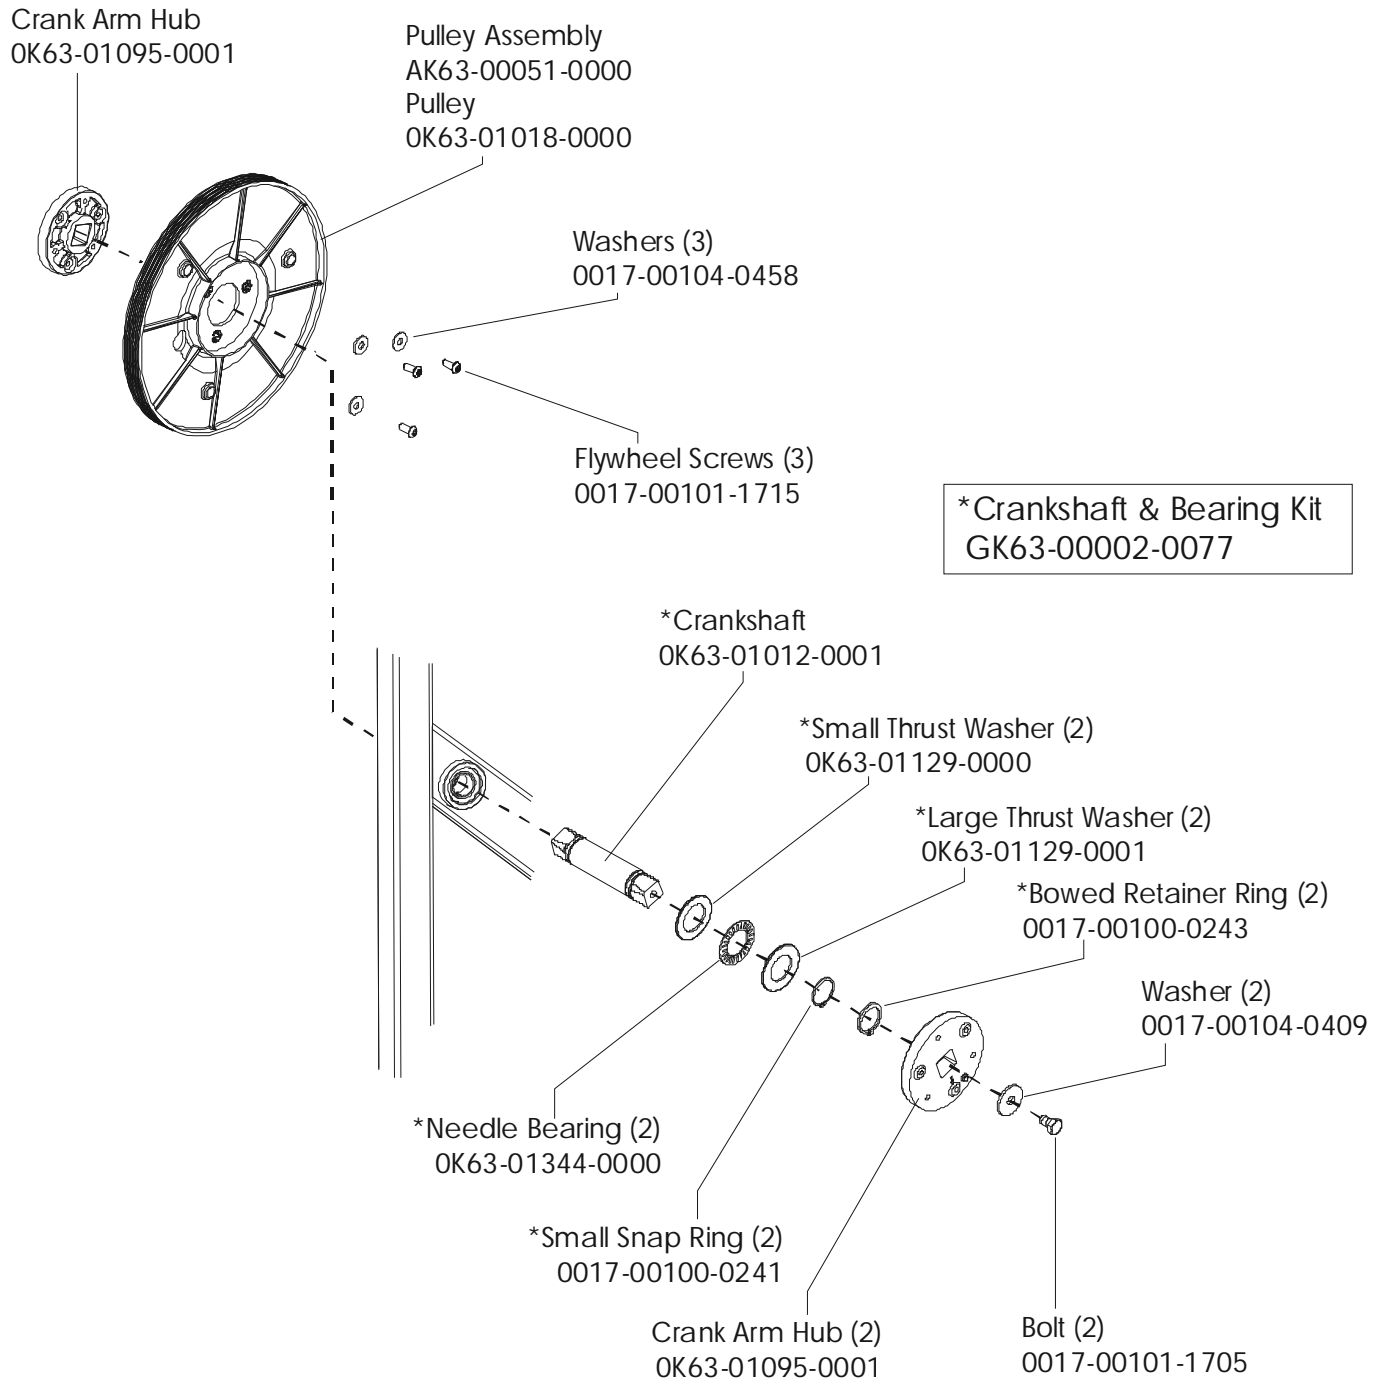

## General Assembly

95C-0XXX-01  
S/N LCI100001

Description	Part Number
Service Manual	M051-00K63-A009
Operator Manual	M051-00K63-A064
Hardware Bag	GK63-00002-0044
KIT: Serv: Plug in Down	GK63-00002-0005
KIT: Serv: Plug in Down	GK63-00002-0039
KIT: Serv: Plug in Down	GK63-00002-0040
KIT: Serv: Plug in Down	GK63-00002-0041

**Life Cycle 95Ci**  
**Crank Shaft and Bearings**

**95C-0XXX-01**  
**S/N LCI100001**

**Life Cycle 95Ci**  
**Intermediate Shaft and Bearings**

**95C-0XXX-01**  
**S/N LCI100001**

Clutch Assembly  
AK63-00026-0000  
(not included in kit)

Magnet  
118E-00001-0124  
(not included in kit)

Retaining Ring  
0017-00100-0242

Delrin Washers (2)  
0017-00104-0455

Spacer (not  
available  
separately)

Intermediate  
Bearings (2, not  
available  
separately)