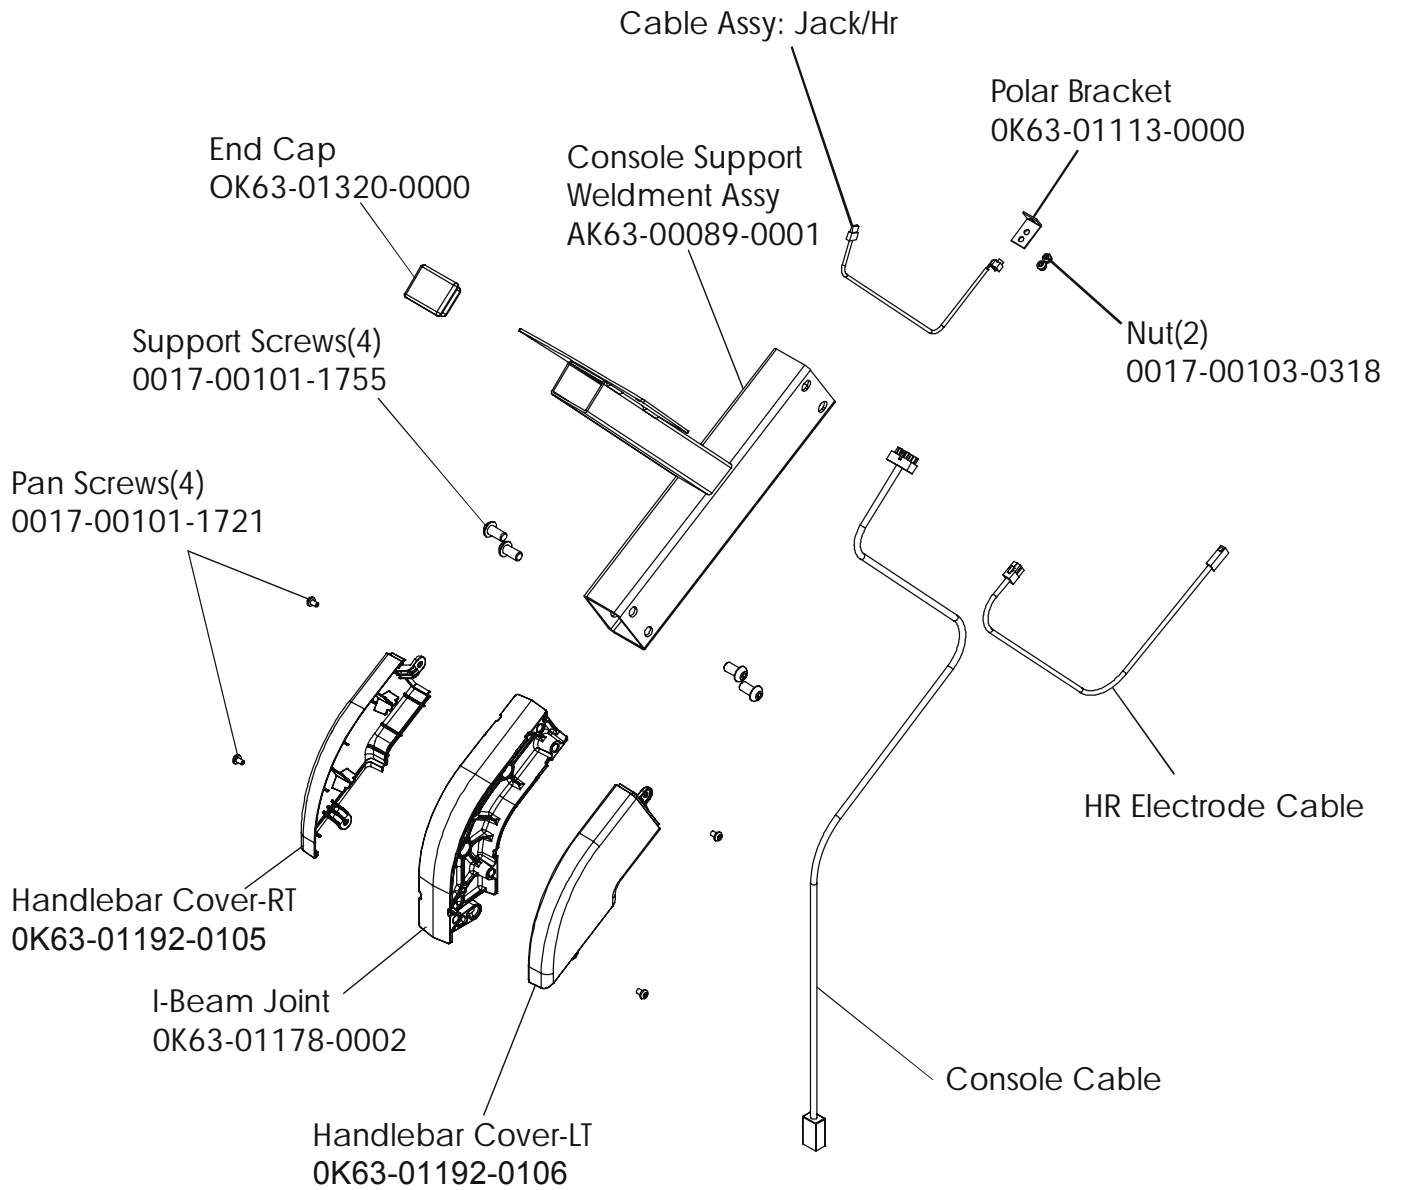

**Life Cycle 95Ci**  
**Crank Shaft and Bearings**

**95C-0XXX-01**  
**S/N LCI100001**

**Life Cycle 95Ci**  
**Intermediate Shaft and Bearings**

**95C-0XXX-01**  
**S/N LCI100001**

Clutch Assembly  
AK63-00026-0000  
(not included in kit)

Magnet  
118E-00001-0124  
(not included in kit)

Retaining Ring  
0017-00100-0242

Delrin Washers (2)  
0017-00104-0455

Spacer (not  
available  
separately)

Intermediate  
Bearings (2, not  
available  
separately)

Intermediate Pulley  
(not available separately)

Intermediate Shaft and  
Bearing Assembly Kit  
GK63-00002-0007

**Life Cycle 95Ci**  
**Seat Latch Assy - AK63-00043-0001**

**95C-0XXX-01**  
**S/N LCI100001**

**Life Cycle 95Ci**

**Left Side Shroud and Crank Arm**

**95C-0XXX-01**

**S/N LCI100001**

**Life Cycle 95Ci**

**Right Side Shroud and Crank Arm**

**95C-0XXX-01**

**S/N LCI100001**