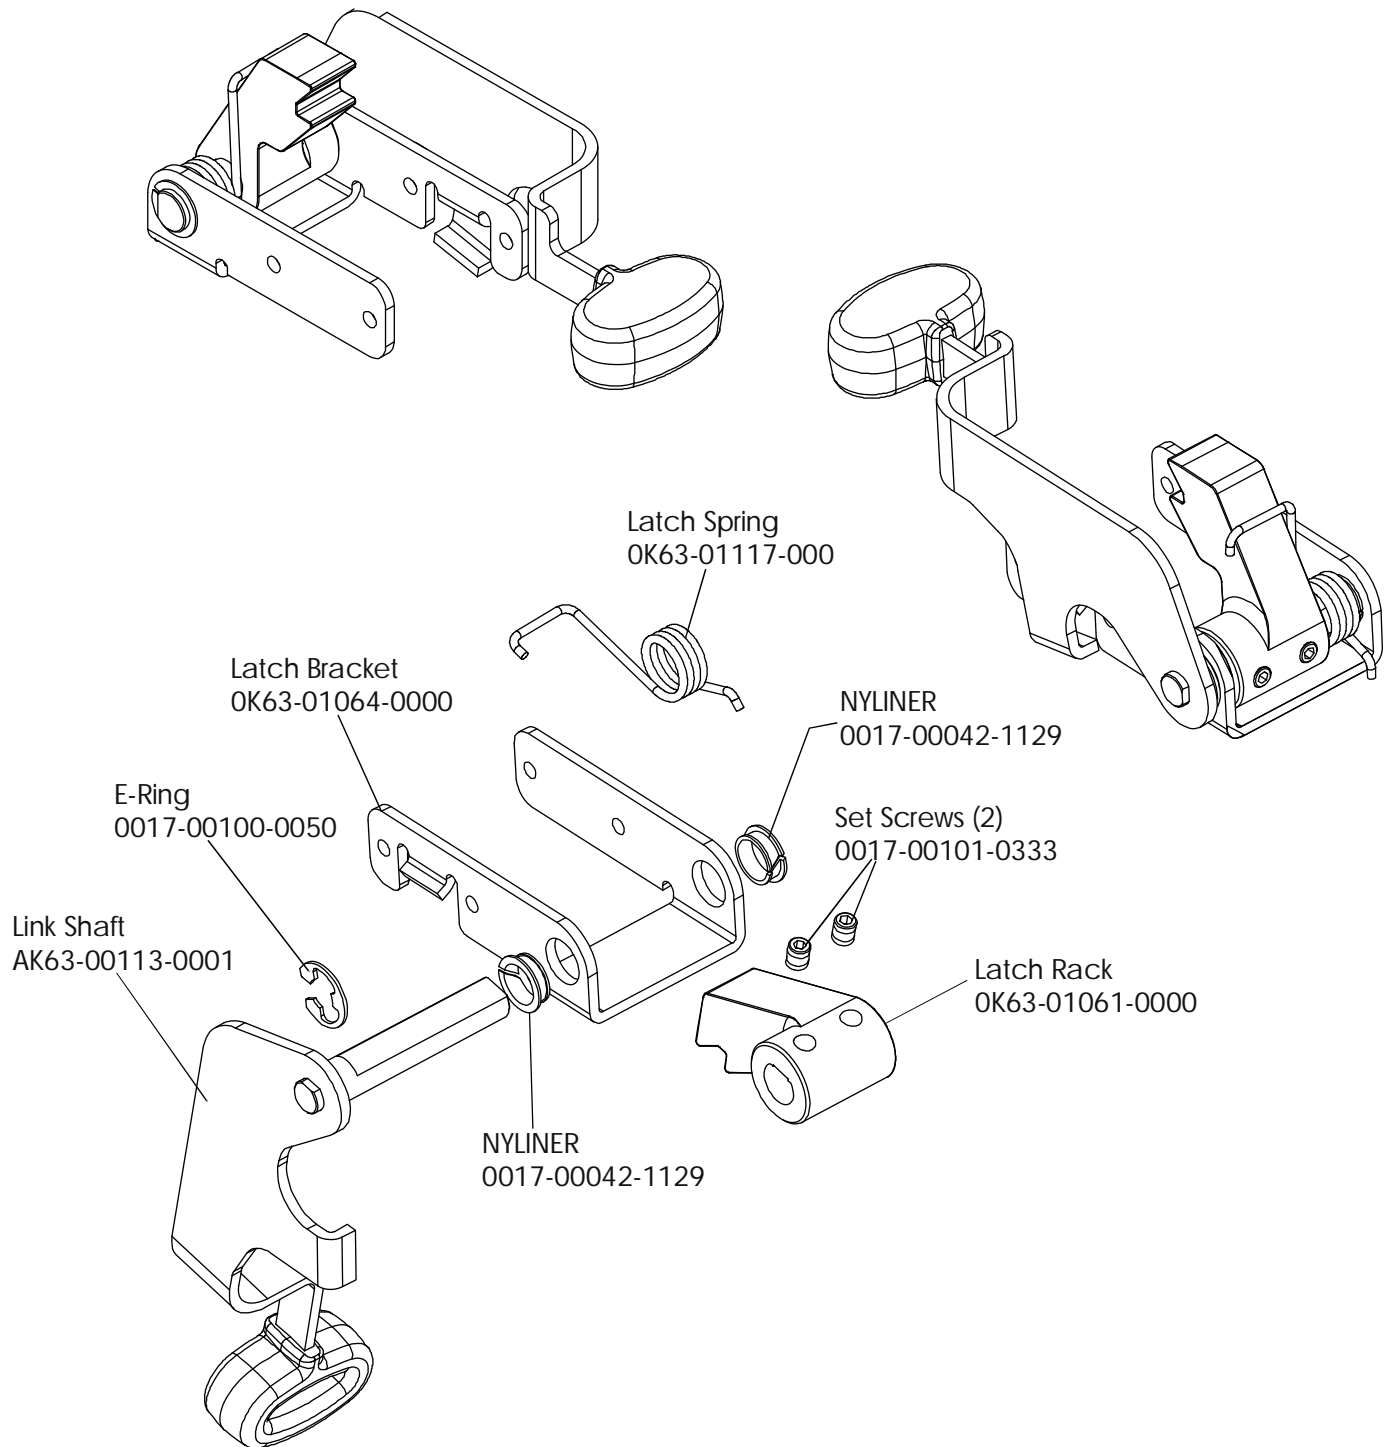

**Life Cycle 95Ci**  
**Crank Shaft and Bearings**

**95C-0XXX-01**  
**S/N LCI100001**

**Life Cycle 95Ci**  
**Intermediate Shaft and Bearings**

**95C-0XXX-01**  
**S/N LCI100001**

Clutch Assembly  
AK63-00026-0000  
(not included in kit)

Magnet  
118E-00001-0124  
(not included in kit)

Retaining Ring  
0017-00100-0242

Delrin Washers (2)  
0017-00104-0455

Spacer (not  
available  
separately)

Intermediate  
Bearings (2, not  
available  
separately)

Intermediate Pulley  
(not available separately)

Intermediate Shaft and  
Bearing Assembly Kit  
GK63-00002-0007

**Life Cycle 95Ci**  
**Seat Latch Assy - AK63-00043-0001**

**95C-0XXX-01**  
**S/N LCI100001**

**Life Cycle 95Ci**

**Left Side Shroud and Crank Arm**

**95C-0XXX-01**

**S/N LCI100001**

**Life Cycle 95Ci**

**Right Side Shroud and Crank Arm**

**95C-0XXX-01**

**S/N LCI100001**