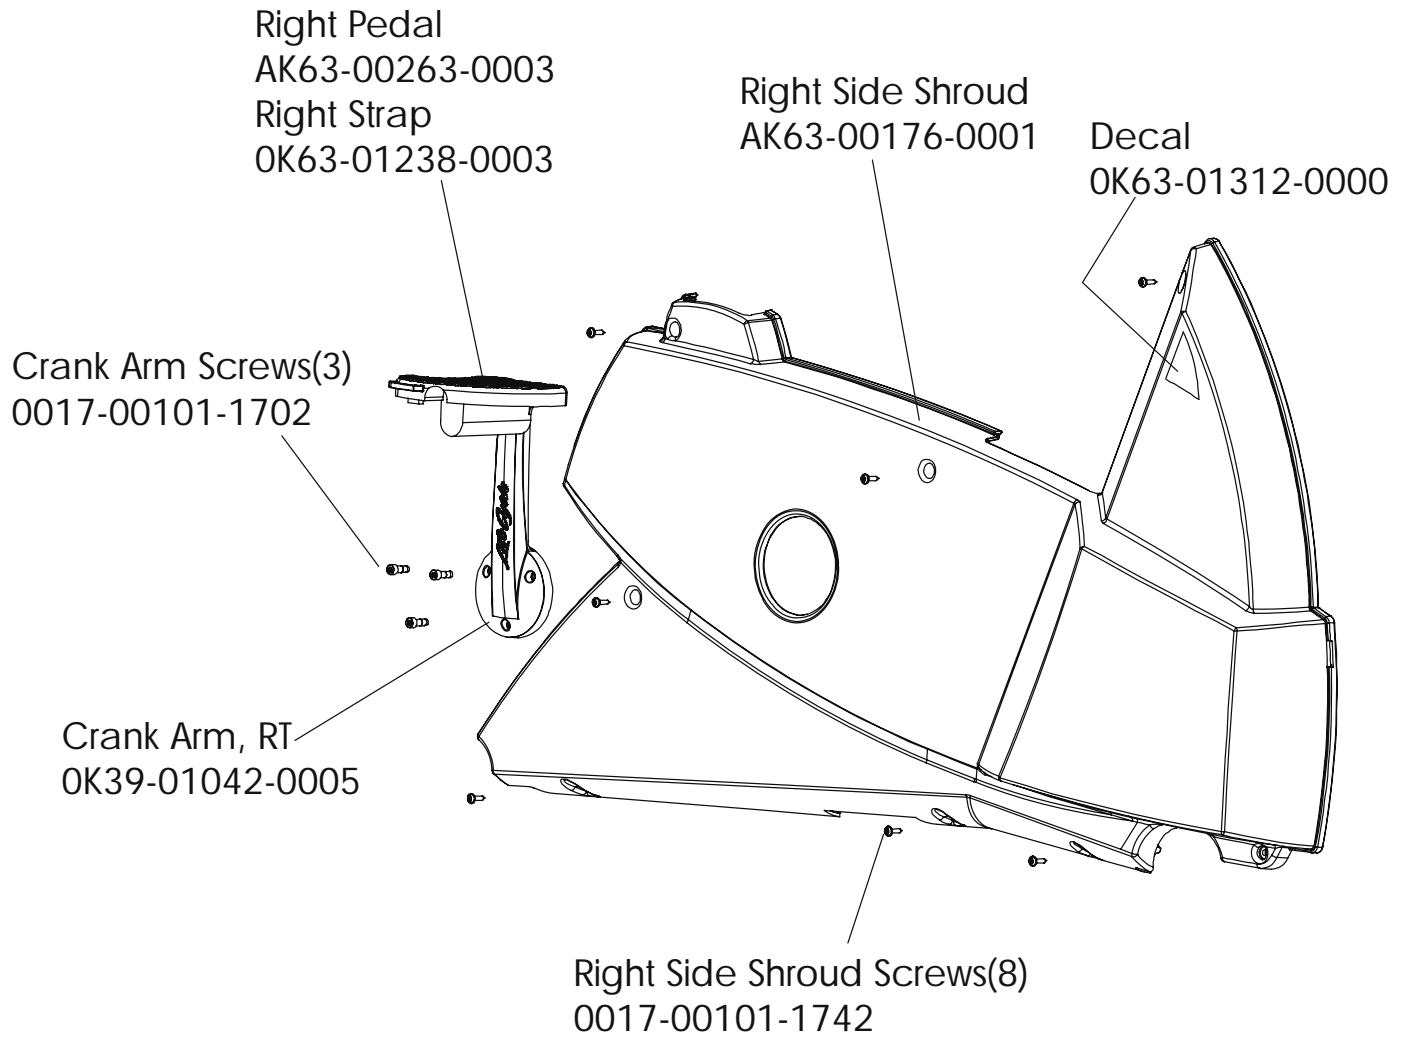

**Life Cycle 95Ci**

**Left Side Shroud and Crank Arm**

**95C-0XXX-01**

**S/N LCI100001**

**Life Cycle 95Ci**

**Right Side Shroud and Crank Arm**

**95C-0XXX-01**

**S/N LCI100001**