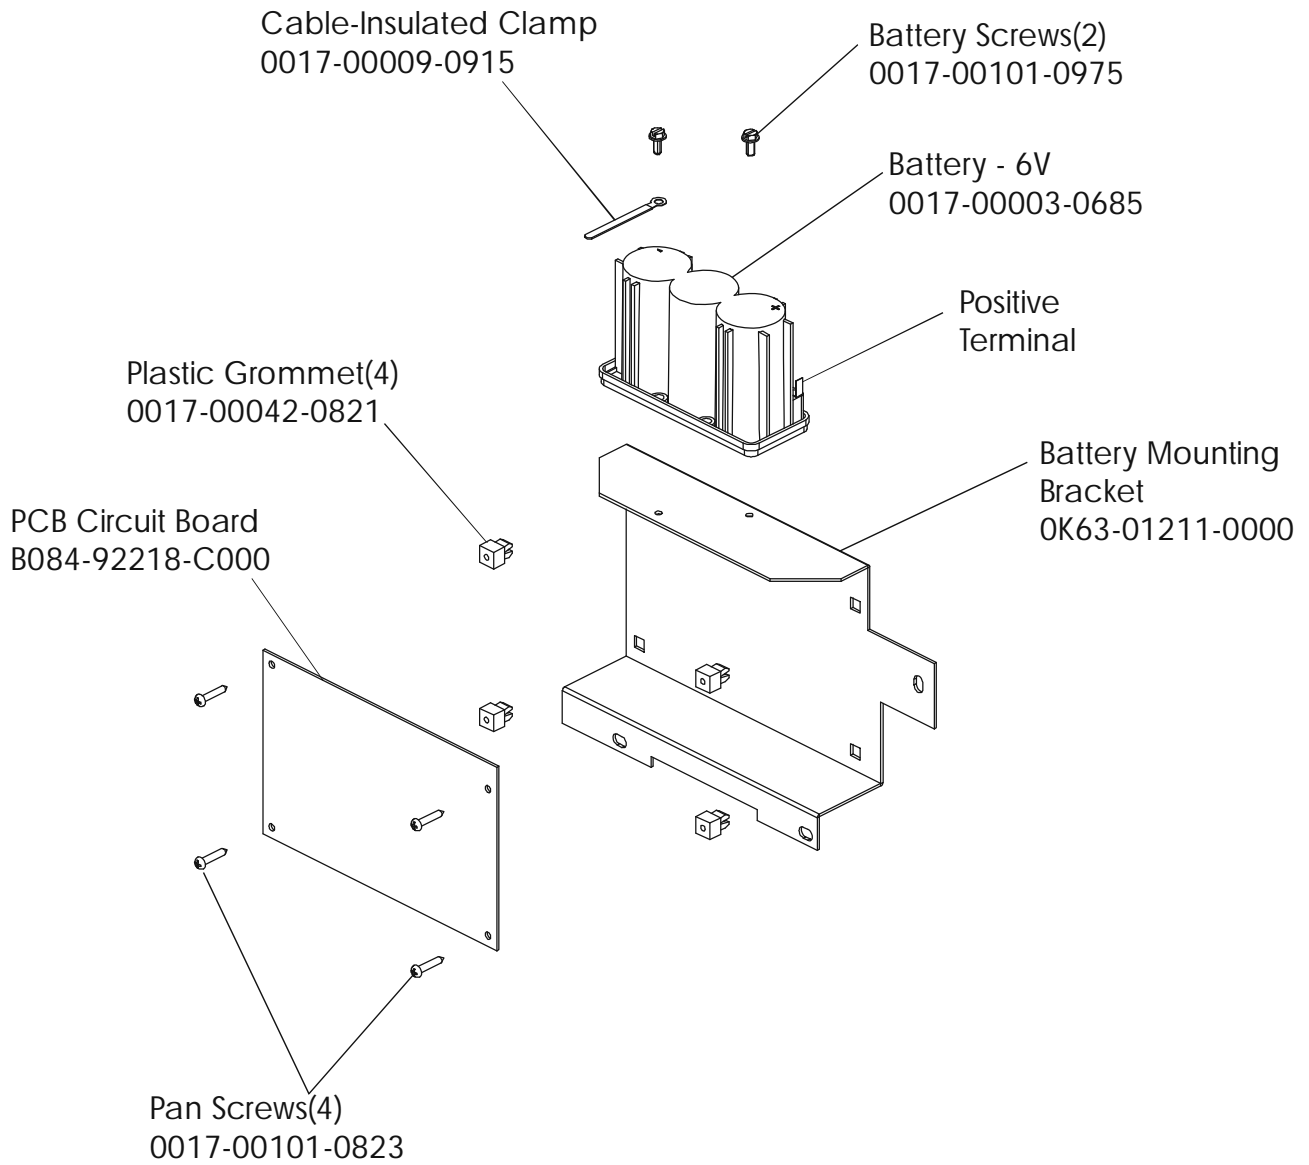

**Life Cycle 95Ci**

**Left Side Shroud and Crank Arm**

**95C-0XXX-01**

**S/N LCI100001**

**Life Cycle 95Ci**

**Right Side Shroud and Crank Arm**

**95C-0XXX-01**

**S/N LCI100001**

**Life Cycle 95Ci**  
**PCB Mounting Bracket AK63-00049-0000**

**95C-0XXX-01**  
**S/N LCI100001**

Alternator Belt  
OK63-01065-0000

Intermediate Belt  
OK63-01066-0001

**UNLABELED PARTS**

<b>DESCRIPTION</b>	<b>PART NO.</b>
BRUSH-HOLDER ASSY: MANDO ALT.A	0017-00009-0895
KIT: ACCESSORY-TRAY; STEALTH BM	GK63-00002-0062
SIGN: FACILITY SAFETY; ENG B	M051-00K20-A409
CARD: WARRANTY; COMMERCIAL +	M051-00K20-C408
INSTR: UNPACKING +	M051-00K63-A080
INSTR; ASSY; ENG +	M051-00K63-A081
ENDCAP: REAR-STABALIZER; STEALTH S/C-C	OK63-01219-0001
REED-SW MTGBRKT ASSY: MFG. B	AK63-00050-0000
CRANK-PULLEY ASSY; MFG. D	AK63-00051-0000
ALTERNATOR-PULLEY ASSY: MFG. B	AK63-00093-0000
HANDLEBAR-MOLD ASSY; PURCH. E	AK63-00156-0001
SEAT-ASSY: PURCH;DLXGRY S/C-D	AK63-00229-0003
SEATPOST-EXTR ASSY: MFG. S/C-E	AK63-00232-0002
KIT: SERV; MFG; ACCESSORY; POWER; 120/60 DOM BM	GK63-00002-0005