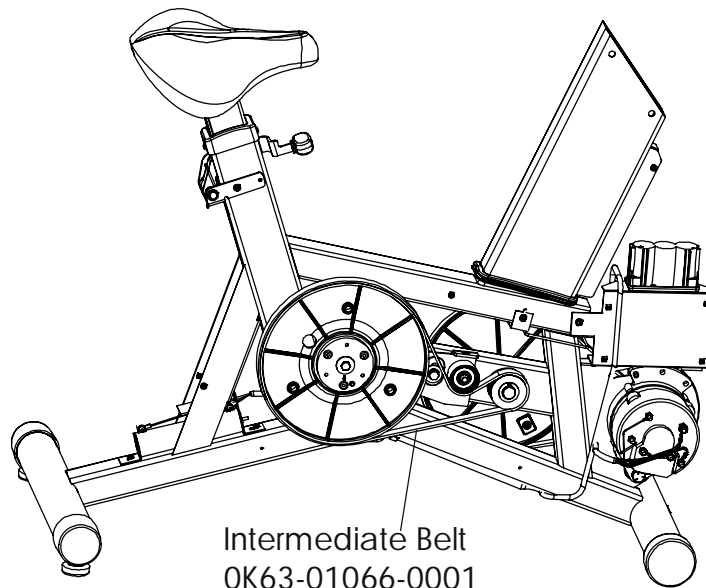

**Life Cycle 95Ci**

**Left Side Shroud and Crank Arm**

**95C-0XXX-01**

**S/N LCI100001**

**Life Cycle 95Ci**

**Right Side Shroud and Crank Arm**

**95C-0XXX-01**

**S/N LCI100001**

**Life Cycle 95Ci**  
**PCB Mounting Bracket AK63-00049-0000**

**95C-0XXX-01**  
**S/N LCI100001**

Alternator Belt  
OK63-01065-0000

Intermediate Belt  
OK63-01066-0001

**UNLABELED PARTS**

<b>DESCRIPTION</b>	<b>PART NO.</b>
BRUSH-HOLDER ASSY: MANDO ALT.A	0017-00009-0895
KIT: ACCESSORY-TRAY; STEALTH BM	GK63-00002-0062
SIGN: FACILITY SAFETY; ENG B	M051-00K20-A409
CARD: WARRANTY; COMMERCIAL +	M051-00K20-C408
INSTR: UNPACKING +	M051-00K63-A080
INSTR; ASSY; ENG +	M051-00K63-A081
ENDCAP: REAR-STABALIZER; STEALTH S/C-C	OK63-01219-0001
REED-SW MTGBRKT ASSY: MFG. B	AK63-00050-0000
CRANK-PULLEY ASSY; MFG. D	AK63-00051-0000
ALTERNATOR-PULLEY ASSY: MFG. B	AK63-00093-0000
HANDLEBAR-MOLD ASSY; PURCH. E	AK63-00156-0001
SEAT-ASSY: PURCH;DLXGRY S/C-D	AK63-00229-0003
SEATPOST-EXTR ASSY: MFG. S/C-E	AK63-00232-0002
KIT: SERV; MFG; ACCESSORY; POWER; 120/60 DOM BM	GK63-00002-0005