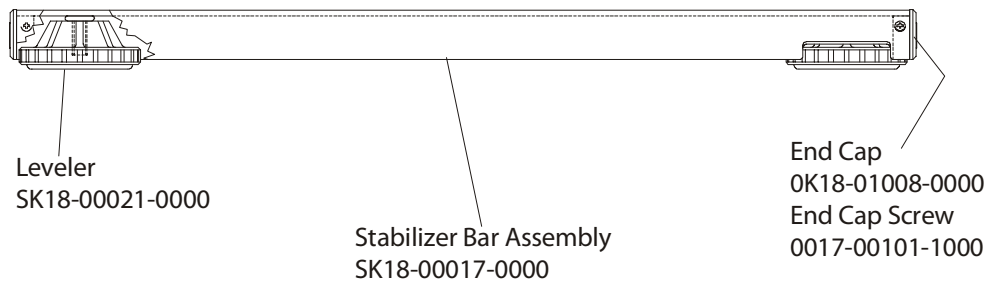

Life Cycle LC9500HR

Frame Components

LC95-0XXX-10

Side Shrouds, Handlebar Shrouds and Cap

Alternator, Wheels, and Stabilizer Bar

Console Assembly
 AK46-00064-0001 Eng/Met
 AK46-00064-0003 Ger/Eur
 AK46-00064-0004 Spn/Eur
 AK46-00064-0005 Spn
 AK46-00064-0006 Eng
 AK46-00064-0007 Frn/Eur
 AK46-00064-0008 Itl/Eur
 AK46-00064-0009 Dut/Eur
 AK46-00064-0010 Frn
 AK46-00064-0011 Por