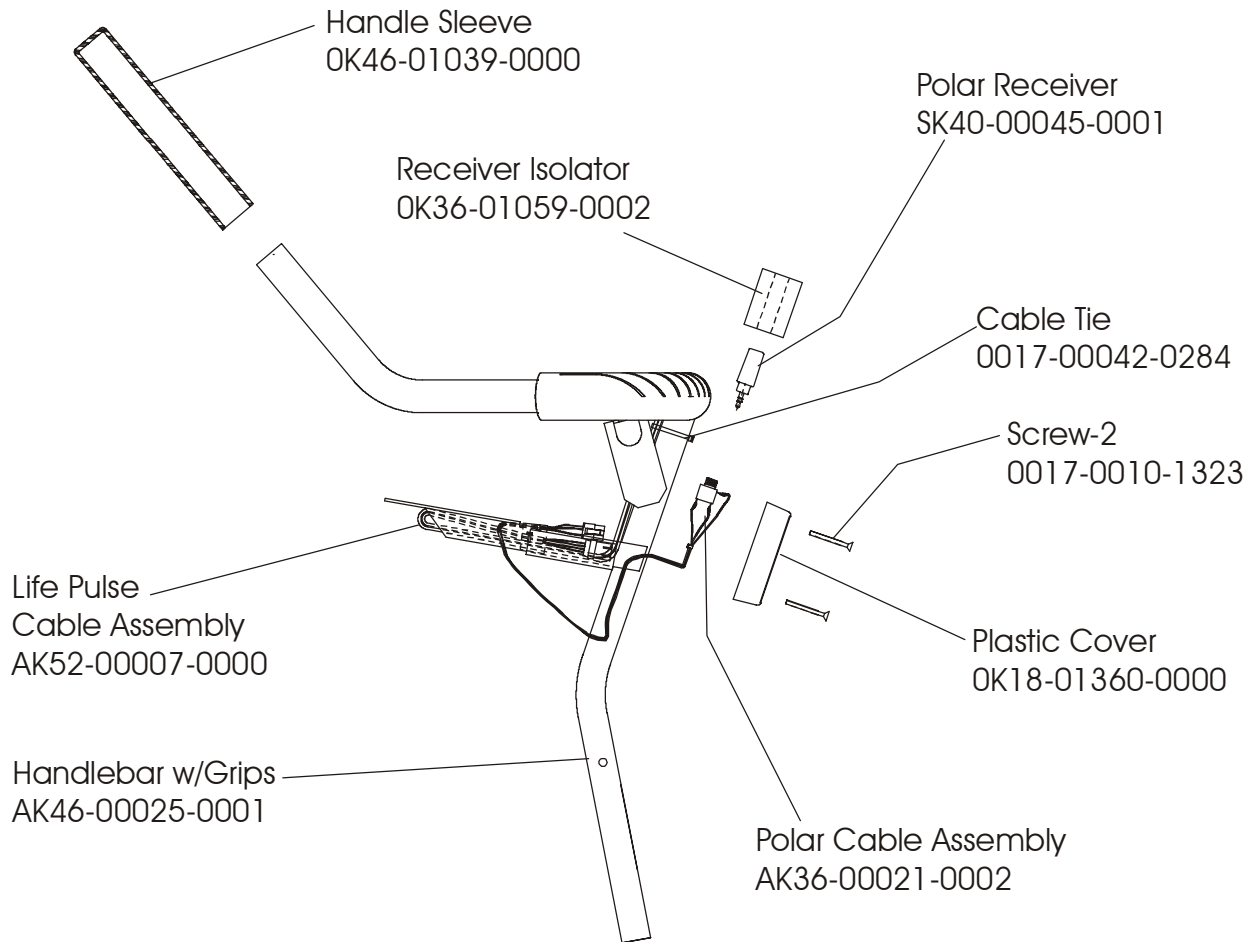

Console Case (Grey)
0K36-01187-0007

Battery Cover
0K36-01035-0005

Life Cycle LC9500HR
Handlebar Assembly

LC95-0XXX-10
SK46-00013-0001

NOTE: Bearing Kit Number GK18-00004-0023