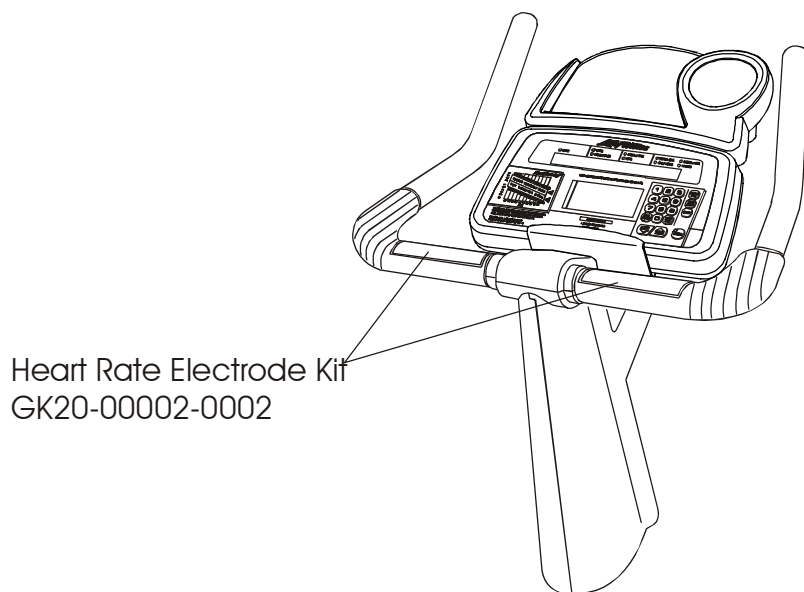

LifeFitness

LIFE CYCLE LC9500HR

END OF LIFE

Customer Support Services **PARTS MANUAL**

Manual	Part Number
Service Manual	M051-00K46-B004
Operator Manual	M051-00K20-B125
Installation Instructions	M051-00K20-A287
Hardware Kit	AK46-00065-0000

Console Case (Grey)
0K36-01187-0007

Battery Cover
0K36-01035-0005

Life Cycle LC9500HR
Handlebar Assembly

LC95-0XXX-10
SK46-00013-0001

NOTE: Bearing Kit Number GK18-00004-0023