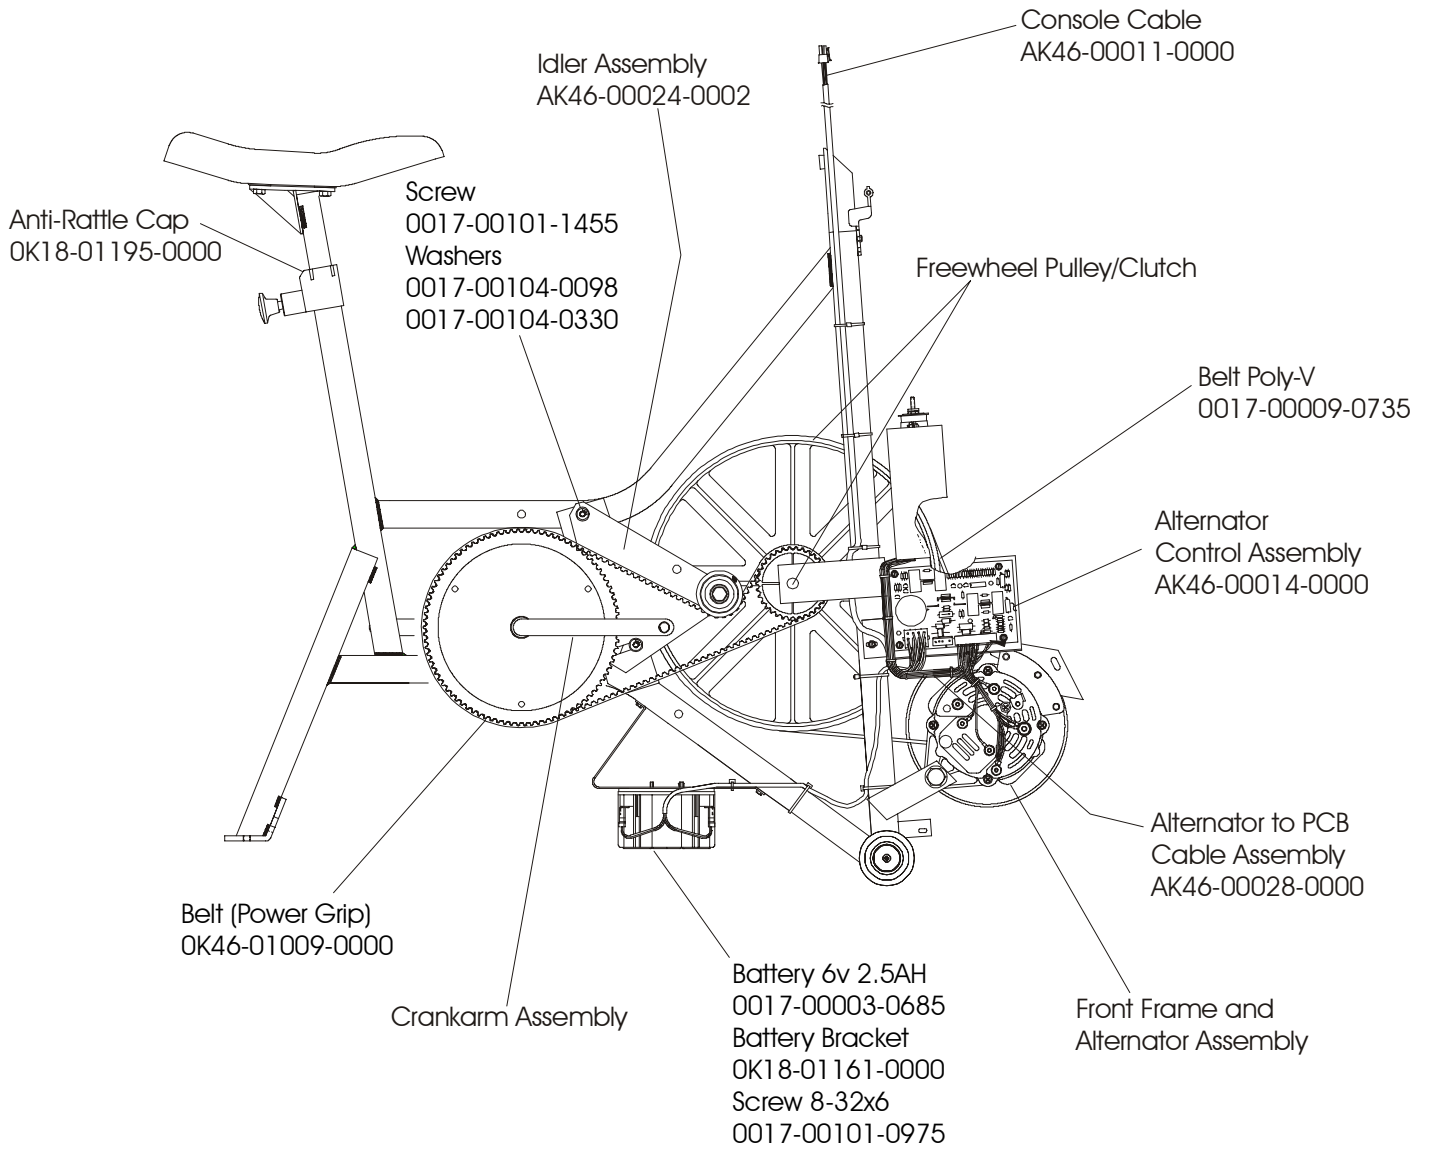

LifeFitness

LIFE CYCLE LC9500HR

END OF LIFE

Customer Support Services **PARTS MANUAL**

Manual	Part Number
Service Manual	M051-00K46-B004
Operator Manual	M051-00K20-B125
Installation Instructions	M051-00K20-A287
Hardware Kit	AK46-00065-0000

	Page
Frame Components	4
Side Shrouds, Handlebar Shrouds and Cap.....	5
Alternator, Wheels, and Stabilizer Bar	6
Console Assembly	7
Accessory Tray	8
Handlebar Assembly.....	9
Crankarm Assembly	10
Freewheel Pulley/Clutch Assembly.....	11
Idler Arm Assembly.....	12
Seat w/Seat Post Assembly.....	13
Seat Plunger Assembly	14
Alternator Control Assembly	15

Life Cycle LC9500HR

Frame Components

LC95-0XXX-10

Side Shrouds, Handlebar Shrouds and Cap

Alternator, Wheels, and Stabilizer Bar

Console Assembly
 AK46-00064-0001 Eng/Met
 AK46-00064-0003 Ger/Eur
 AK46-00064-0004 Spn/Eur
 AK46-00064-0005 Spn
 AK46-00064-0006 Eng
 AK46-00064-0007 Frn/Eur
 AK46-00064-0008 Itl/Eur
 AK46-00064-0009 Dut/Eur
 AK46-00064-0010 Frn
 AK46-00064-0011 Por

Console Case (Grey)
0K36-01187-0007

Battery Cover
0K36-01035-0005

Life Cycle LC9500HR
Handlebar Assembly

LC95-0XXX-10
SK46-00013-0001

NOTE: Bearing Kit Number GK18-00004-0023