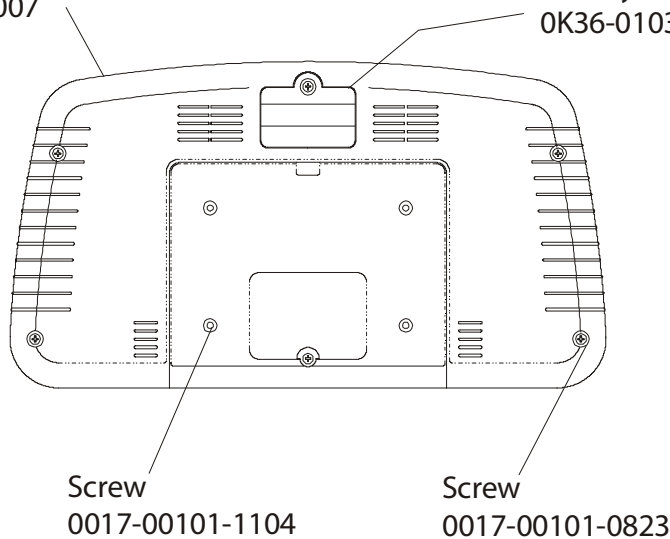

Console Case (Grey)
0K36-01187-0007

Battery Cover
0K36-01035-0005