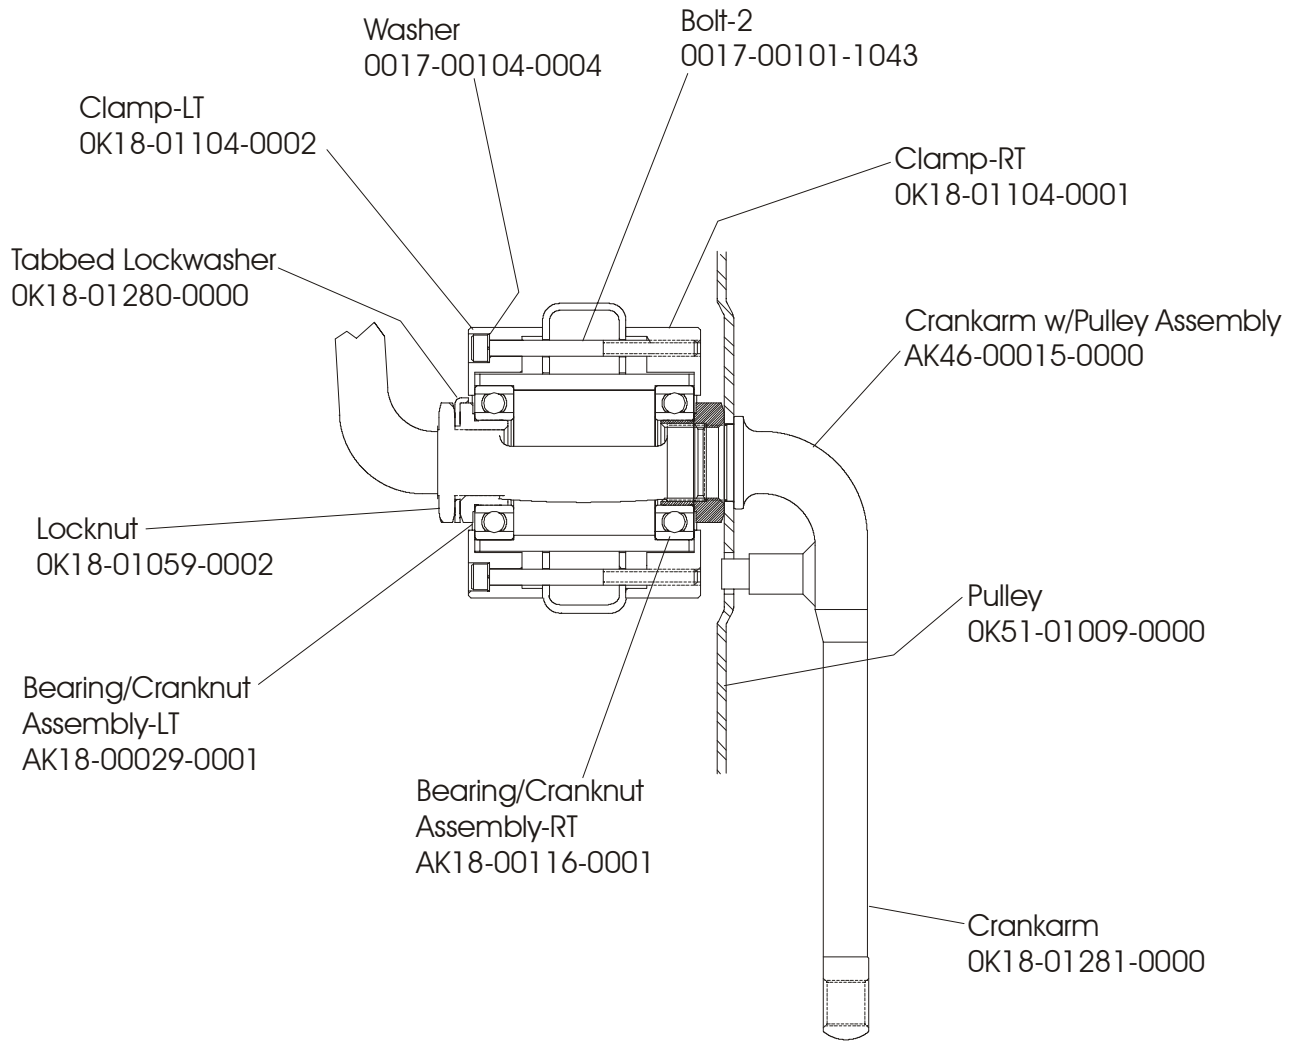

LifeFitness

LIFE CYCLE LC9500HR

END OF LIFE

Customer Support Services **PARTS MANUAL**

Manual	Part Number
Service Manual	M051-00K46-B004
Operator Manual	M051-00K20-B125
Installation Instructions	M051-00K20-A287
Hardware Kit	AK46-00065-0000

	Page
Frame Components	4
Side Shrouds, Handlebar Shrouds and Cap.....	5
Alternator, Wheels, and Stabilizer Bar	6
Console Assembly	7
Accessory Tray	8
Handlebar Assembly.....	9
Crankarm Assembly	10
Freewheel Pulley/Clutch Assembly.....	11
Idler Arm Assembly.....	12
Seat w/Seat Post Assembly.....	13
Seat Plunger Assembly	14
Alternator Control Assembly	15

Life Cycle LC9500HR

Frame Components

LC95-0XXX-10

Side Shrouds, Handlebar Shrouds and Cap

Alternator, Wheels, and Stabilizer Bar

Console Assembly
 AK46-00064-0001 Eng/Met
 AK46-00064-0003 Ger/Eur
 AK46-00064-0004 Spn/Eur
 AK46-00064-0005 Spn
 AK46-00064-0006 Eng
 AK46-00064-0007 Frn/Eur
 AK46-00064-0008 Itl/Eur
 AK46-00064-0009 Dut/Eur
 AK46-00064-0010 Frn
 AK46-00064-0011 Por

Console Case (Grey)
0K36-01187-0007

Battery Cover
0K36-01035-0005

Life Cycle LC9500HR
Handlebar Assembly

LC95-0XXX-10
SK46-00013-0001

NOTE: Bearing Kit Number GK18-00004-0023