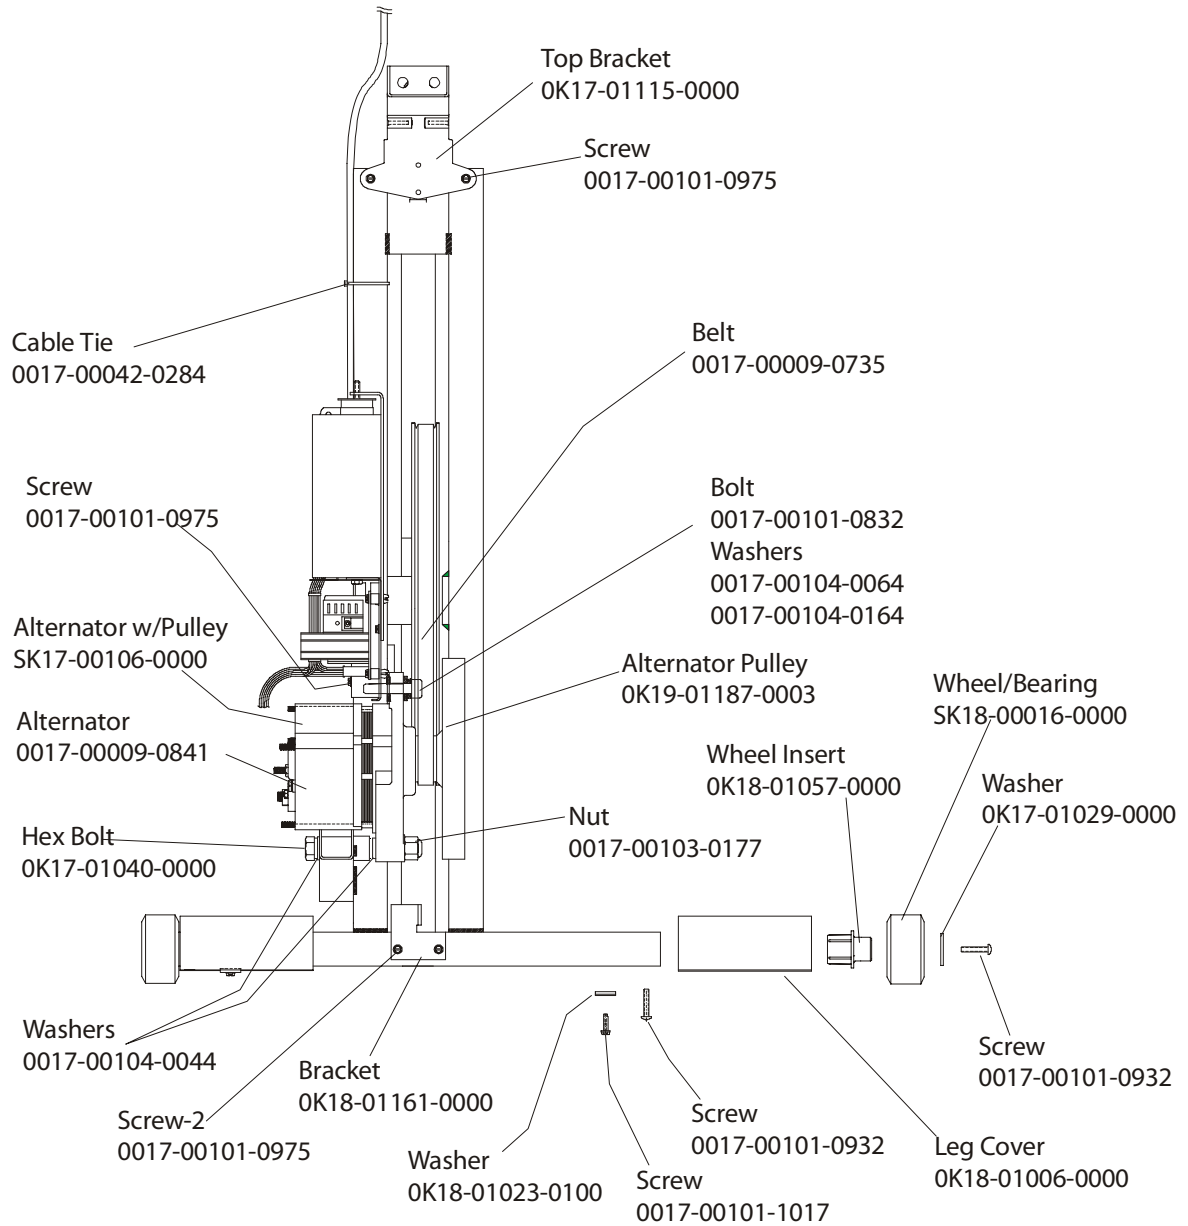

LifeFitness

LIFE CYCLE LC9500HR

END OF LIFE

Customer Support Services **PARTS MANUAL**

Manual	Part Number
Service Manual	M051-00K46-B004
Operator Manual	M051-00K20-B125
Installation Instructions	M051-00K20-A287
Hardware Kit	AK46-00065-0000

	Page
Frame Components	4
Side Shrouds, Handlebar Shrouds and Cap.....	5
Alternator, Wheels, and Stabilizer Bar	6
Console Assembly	7
Accessory Tray	8
Handlebar Assembly.....	9
Crankarm Assembly	10
Freewheel Pulley/Clutch Assembly.....	11
Idler Arm Assembly.....	12
Seat w/Seat Post Assembly.....	13
Seat Plunger Assembly	14
Alternator Control Assembly	15

Life Cycle LC9500HR

Frame Components

LC95-0XXX-10

Side Shrouds, Handlebar Shrouds and Cap

Alternator, Wheels, and Stabilizer Bar

Console Assembly
 AK46-00064-0001 Eng/Met
 AK46-00064-0003 Ger/Eur
 AK46-00064-0004 Spn/Eur
 AK46-00064-0005 Spn
 AK46-00064-0006 Eng
 AK46-00064-0007 Frn/Eur
 AK46-00064-0008 Itl/Eur
 AK46-00064-0009 Dut/Eur
 AK46-00064-0010 Frn
 AK46-00064-0011 Por