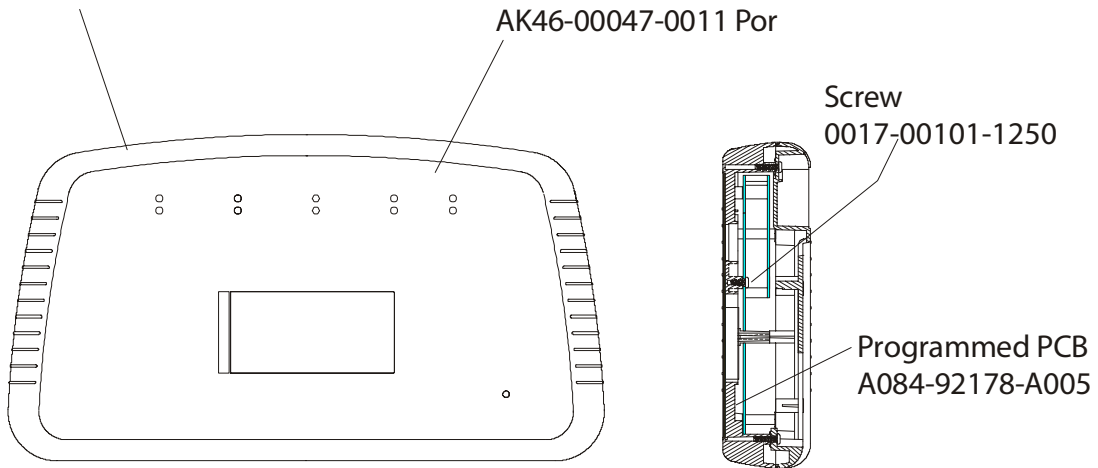

Console Assembly
AK46-00064-0001 Eng/Met
AK46-00064-0003 Ger/Eur
AK46-00064-0004 Spn/Eur
AK46-00064-0005 Spn
AK46-00064-0006 Eng
AK46-00064-0007 Frn/Eur
AK46-00064-0008 Itl/Eur
AK46-00064-0009 Dut/Eur
AK46-00064-0010 Frn
AK46-00064-0011 Por

Overlay Bezel Assembly
AK46-00047-0001 Eng/Met
AK46-00047-0003 Ger/Eur
AK46-00047-0004 Spn/Eur
AK46-00047-0005 Spn
AK46-00047-0006 Eng
AK46-00047-0007 Frn/Eur
AK46-00047-0008 Itl/Eur
AK46-00047-0009 Dut/Eur
AK46-00047-0010 Frn
AK46-00047-0011 Por