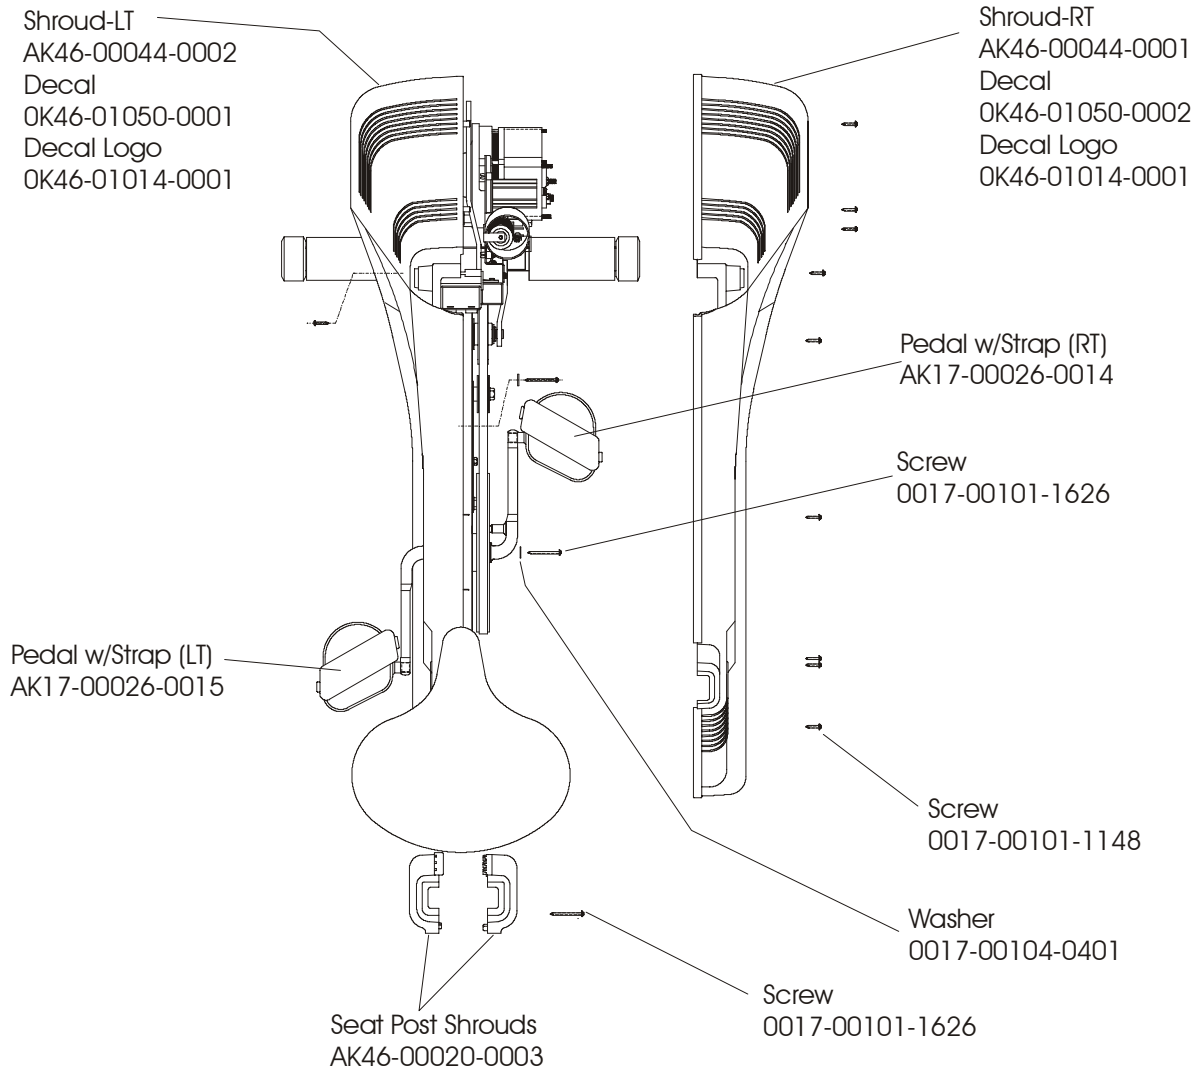

LifeFitness

LIFE CYCLE LC9500HR

END OF LIFE

Customer Support Services **PARTS MANUAL**

Manual	Part Number
Service Manual	M051-00K46-B004
Operator Manual	M051-00K20-B125
Installation Instructions	M051-00K20-A287
Hardware Kit	AK46-00065-0000

	Page
Frame Components	4
Side Shrouds, Handlebar Shrouds and Cap.....	5
Alternator, Wheels, and Stabilizer Bar	6
Console Assembly	7
Accessory Tray	8
Handlebar Assembly.....	9
Crankarm Assembly	10
Freewheel Pulley/Clutch Assembly.....	11
Idler Arm Assembly.....	12
Seat w/Seat Post Assembly.....	13
Seat Plunger Assembly	14
Alternator Control Assembly	15

Life Cycle LC9500HR

Frame Components

LC95-0XXX-10

Side Shrouds, Handlebar Shrouds and Cap

Alternator, Wheels, and Stabilizer Bar

Console Assembly
 AK46-00064-0001 Eng/Met
 AK46-00064-0003 Ger/Eur
 AK46-00064-0004 Spn/Eur
 AK46-00064-0005 Spn
 AK46-00064-0006 Eng
 AK46-00064-0007 Frn/Eur
 AK46-00064-0008 Itl/Eur
 AK46-00064-0009 Dut/Eur
 AK46-00064-0010 Frn
 AK46-00064-0011 Por