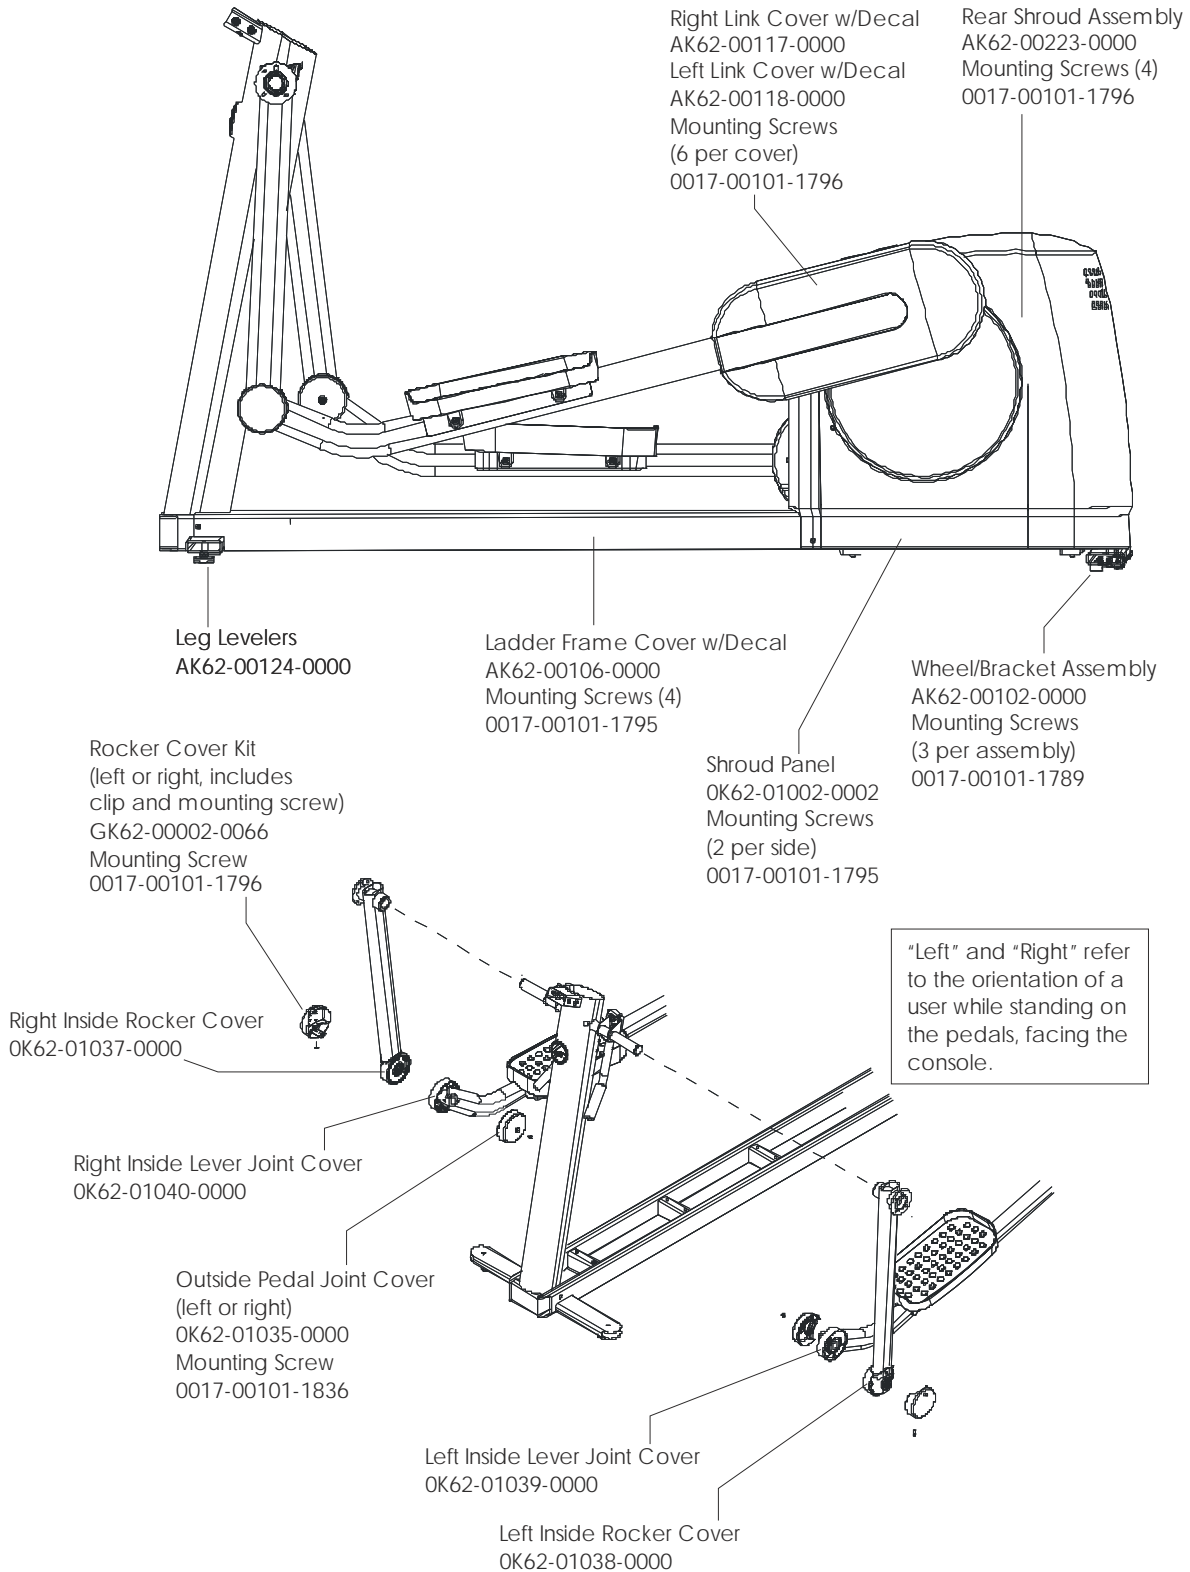

ARCTIC SILVER QUIET DRIVE 95Xi

95X-0XXX-03

Lower Frame Shrouds & Hardware

S/N AXB100000 and up