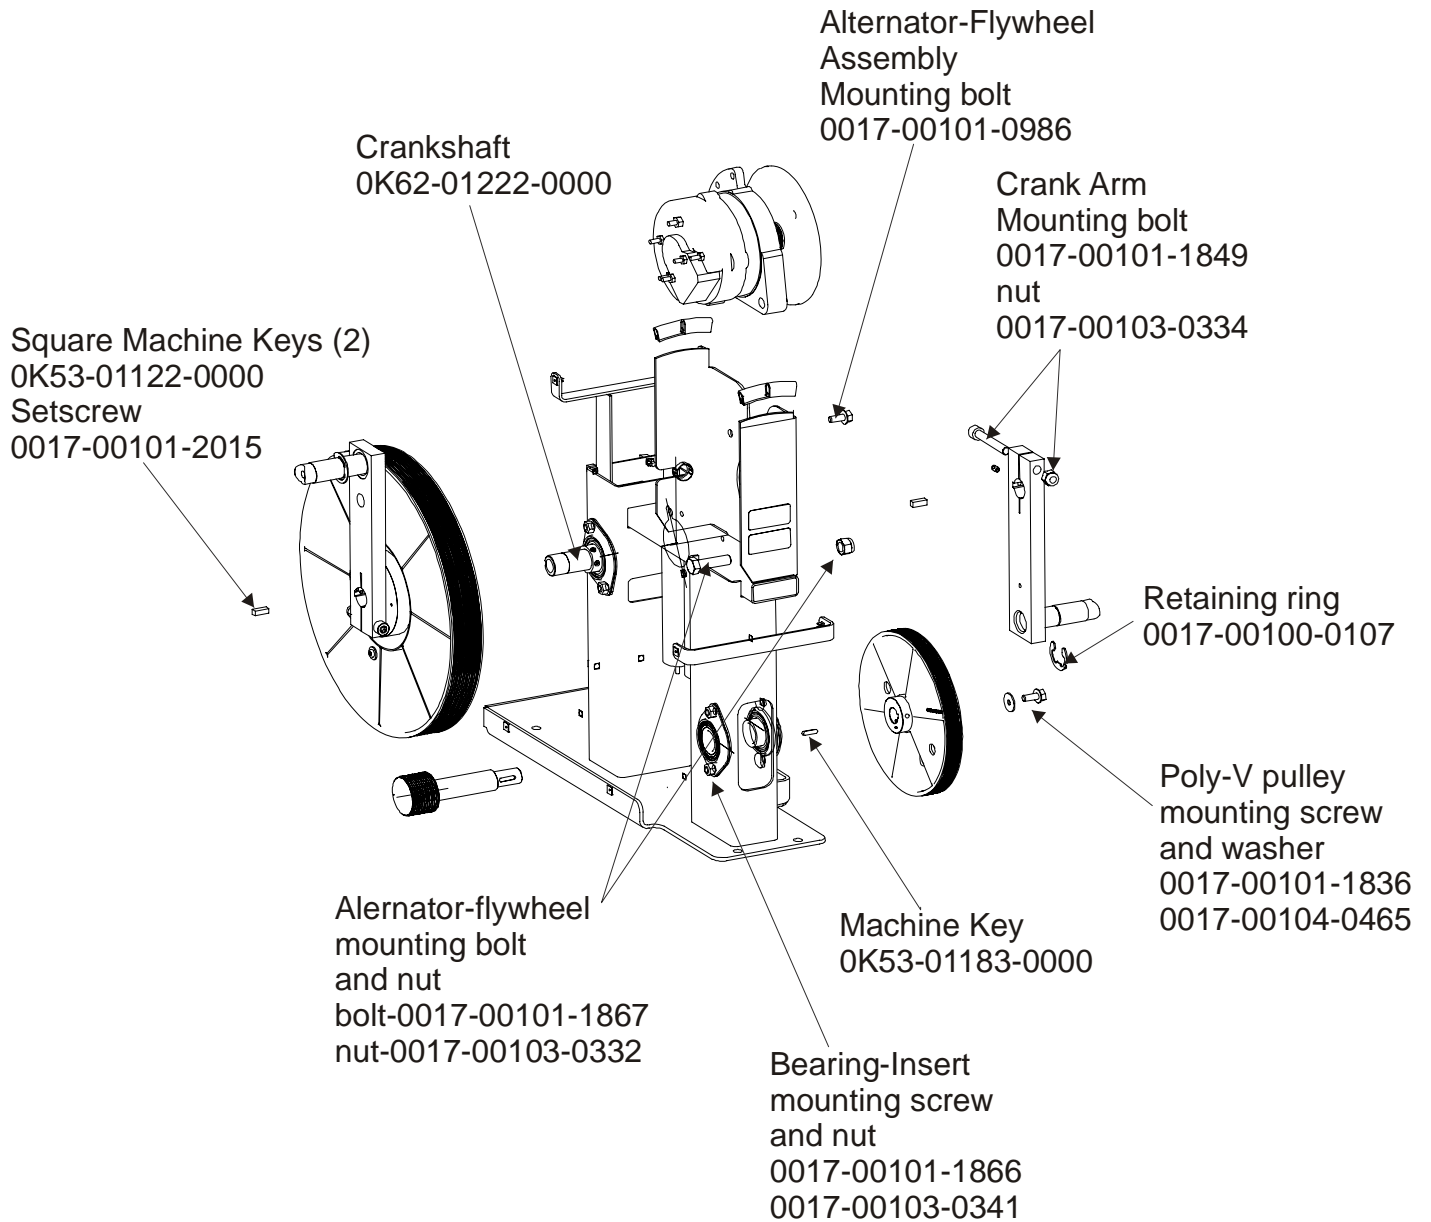

ARCTIC SILVER QUIET DRIVE 95Xi

Drive Module Hardware

95X-0XXX-03

S/N AXB100000 and up