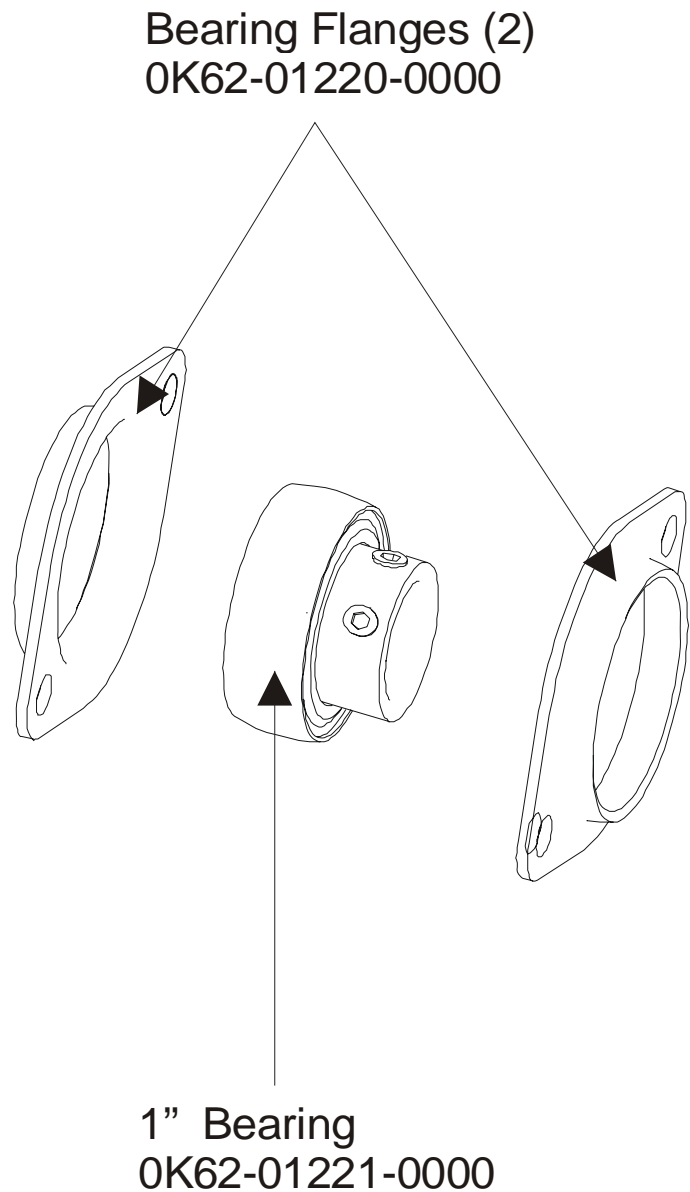

Service Kit- GK62-00002-0044
Includes:
1- crankshaft
2- bearings
2- sets of bearing flanges
4- nuts and washers

Service Kit- GK62-00002-0045
Includes:
1 - intermediate shaft
2 - bearings
2- sets of bearing flanges
4- nuts and washers