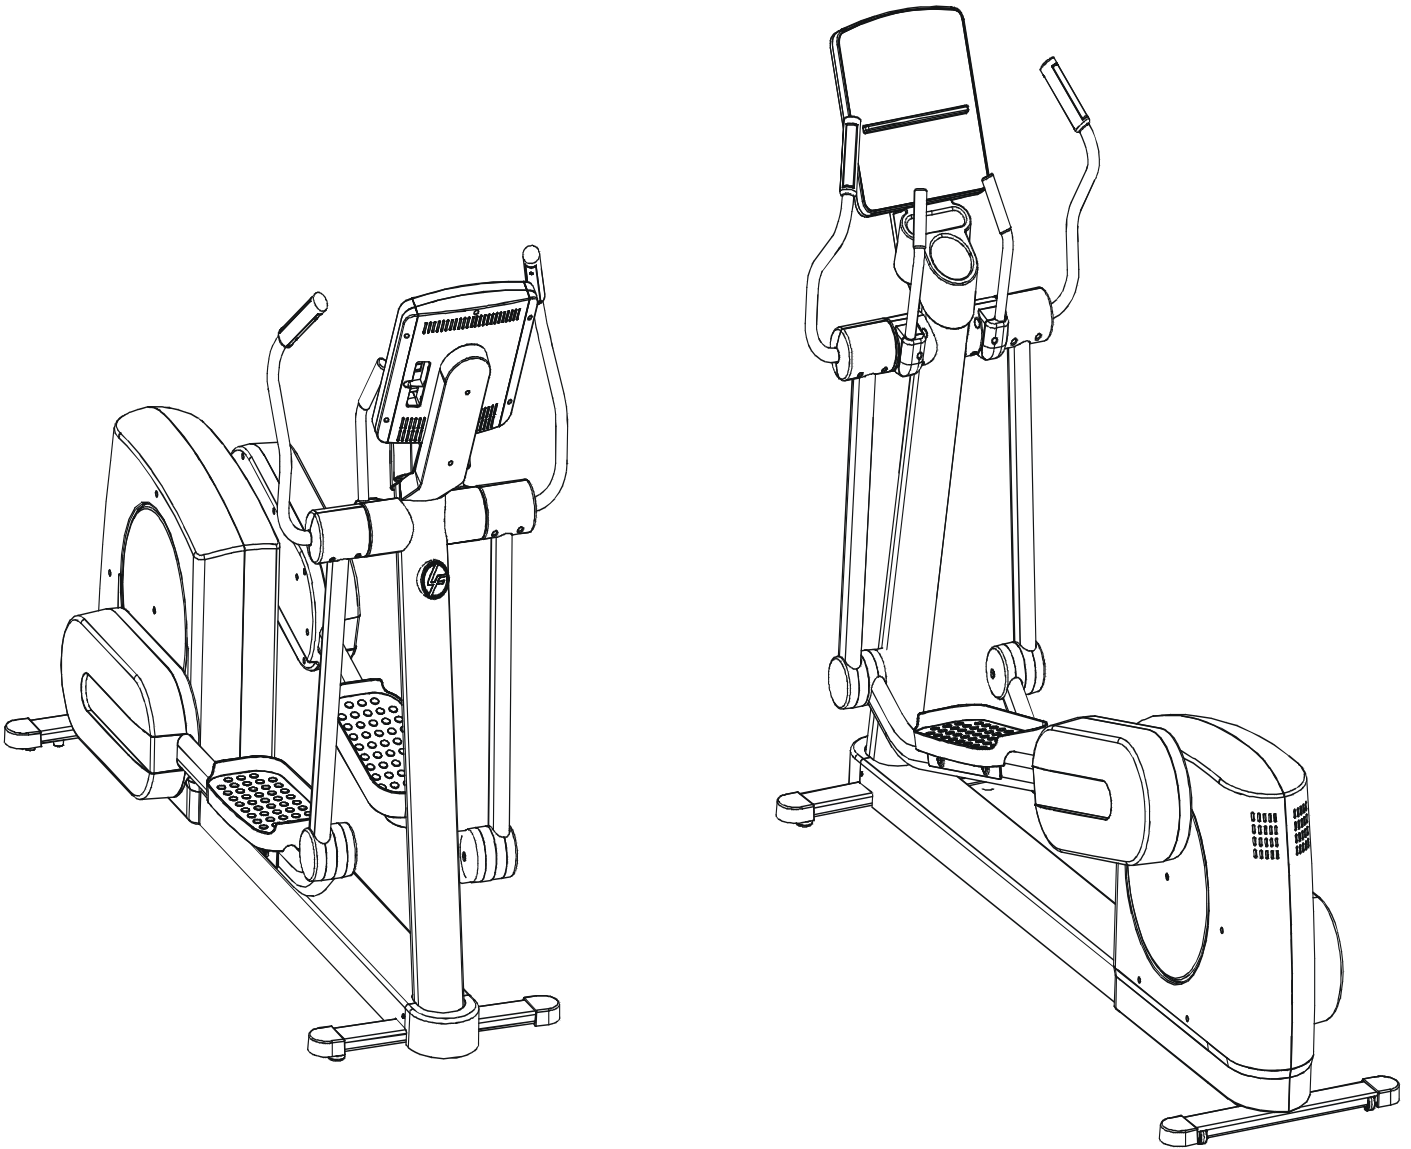

LifeFitness

ARCTIC SILVER QUIET DRIVE CROSS TRAINER 95X-0XXX-03

Customer Support Services
PARTS MANUAL rev 21 Nov 2008

ARCTIC SILVER QUIET DRIVE 95Xi
REFERENCES

95X-0XXX-03
S/N AXB100000 and up

OPERATION MANUAL	M051-00K62-A107
SERVICE MANUAL	M051-00K62-A149
TOUCH UP PAINT: SPRAY CAN .5 OZ BOTTLE W/APPLICATOR .33 OZ PEN	0017-00008-0204 0017-00008-0205 0017-00008-0206
HARDWARE BAG	AK62-00152-0001
PLUG IN OPTION 120/60	GK62-00002-0018
PLUG IN OPTION 240/50 UK	GK62-00002-0019
PLUG IN OPTION 240v AUS	GK62-00002-0020
PLUG IN OPTION 230/50 CONT	GK62-00002-0021

UNLABELED PARTS	
DESCRIPTION	PART NO.
PLATE: DRIVEFRAME; CLAMP B	0K62-01104-0000
KIT: SERV; PLUG-IN; 230/50 CON BM	GK62-00002-0021
CARD: WARRANTY COMMERCIAL +	MO51-00K62-A107

	Page
CONSOLE SUPPORT & DEADSHAFT COVERS.....	4
HANDLEBARS AND BULLHORNS	5
CONSOLE AND RELATED COMPONENTS.....	6
UPPER FRAME HARDWARE	8
ROCKER ARMS AND PEDAL LEVERS	8
CRANK COVER AND LOWER CAPS	10
LOWER FRAME SHROUDS AND HARDWARE.....	11
PEDAL LEVER COMPONENTS	12
PCB, BATTERY, REED SWITCH & BRACKET	13
BEARING-INSERT ASSEMBLY	14
CRANK ARM PULLEY ASSEMBLY.....	15
DRIVE MODULE	16
DRIVE MODULE HARDWARE	17
CABLES.....	18

Note: The 95Xi comes with both Telemetry and LifePulse sensors.

ARCTIC SILVER QUIET DRIVE 95Xi

95X-0XXX-03

Console Support & Deadshaft Covers

S/N AXB100000 and up

ARCTIC SILVER QUIET DRIVE 95Xi

95X-0XXX-03

Handlebars and Bullhorns