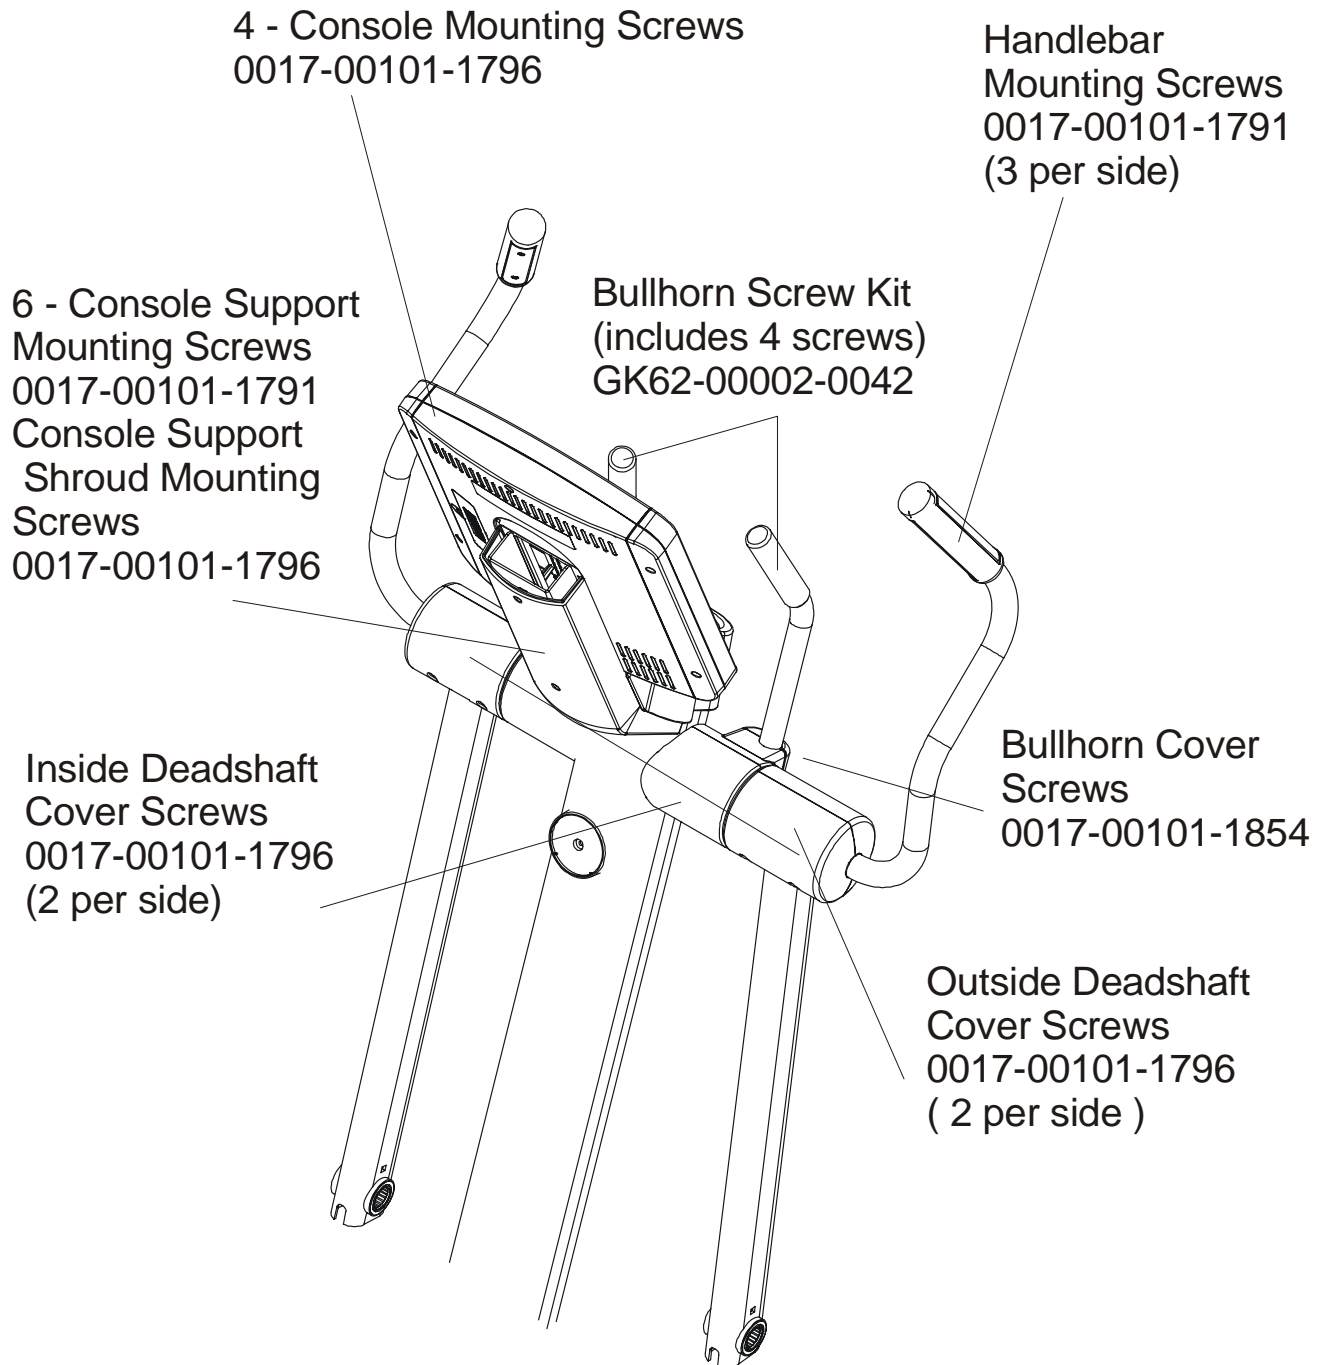

ARCTIC SILVER QUIET DRIVE 95Xi

95X-0XXX-03

Upper Frame Hardware

S/N AXB100000 and up

Items Not Shown:

Accessory Tray	0K62-01022-0000
Mounting Screws (2)	0017-00101-1846