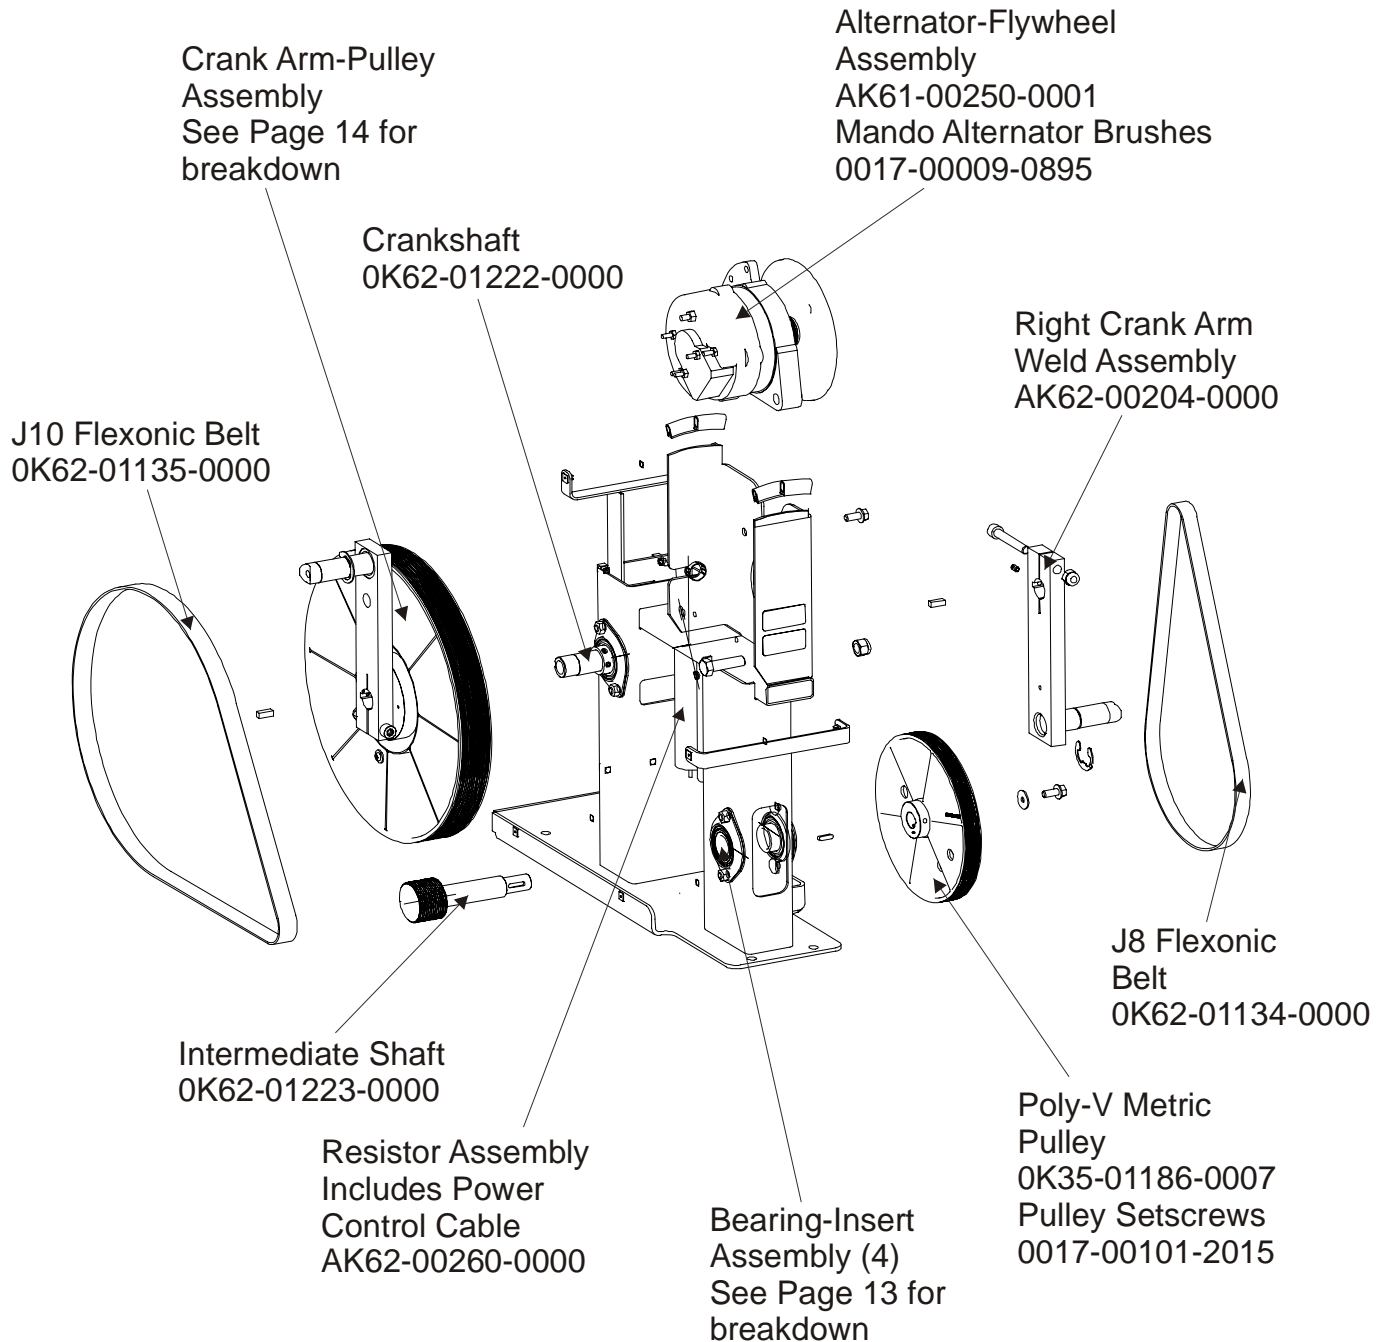

95X-0XXX-03
S/N AXB100000 and up

Service Kit- GK62-00002-0044
Includes:
1- crankshaft
2- bearings
2- sets of bearing flanges
4- nuts and washers

Service Kit- GK62-00002-0045
Includes:
1 - intermediate shaft
2 - bearings
2- sets of bearing flanges
4- nuts and washers

ARCTIC SILVER QUIET DRIVE 95Xi
Crank Arm Pulley Assembly

95X-0XXX-03
S/N AXB100000 and up

ARCTIC SILVER QUIET DRIVE 95Xi

Drive Module

95X-0XXX-03

S/N AXB100000 and up

ARCTIC SILVER QUIET DRIVE 95Xi

Drive Module Hardware

95X-0XXX-03

S/N AXB100000 and up

ARCTIC SILVER QUIET DRIVE 95Xi

95X-0XXX-03

Cables

S/N AXB10000 and up