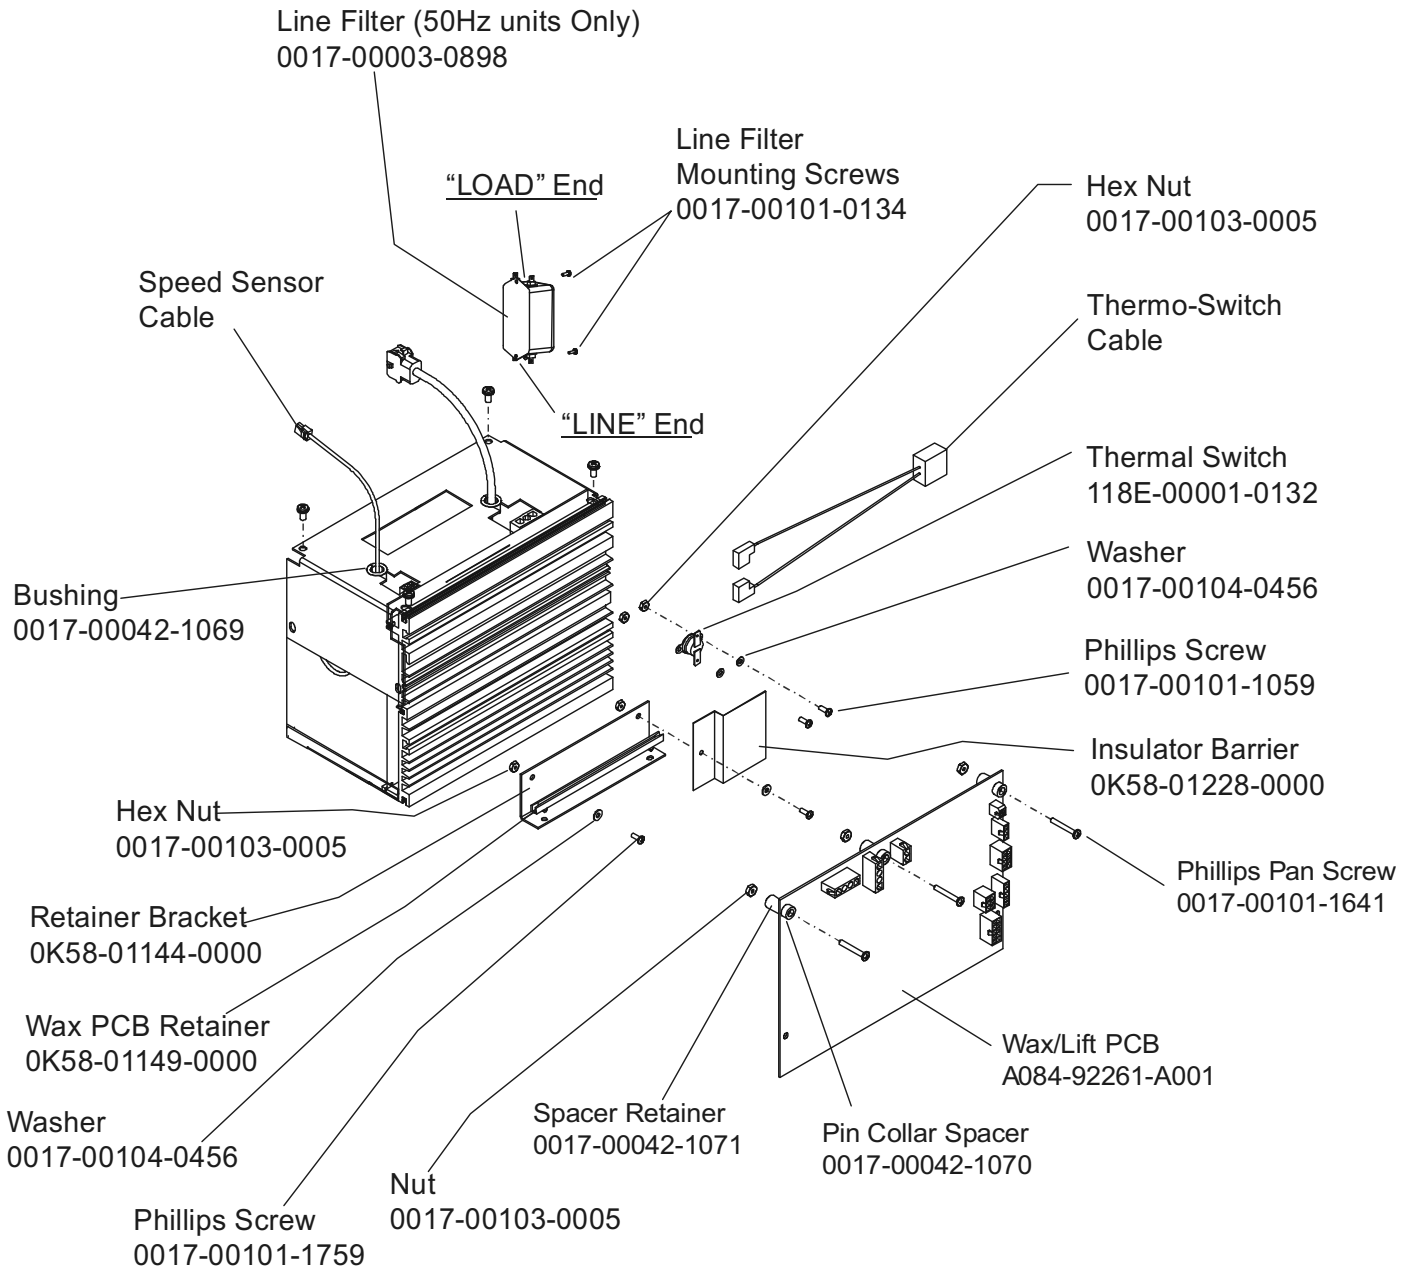

Treadmill 95Ti
Wax/Lift & Motor Controller Assy

95T-XXXX-01
S/N TTI100000

AK58-00153-0001 (120v/60Hz)
AK58-00153-0002 (230v/50Hz)