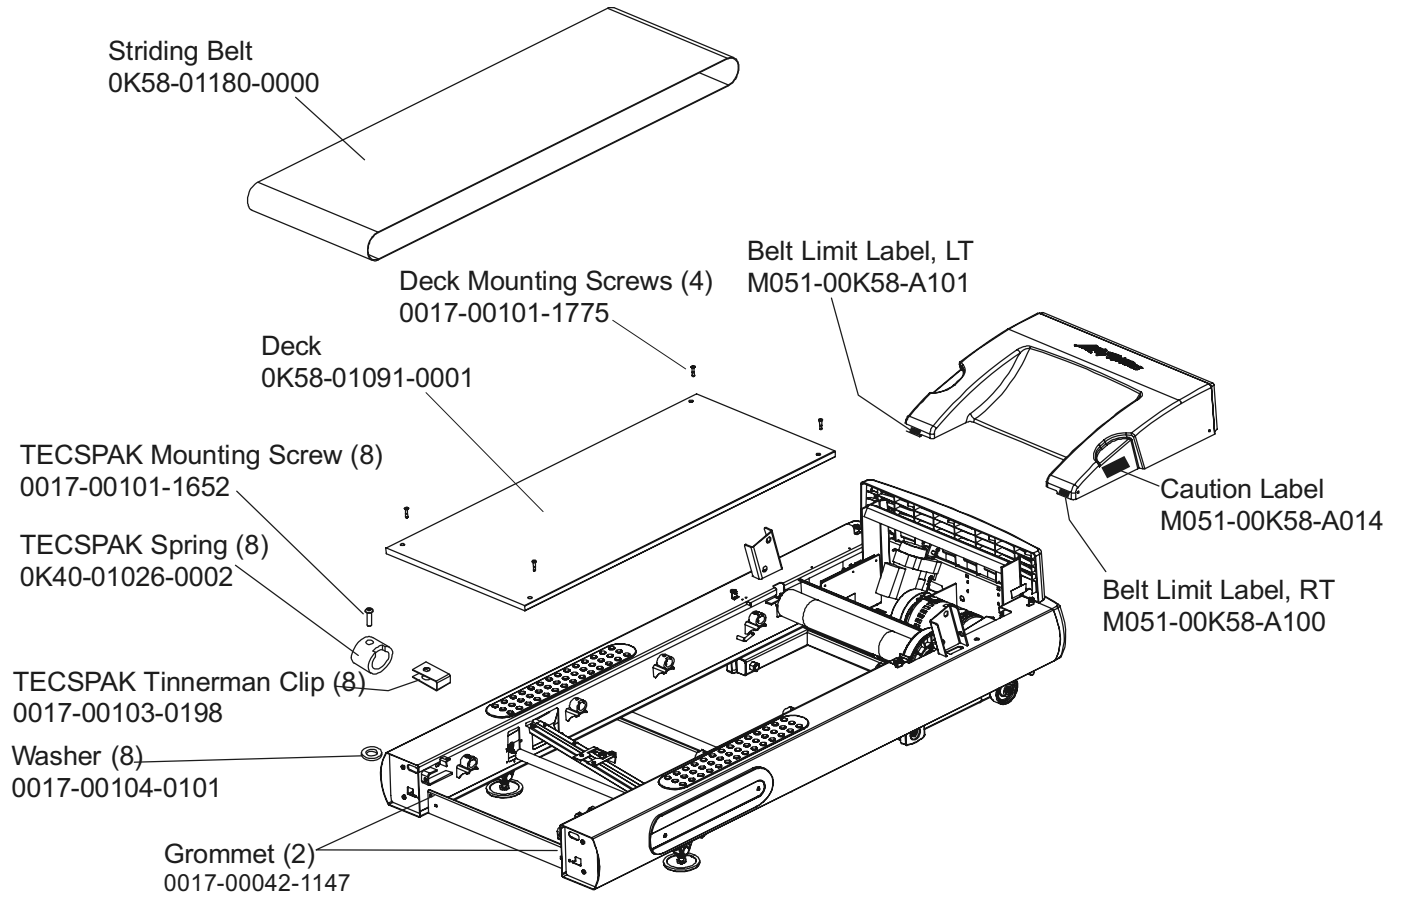

Manual/Video	Part Number
Operation Manual, Eng	M051-00K58-B080
Service Manual	M051-00K58-A097
Installation Video	M051-00K58-A098
Service Video	M051-00K58-A099

Unlabeled Parts	
Description	Part Number
SWITCH, ROCKER, 22A DPST	0017-00032-0198
FRAME: LIFT; WELDMENT E	AK58-00220-0000
SWITCH: STOP; ROUND	0K58-01321-0000
ENDCAP: HANDRAIL	0K58-01396-0000
CBL-ASSY: EMERGENCY-STOP C	AK58-00036-0000
CBL-ASSY: MOTOR SPEED PICKUP C	AK58-00037-0000
CBL-ASSY: H/R SENSORS C	AK58-00041-0001
CBL-ASSY: DRIVE MTR EXTENS C	AK58-00042-0001
CBL-ASSY: CAP/POWER-FACTOR C	AK58-00077-0001
CBL-ASSY: HI-POT JUMPER B	AK58-00263-0000
GUARD-ASSY: MFG; RT; 3.50 B	AK58-00360-0001
GUARD-ASSY: MFG; LT; 3.50 B	AK58-00360-0002
CBL-ASSY: ZERO-NEGATIVE SW; 15" S/C-C	AK60-00009-0001
SIGN: FACILITY SAFETY; ENG B	M051-00K20-A409

Hardware Bag Assembly
AK58-00226-0001

Treadmill 95Ti

Belt, Deck, Rear Roller

95T-XXXX-01
S/N TTI100000

Treadmill 95Ti
Lift Motor and Frame

95T-XXXX-01
S/N TTI100000

Treadmill 95Ti
Wax/Lift & Motor Controller Assy