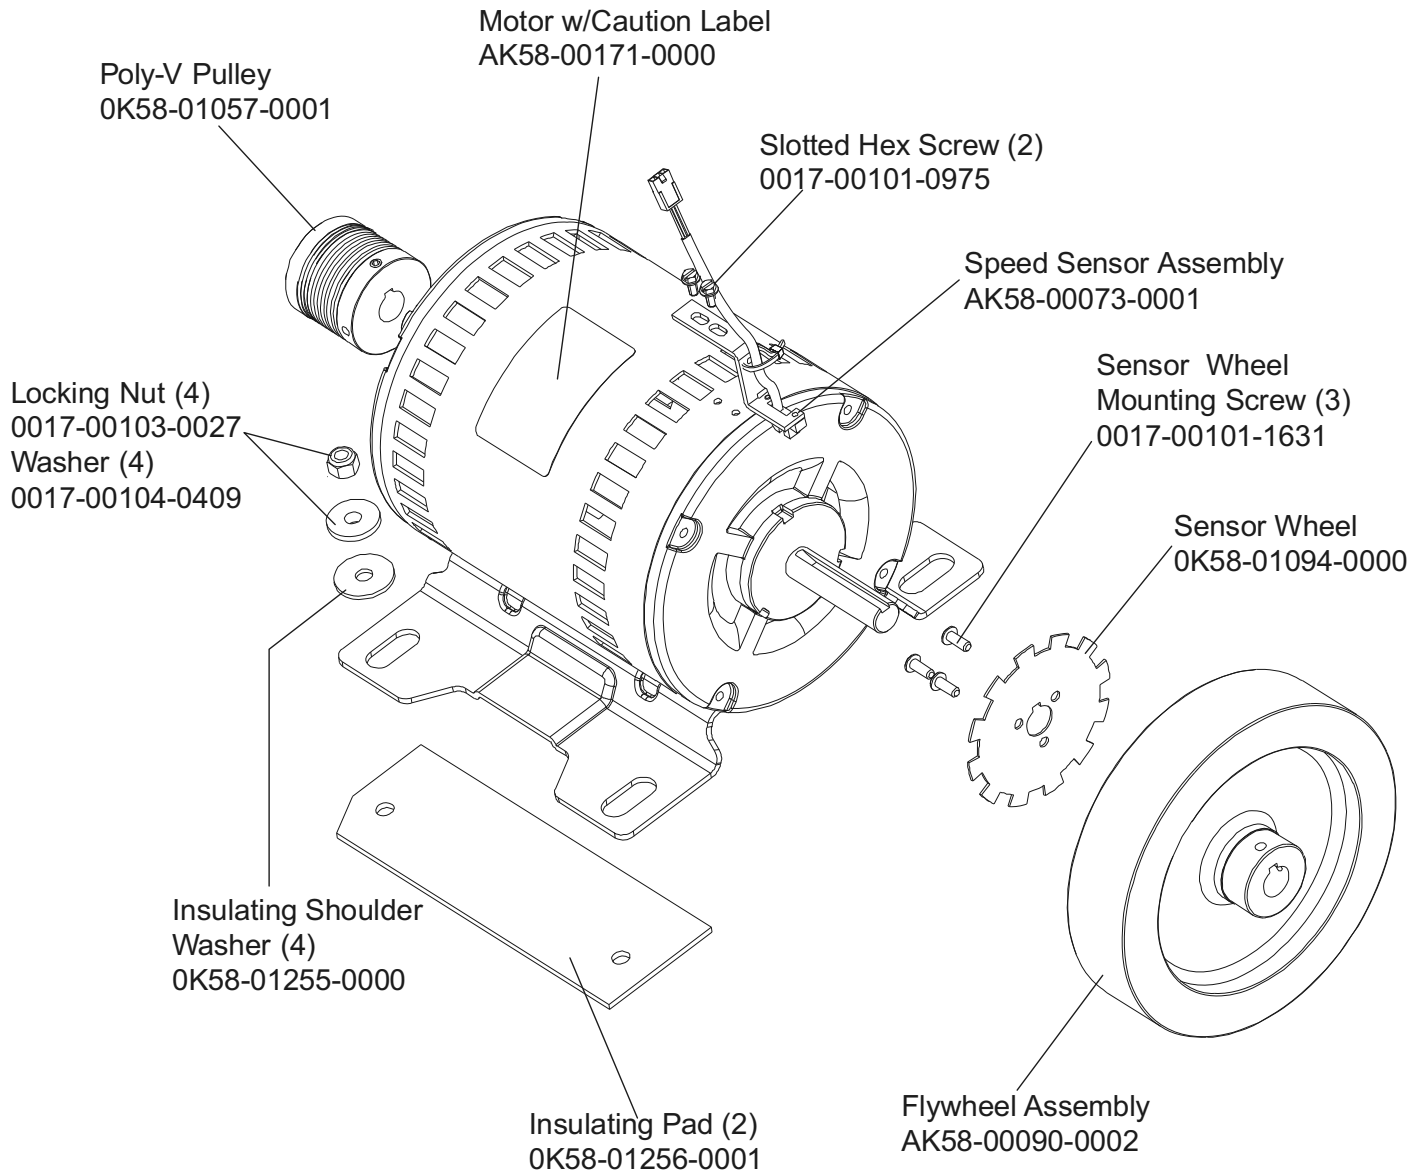

Manual/Video	Part Number
Operation Manual, Eng	M051-00K58-B080
Service Manual	M051-00K58-A097
Installation Video	M051-00K58-A098
Service Video	M051-00K58-A099

Unlabeled Parts	
Description	Part Number
SWITCH, ROCKER, 22A DPST	0017-00032-0198
FRAME: LIFT; WELDMENT E	AK58-00220-0000
SWITCH: STOP; ROUND	0K58-01321-0000
ENDCAP: HANDRAIL	0K58-01396-0000
CBL-ASSY: EMERGENCY-STOP C	AK58-00036-0000
CBL-ASSY: MOTOR SPEED PICKUP C	AK58-00037-0000
CBL-ASSY: H/R SENSORS C	AK58-00041-0001
CBL-ASSY: DRIVE MTR EXTENS C	AK58-00042-0001
CBL-ASSY: CAP/POWER-FACTOR C	AK58-00077-0001
CBL-ASSY: HI-POT JUMPER B	AK58-00263-0000
GUARD-ASSY: MFG; RT; 3.50 B	AK58-00360-0001
GUARD-ASSY: MFG; LT; 3.50 B	AK58-00360-0002
CBL-ASSY: ZERO-NEGATIVE SW; 15" S/C-C	AK60-00009-0001
SIGN: FACILITY SAFETY; ENG B	M051-00K20-A409

Hardware Bag Assembly
AK58-00226-0001

Treadmill 95Ti

Belt, Deck, Rear Roller

95T-XXXX-01
S/N TTI100000

Treadmill 95Ti
Lift Motor and Frame

95T-XXXX-01
S/N TTI100000

Treadmill 95Ti
Wax/Lift & Motor Controller Assy

95T-XXXX-01
S/N TTI100000

AK58-00153-0001 (120v/60Hz)
AK58-00153-0002 (230v/50Hz)

Treadmill 95Ti
Drive Motor Assembly

95T-XXXX-01
S/N TTI100000

Treadmill 95Ti
Idler Arm Assembly

95T-XXXX-01
S/N TTI100000

Treadmill 95Ti

Power Components Schematic

95T-XXXX-01
S/N TTI100000

Voltage	Power Cable Part No.	Breaker AMP/Part No.
100v	AK58-00258-0001	4 AMP/0017-00003-0950
200v	AK58-00258-0002	2 AMP/0017-00003-0626
220/230v	AK58-00258-0003	2 AMP/0017-00003-0626
240+	AK58-00258-0004	2 AMP/0017-00003-0626