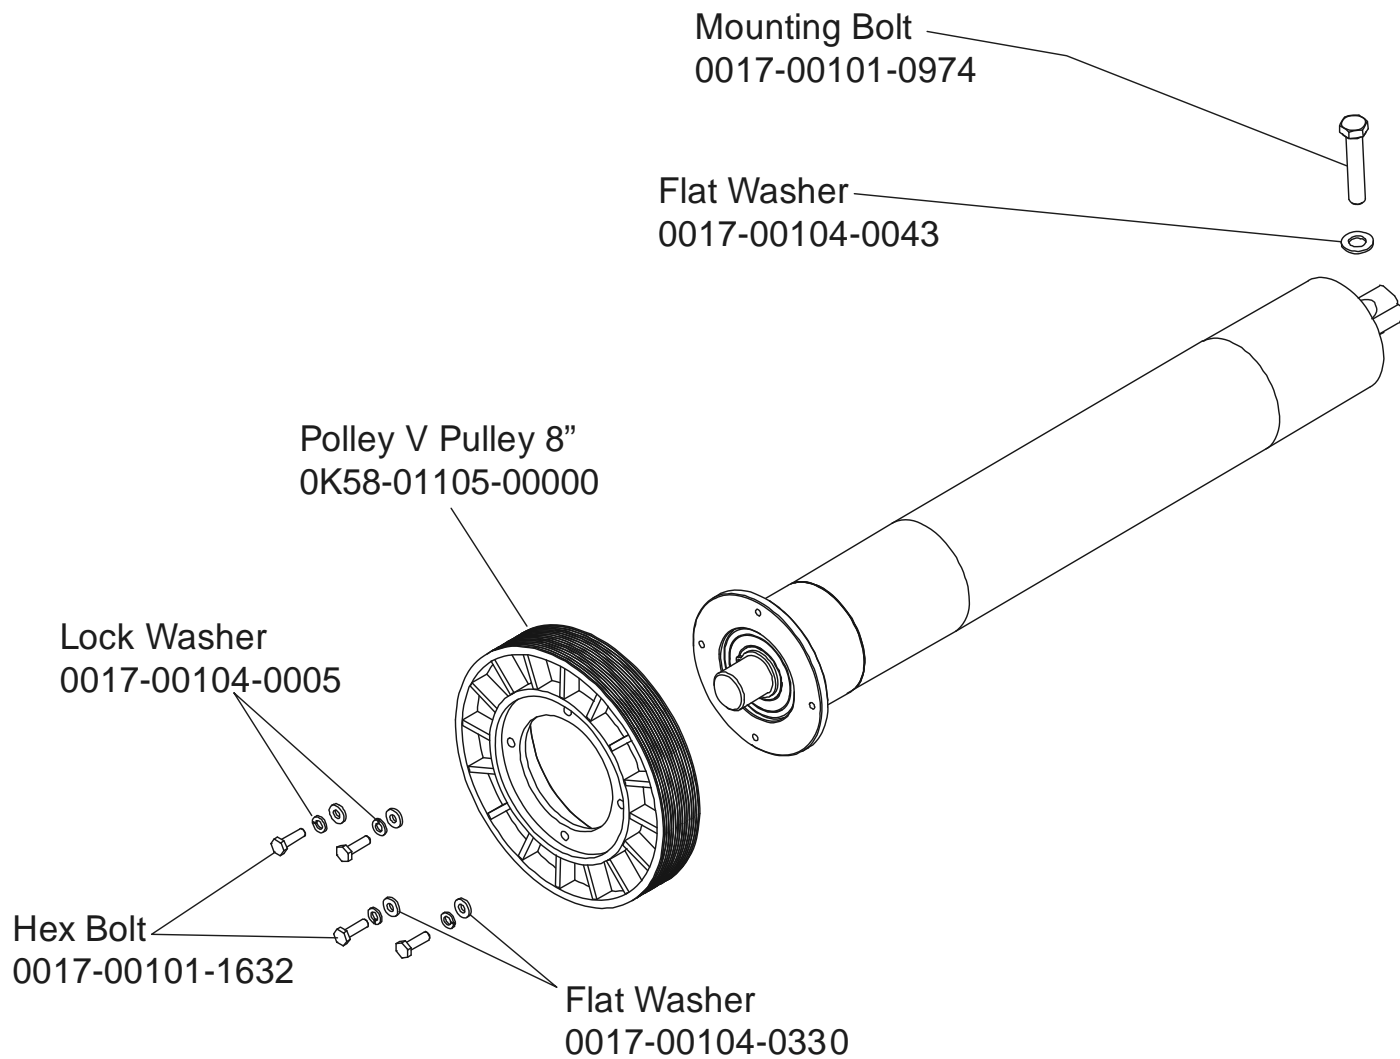

Manual/Video	Part Number
Operation Manual, Eng	M051-00K58-B080
Service Manual	M051-00K58-A097
Installation Video	M051-00K58-A098
Service Video	M051-00K58-A099

Unlabeled Parts	
Description	Part Number
SWITCH, ROCKER, 22A DPST	0017-00032-0198
FRAME: LIFT; WELDMENT E	AK58-00220-0000
SWITCH: STOP; ROUND	0K58-01321-0000
ENDCAP: HANDRAIL	0K58-01396-0000
CBL-ASSY: EMERGENCY-STOP C	AK58-00036-0000
CBL-ASSY: MOTOR SPEED PICKUP C	AK58-00037-0000
CBL-ASSY: H/R SENSORS C	AK58-00041-0001
CBL-ASSY: DRIVE MTR EXTENS C	AK58-00042-0001
CBL-ASSY: CAP/POWER-FACTOR C	AK58-00077-0001
CBL-ASSY: HI-POT JUMPER B	AK58-00263-0000
GUARD-ASSY: MFG; RT; 3.50 B	AK58-00360-0001
GUARD-ASSY: MFG; LT; 3.50 B	AK58-00360-0002
CBL-ASSY: ZERO-NEGATIVE SW; 15" S/C-C	AK60-00009-0001
SIGN: FACILITY SAFETY; ENG B	M051-00K20-A409

95T-XXXX-01
S/N TTI100000

AK58-00153-0001 (120v/60Hz)
AK58-00153-0002 (230v/50Hz)

Treadmill 95Ti
Drive Motor Assembly

95T-XXXX-01
S/N TTI100000

Treadmill 95Ti
Idler Arm Assembly

95T-XXXX-01
S/N TTI100000

Treadmill 95Ti

Power Components Schematic

95T-XXXX-01
S/N TTI100000

Voltage	Power Cable Part No.	Breaker AMP/Part No.
100v	AK58-00258-0001	4 AMP/0017-00003-0950
200v	AK58-00258-0002	2 AMP/0017-00003-0626
220/230v	AK58-00258-0003	2 AMP/0017-00003-0626
240+	AK58-00258-0004	2 AMP/0017-00003-0626