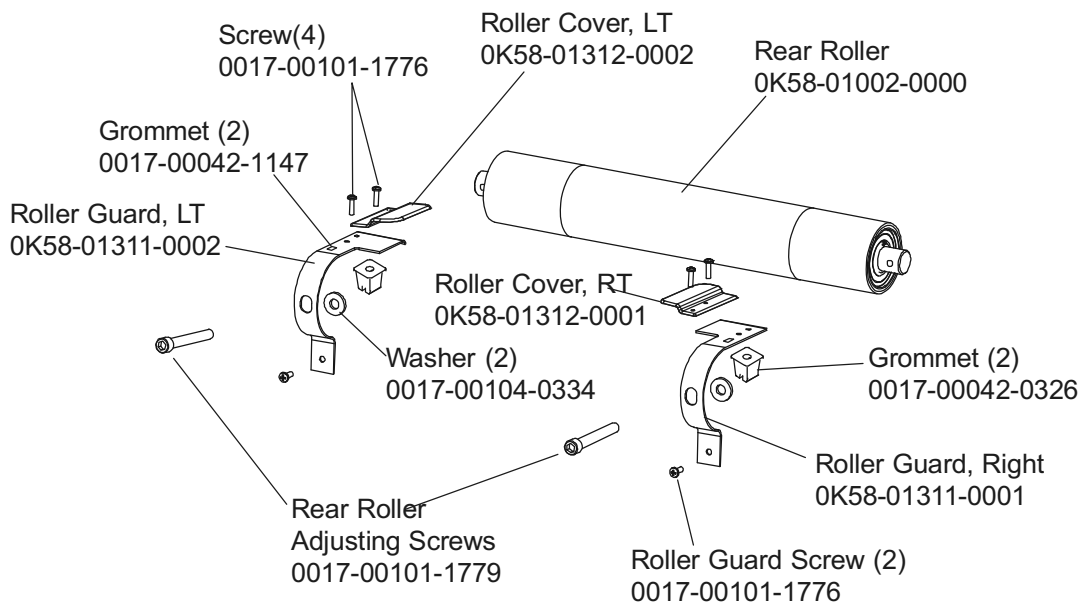

Manual/Video	Part Number
Operation Manual, Eng	M051-00K58-B080
Service Manual	M051-00K58-A097
Installation Video	M051-00K58-A098
Service Video	M051-00K58-A099

Unlabeled Parts	
Description	Part Number
SWITCH, ROCKER, 22A DPST	0017-00032-0198
FRAME: LIFT; WELDMENT E	AK58-00220-0000
SWITCH: STOP; ROUND	0K58-01321-0000
ENDCAP: HANDRAIL	0K58-01396-0000
CBL-ASSY: EMERGENCY-STOP C	AK58-00036-0000
CBL-ASSY: MOTOR SPEED PICKUP C	AK58-00037-0000
CBL-ASSY: H/R SENSORS C	AK58-00041-0001
CBL-ASSY: DRIVE MTR EXTENS C	AK58-00042-0001
CBL-ASSY: CAP/POWER-FACTOR C	AK58-00077-0001
CBL-ASSY: HI-POT JUMPER B	AK58-00263-0000
GUARD-ASSY: MFG; RT; 3.50 B	AK58-00360-0001
GUARD-ASSY: MFG; LT; 3.50 B	AK58-00360-0002
CBL-ASSY: ZERO-NEGATIVE SW; 15" S/C-C	AK60-00009-0001
SIGN: FACILITY SAFETY; ENG B	M051-00K20-A409

Hardware Bag Assembly
AK58-00226-0001

Treadmill 95Ti

Belt, Deck, Rear Roller

95T-XXXX-01
S/N TTI100000

Treadmill 95Ti
Lift Motor and Frame

95T-XXXX-01
S/N TTI100000

Treadmill 95Ti
Wax/Lift & Motor Controller Assy