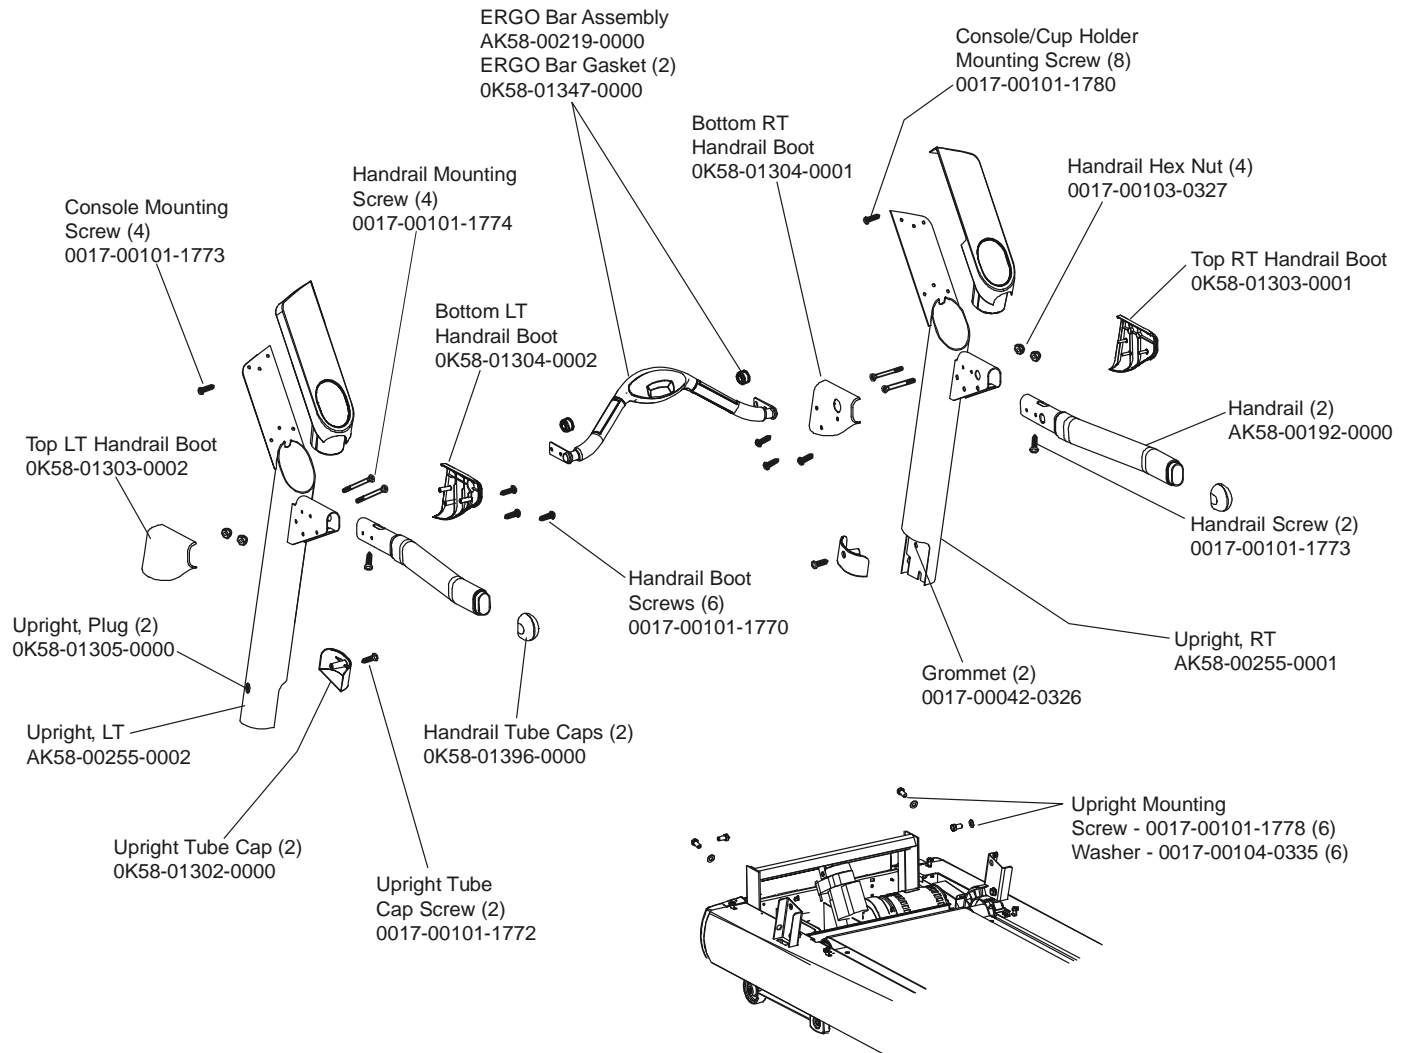

Manual/Video	Part Number
Operation Manual, Eng	M051-00K58-B080
Service Manual	M051-00K58-A097
Installation Video	M051-00K58-A098
Service Video	M051-00K58-A099

Unlabeled Parts	
Description	Part Number
SWITCH, ROCKER, 22A DPST	0017-00032-0198
FRAME: LIFT; WELDMENT E	AK58-00220-0000
SWITCH: STOP; ROUND	0K58-01321-0000
ENDCAP: HANDRAIL	0K58-01396-0000
CBL-ASSY: EMERGENCY-STOP C	AK58-00036-0000
CBL-ASSY: MOTOR SPEED PICKUP C	AK58-00037-0000
CBL-ASSY: H/R SENSORS C	AK58-00041-0001
CBL-ASSY: DRIVE MTR EXTENS C	AK58-00042-0001
CBL-ASSY: CAP/POWER-FACTOR C	AK58-00077-0001
CBL-ASSY: HI-POT JUMPER B	AK58-00263-0000
GUARD-ASSY: MFG; RT; 3.50 B	AK58-00360-0001
GUARD-ASSY: MFG; LT; 3.50 B	AK58-00360-0002
CBL-ASSY: ZERO-NEGATIVE SW; 15" S/C-C	AK60-00009-0001
SIGN: FACILITY SAFETY; ENG B	M051-00K20-A409

Treadmill 95Ti

Frame Assembly

95T-XXXX-01
S/N TTI100000

Console Assembly	Overlay Switch Bezel Assy	Overlay	Language
AK58-00197-0001	AK58-00203-0001	0K58-01298-0001	Eng/Met
AK58-00197-0002	AK58-00203-0001	0K58-01298-0001	Eng/Eur
AK58-00197-0003	AK58-00203-0003	0K58-01298-0003	German
AK58-00197-0004	AK58-00203-0004	0K58-01298-0004	Spanish
AK58-00197-0006	AK58-00203-0006	0K58-01298-0006	Japanese
AK58-00197-0007	AK58-00203-0007	0K58-01298-0007	French
AK58-00197-0008	AK58-00203-0008	0K58-01298-0008	Italian
AK58-00197-0009	AK58-00203-0009	0K58-01298-0009	Dutch
AK58-00197-00010	AK58-00203-0010	0K58-01298-00010	Portuguese
AK58-00197-00011	AK58-00203-0011	0K58-01298-00011	Chinese

Hardware Bag Assembly
AK58-00226-0001

Treadmill 95Ti

Belt, Deck, Rear Roller

95T-XXXX-01
S/N TTI100000

Treadmill 95Ti
Lift Motor and Frame

95T-XXXX-01
S/N TTI100000

Treadmill 95Ti
Wax/Lift & Motor Controller Assy

Power Components Schematic

95T-XXXX-01
S/N TTI100000

Voltage	Power Cable Part No.	Breaker AMP/Part No.
100v	AK58-00258-0001	4 AMP/0017-00003-0950
200v	AK58-00258-0002	2 AMP/0017-00003-0626
220/230v	AK58-00258-0003	2 AMP/0017-00003-0626
240+	AK58-00258-0004	2 AMP/0017-00003-0626