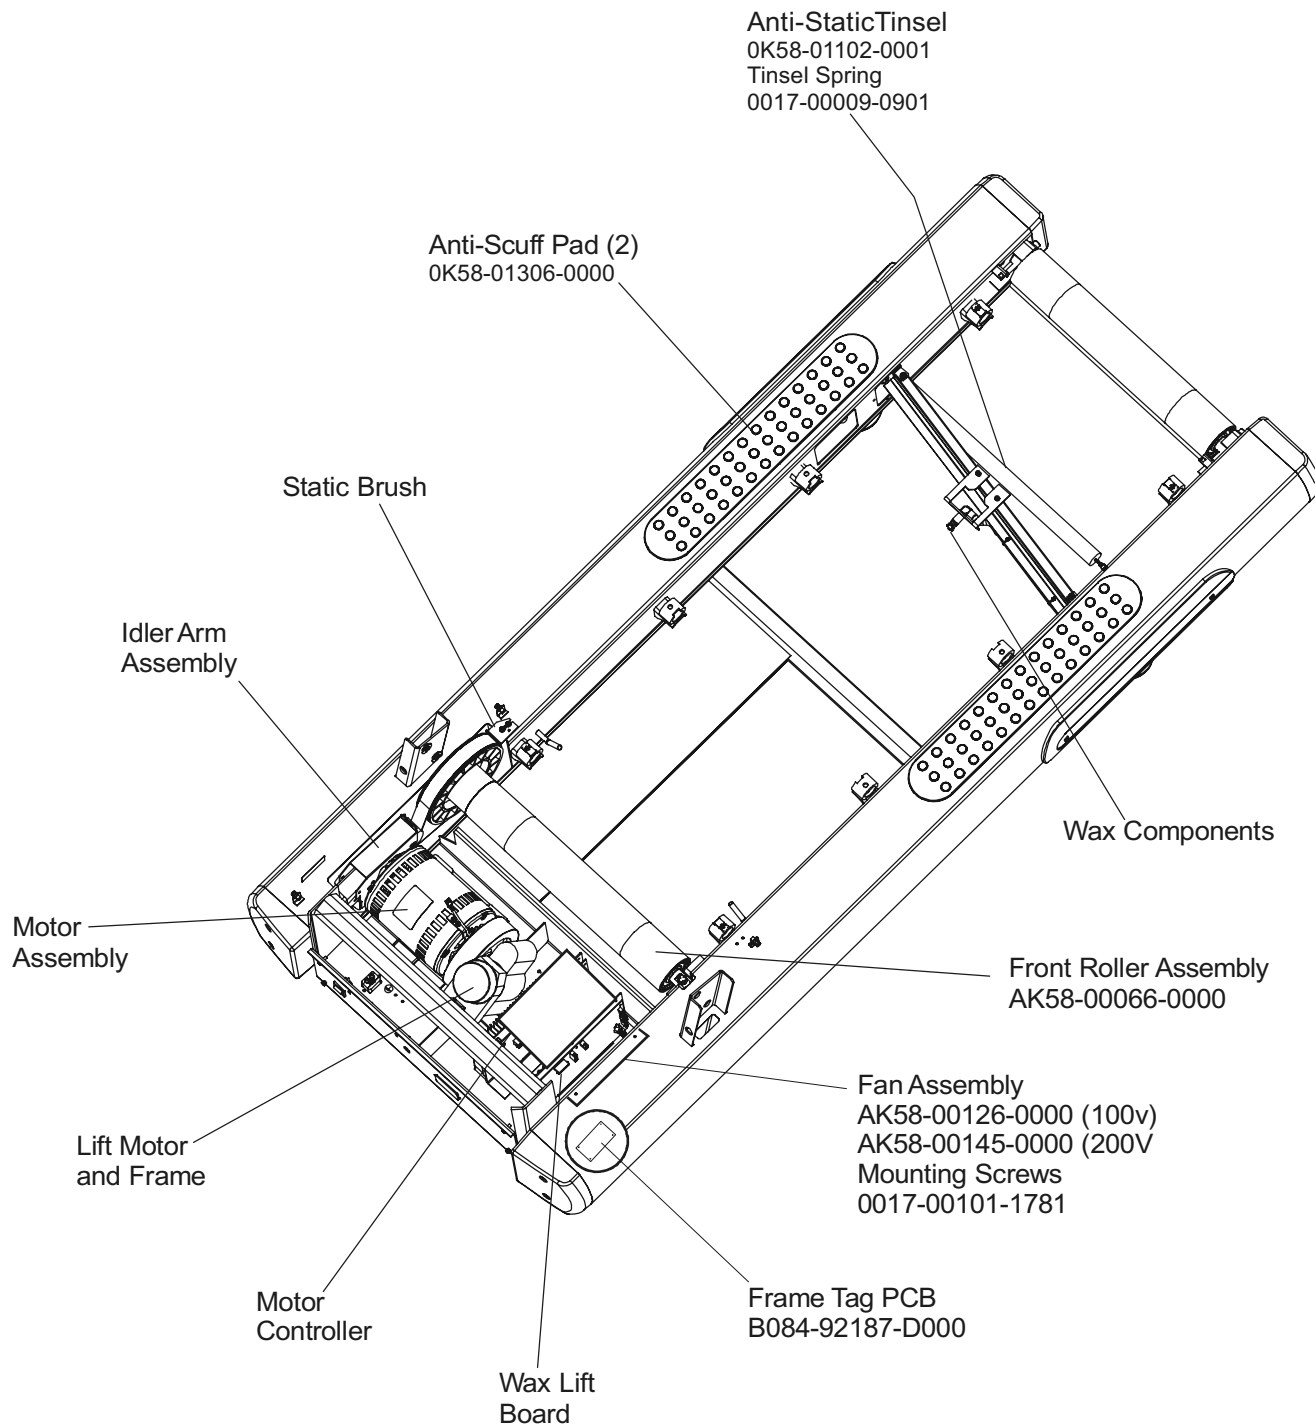

Treadmill 95Ti

General Assembly

95T-XXXX-01
S/N TTI100000

Touch-Up Paint	Color	Container
0017-00008-0196	Silver Bullet	Bottle
0017-00008-0197	Silver Bullet	Spray Can
0017-00008-0198	Stealth Gray	Bottle
0017-00008-0199	Stealth Gray	Spray Can

Manual/Video	Part Number
Operation Manual, Eng	M051-00K58-B080
Service Manual	M051-00K58-A097
Installation Video	M051-00K58-A098
Service Video	M051-00K58-A099

Unlabeled Parts	
Description	Part Number
SWITCH, ROCKER, 22A DPST	0017-00032-0198
FRAME: LIFT; WELDMENT E	AK58-00220-0000
SWITCH: STOP; ROUND	0K58-01321-0000
ENDCAP: HANDRAIL	0K58-01396-0000
CBL-ASSY: EMERGENCY-STOP C	AK58-00036-0000
CBL-ASSY: MOTOR SPEED PICKUP C	AK58-00037-0000
CBL-ASSY: H/R SENSORS C	AK58-00041-0001
CBL-ASSY: DRIVE MTR EXTENS C	AK58-00042-0001
CBL-ASSY: CAP/POWER-FACTOR C	AK58-00077-0001
CBL-ASSY: HI-POT JUMPER B	AK58-00263-0000
GUARD-ASSY: MFG; RT; 3.50 B	AK58-00360-0001
GUARD-ASSY: MFG; LT; 3.50 B	AK58-00360-0002
CBL-ASSY: ZERO-NEGATIVE SW; 15" S/C-C	AK60-00009-0001
SIGN: FACILITY SAFETY; ENG B	M051-00K20-A409

Treadmill 95Ti

Frame Assembly

95T-XXXX-01
S/N TTI100000

Console Assembly	Overlay Switch Bezel Assy	Overlay	Language
AK58-00197-0001	AK58-00203-0001	0K58-01298-0001	Eng/Met
AK58-00197-0002	AK58-00203-0001	0K58-01298-0001	Eng/Eur
AK58-00197-0003	AK58-00203-0003	0K58-01298-0003	German
AK58-00197-0004	AK58-00203-0004	0K58-01298-0004	Spanish
AK58-00197-0006	AK58-00203-0006	0K58-01298-0006	Japanese
AK58-00197-0007	AK58-00203-0007	0K58-01298-0007	French
AK58-00197-0008	AK58-00203-0008	0K58-01298-0008	Italian
AK58-00197-0009	AK58-00203-0009	0K58-01298-0009	Dutch
AK58-00197-00010	AK58-00203-0010	0K58-01298-00010	Portuguese
AK58-00197-00011	AK58-00203-0011	0K58-01298-00011	Chinese