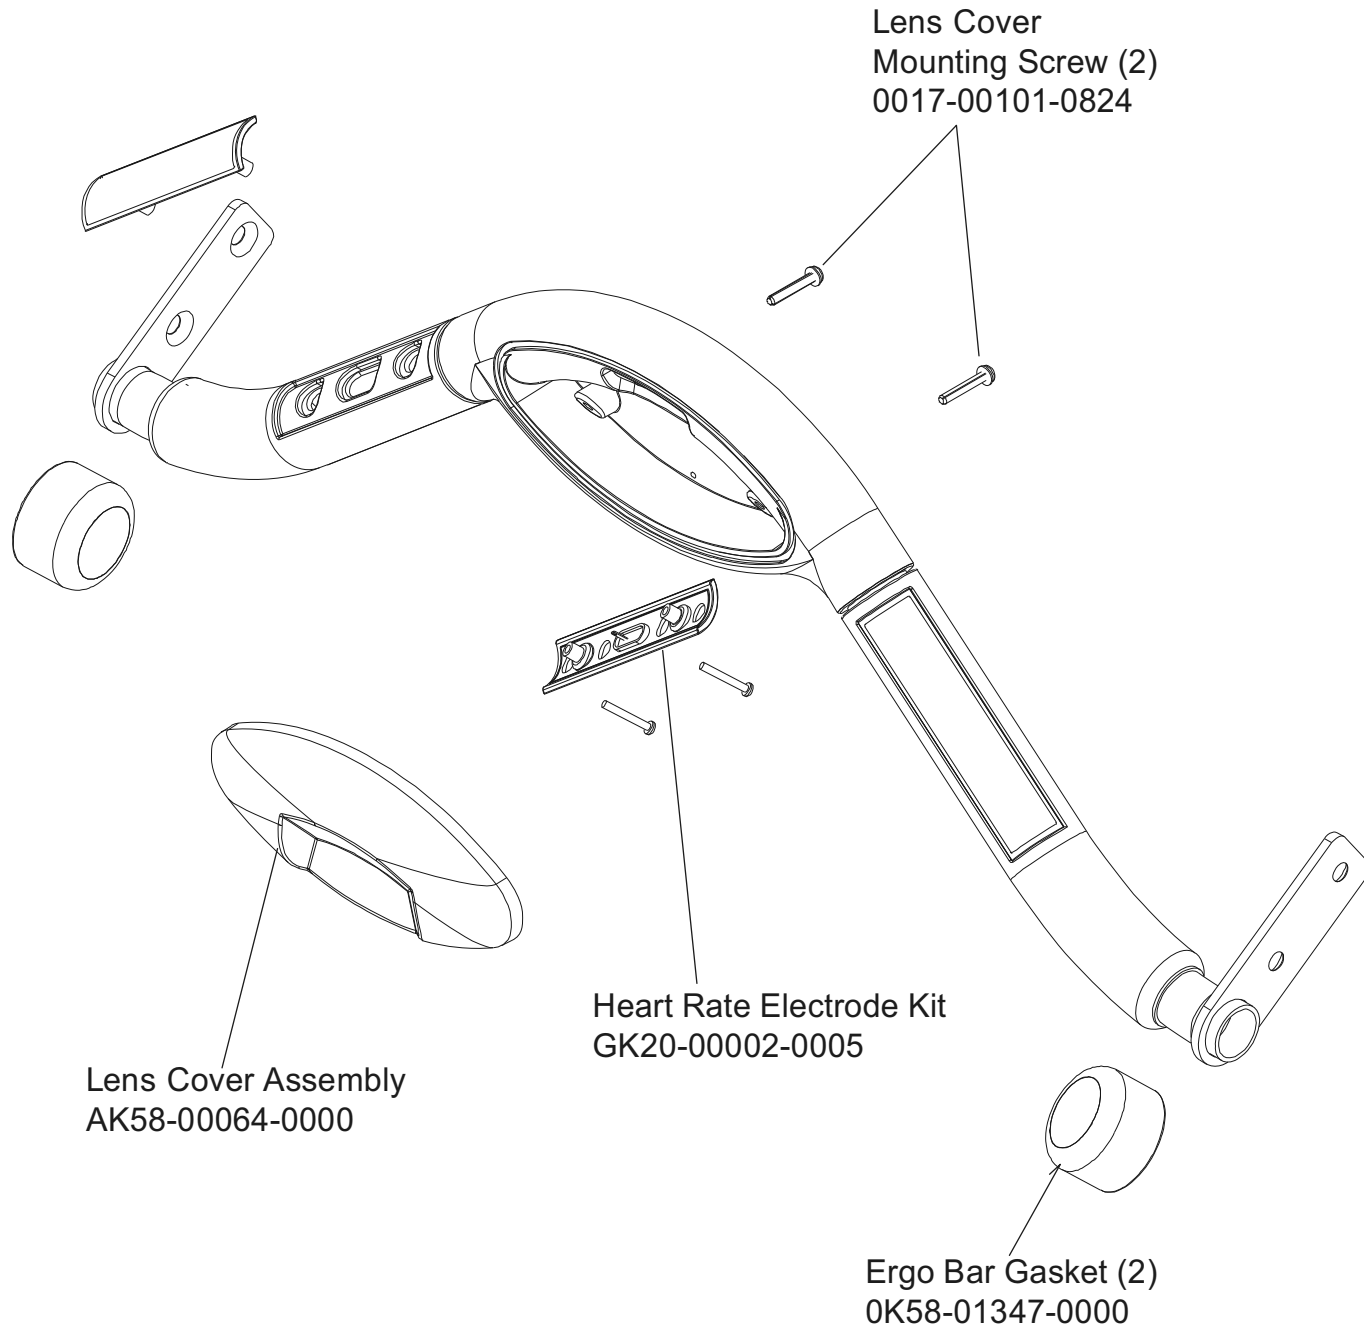

Manual/Video	Part Number
Operation Manual, Eng	M051-00K58-B080
Service Manual	M051-00K58-A097
Installation Video	M051-00K58-A098
Service Video	M051-00K58-A099

Unlabeled Parts	
Description	Part Number
SWITCH, ROCKER, 22A DPST	0017-00032-0198
FRAME: LIFT; WELDMENT E	AK58-00220-0000
SWITCH: STOP; ROUND	0K58-01321-0000
ENDCAP: HANDRAIL	0K58-01396-0000
CBL-ASSY: EMERGENCY-STOP C	AK58-00036-0000
CBL-ASSY: MOTOR SPEED PICKUP C	AK58-00037-0000
CBL-ASSY: H/R SENSORS C	AK58-00041-0001
CBL-ASSY: DRIVE MTR EXTENS C	AK58-00042-0001
CBL-ASSY: CAP/POWER-FACTOR C	AK58-00077-0001
CBL-ASSY: HI-POT JUMPER B	AK58-00263-0000
GUARD-ASSY: MFG; RT; 3.50 B	AK58-00360-0001
GUARD-ASSY: MFG; LT; 3.50 B	AK58-00360-0002
CBL-ASSY: ZERO-NEGATIVE SW; 15" S/C-C	AK60-00009-0001
SIGN: FACILITY SAFETY; ENG B	M051-00K20-A409

95T-XXXX-01
S/N TTI100000

AK58-00153-0001 (120v/60Hz)
AK58-00153-0002 (230v/50Hz)

Treadmill 95Ti
Drive Motor Assembly

95T-XXXX-01
S/N TTI100000

Treadmill 95Ti
Idler Arm Assembly

95T-XXXX-01
S/N TTI100000

Treadmill 95Ti

Power Components Schematic

95T-XXXX-01
S/N TTI100000

Voltage	Power Cable Part No.	Breaker AMP/Part No.
100v	AK58-00258-0001	4 AMP/0017-00003-0950
200v	AK58-00258-0002	2 AMP/0017-00003-0626
220/230v	AK58-00258-0003	2 AMP/0017-00003-0626
240+	AK58-00258-0004	2 AMP/0017-00003-0626