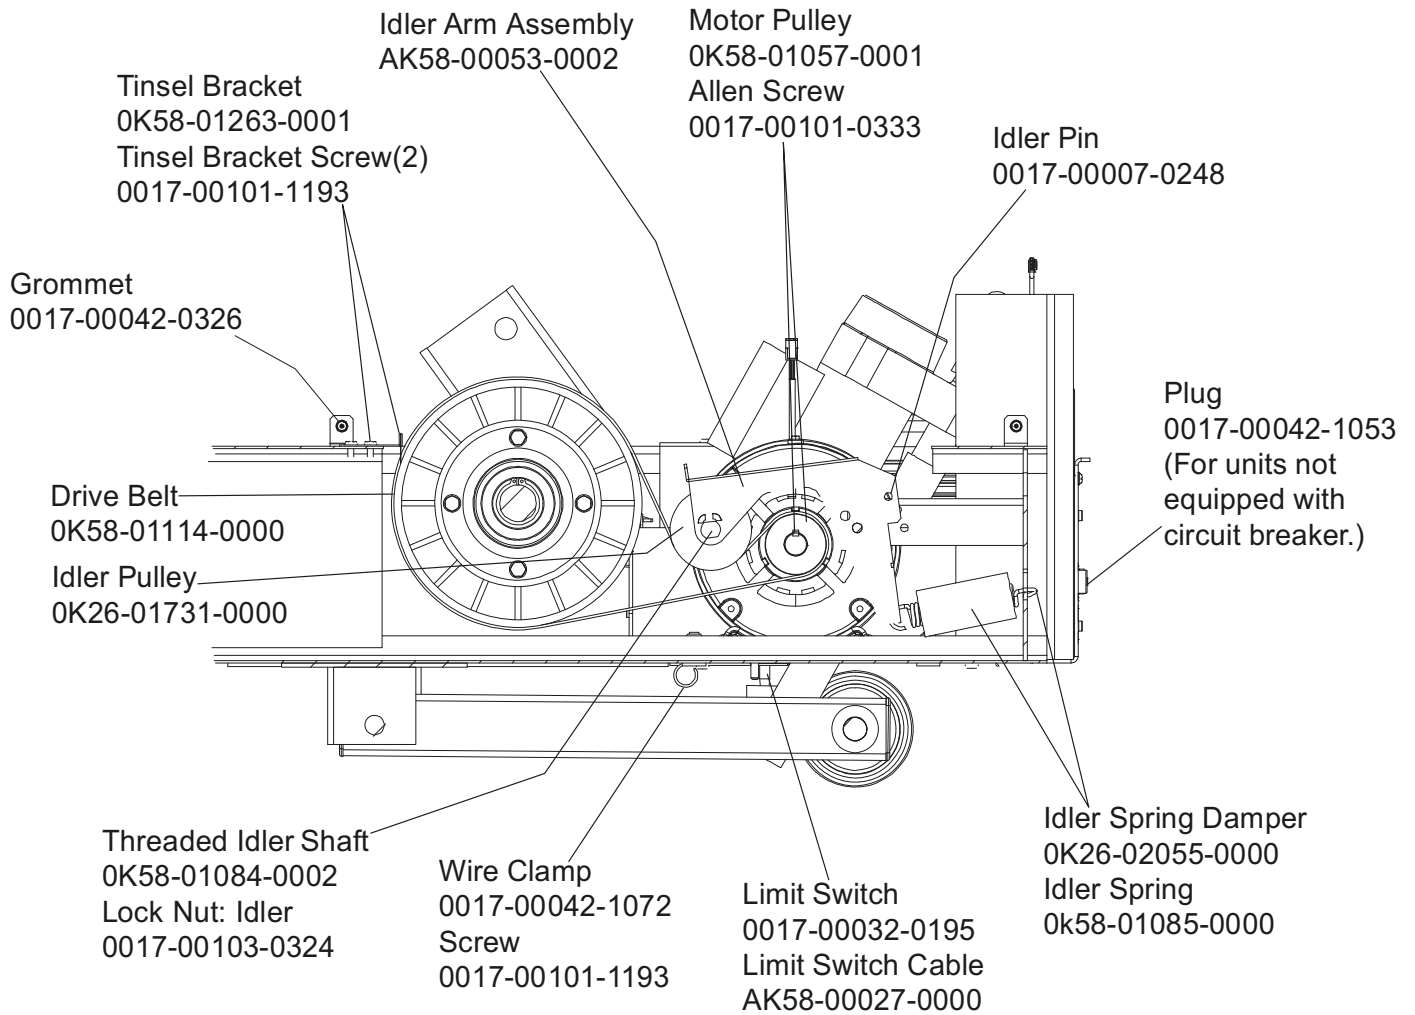

Manual/Video	Part Number
Operation Manual, Eng	M051-00K58-B080
Service Manual	M051-00K58-A097
Installation Video	M051-00K58-A098
Service Video	M051-00K58-A099

Unlabeled Parts	
Description	Part Number
SWITCH, ROCKER, 22A DPST	0017-00032-0198
FRAME: LIFT; WELDMENT E	AK58-00220-0000
SWITCH: STOP; ROUND	0K58-01321-0000
ENDCAP: HANDRAIL	0K58-01396-0000
CBL-ASSY: EMERGENCY-STOP C	AK58-00036-0000
CBL-ASSY: MOTOR SPEED PICKUP C	AK58-00037-0000
CBL-ASSY: H/R SENSORS C	AK58-00041-0001
CBL-ASSY: DRIVE MTR EXTENS C	AK58-00042-0001
CBL-ASSY: CAP/POWER-FACTOR C	AK58-00077-0001
CBL-ASSY: HI-POT JUMPER B	AK58-00263-0000
GUARD-ASSY: MFG; RT; 3.50 B	AK58-00360-0001
GUARD-ASSY: MFG; LT; 3.50 B	AK58-00360-0002
CBL-ASSY: ZERO-NEGATIVE SW; 15" S/C-C	AK60-00009-0001
SIGN: FACILITY SAFETY; ENG B	M051-00K20-A409

95T-XXXX-01
S/N TTI100000

AK58-00153-0001 (120v/60Hz)
AK58-00153-0002 (230v/50Hz)

Treadmill 95Ti
Drive Motor Assembly

95T-XXXX-01
S/N TTI100000

Treadmill 95Ti
Idler Arm Assembly

95T-XXXX-01
S/N TTI100000

Treadmill 95Ti

Power Components Schematic

95T-XXXX-01
S/N TTI100000

Voltage	Power Cable Part No.	Breaker AMP/Part No.
100v	AK58-00258-0001	4 AMP/0017-00003-0950
200v	AK58-00258-0002	2 AMP/0017-00003-0626
220/230v	AK58-00258-0003	2 AMP/0017-00003-0626
240+	AK58-00258-0004	2 AMP/0017-00003-0626