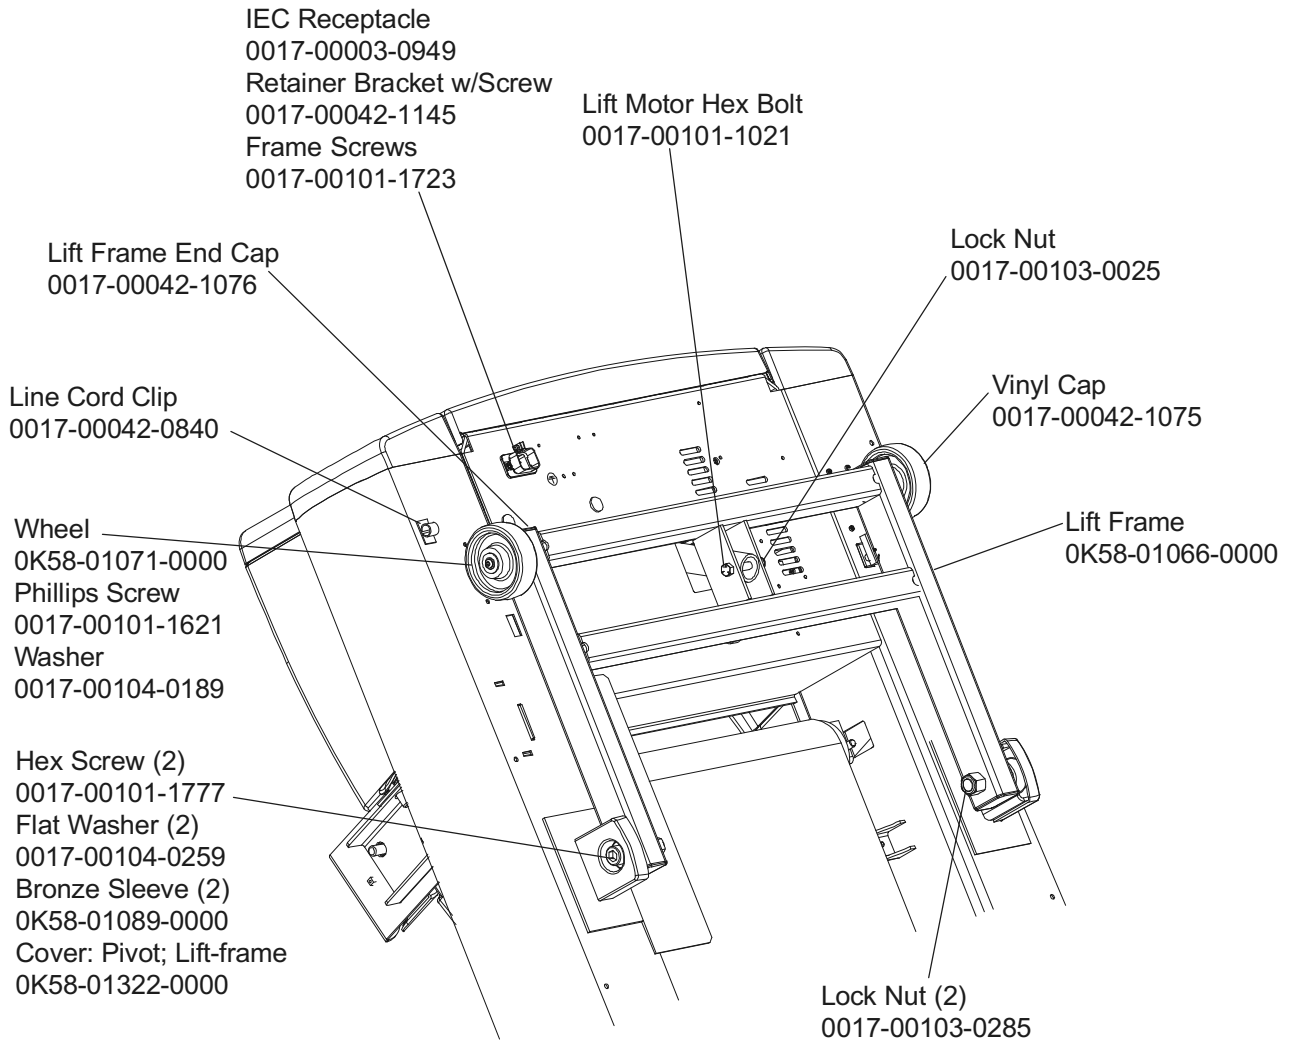

Manual/Video	Part Number
Operation Manual, Eng	M051-00K58-B080
Service Manual	M051-00K58-A097
Installation Video	M051-00K58-A098
Service Video	M051-00K58-A099

Unlabeled Parts	
Description	Part Number
SWITCH, ROCKER, 22A DPST	0017-00032-0198
FRAME: LIFT; WELDMENT E	AK58-00220-0000
SWITCH: STOP; ROUND	0K58-01321-0000
ENDCAP: HANDRAIL	0K58-01396-0000
CBL-ASSY: EMERGENCY-STOP C	AK58-00036-0000
CBL-ASSY: MOTOR SPEED PICKUP C	AK58-00037-0000
CBL-ASSY: H/R SENSORS C	AK58-00041-0001
CBL-ASSY: DRIVE MTR EXTENS C	AK58-00042-0001
CBL-ASSY: CAP/POWER-FACTOR C	AK58-00077-0001
CBL-ASSY: HI-POT JUMPER B	AK58-00263-0000
GUARD-ASSY: MFG; RT; 3.50 B	AK58-00360-0001
GUARD-ASSY: MFG; LT; 3.50 B	AK58-00360-0002
CBL-ASSY: ZERO-NEGATIVE SW; 15" S/C-C	AK60-00009-0001
SIGN: FACILITY SAFETY; ENG B	M051-00K20-A409

Hardware Bag Assembly
AK58-00226-0001

Treadmill 95Ti

Belt, Deck, Rear Roller

95T-XXXX-01
S/N TTI100000

Treadmill 95Ti
Lift Motor and Frame

95T-XXXX-01
S/N TTI100000

Treadmill 95Ti
Wax/Lift & Motor Controller Assy