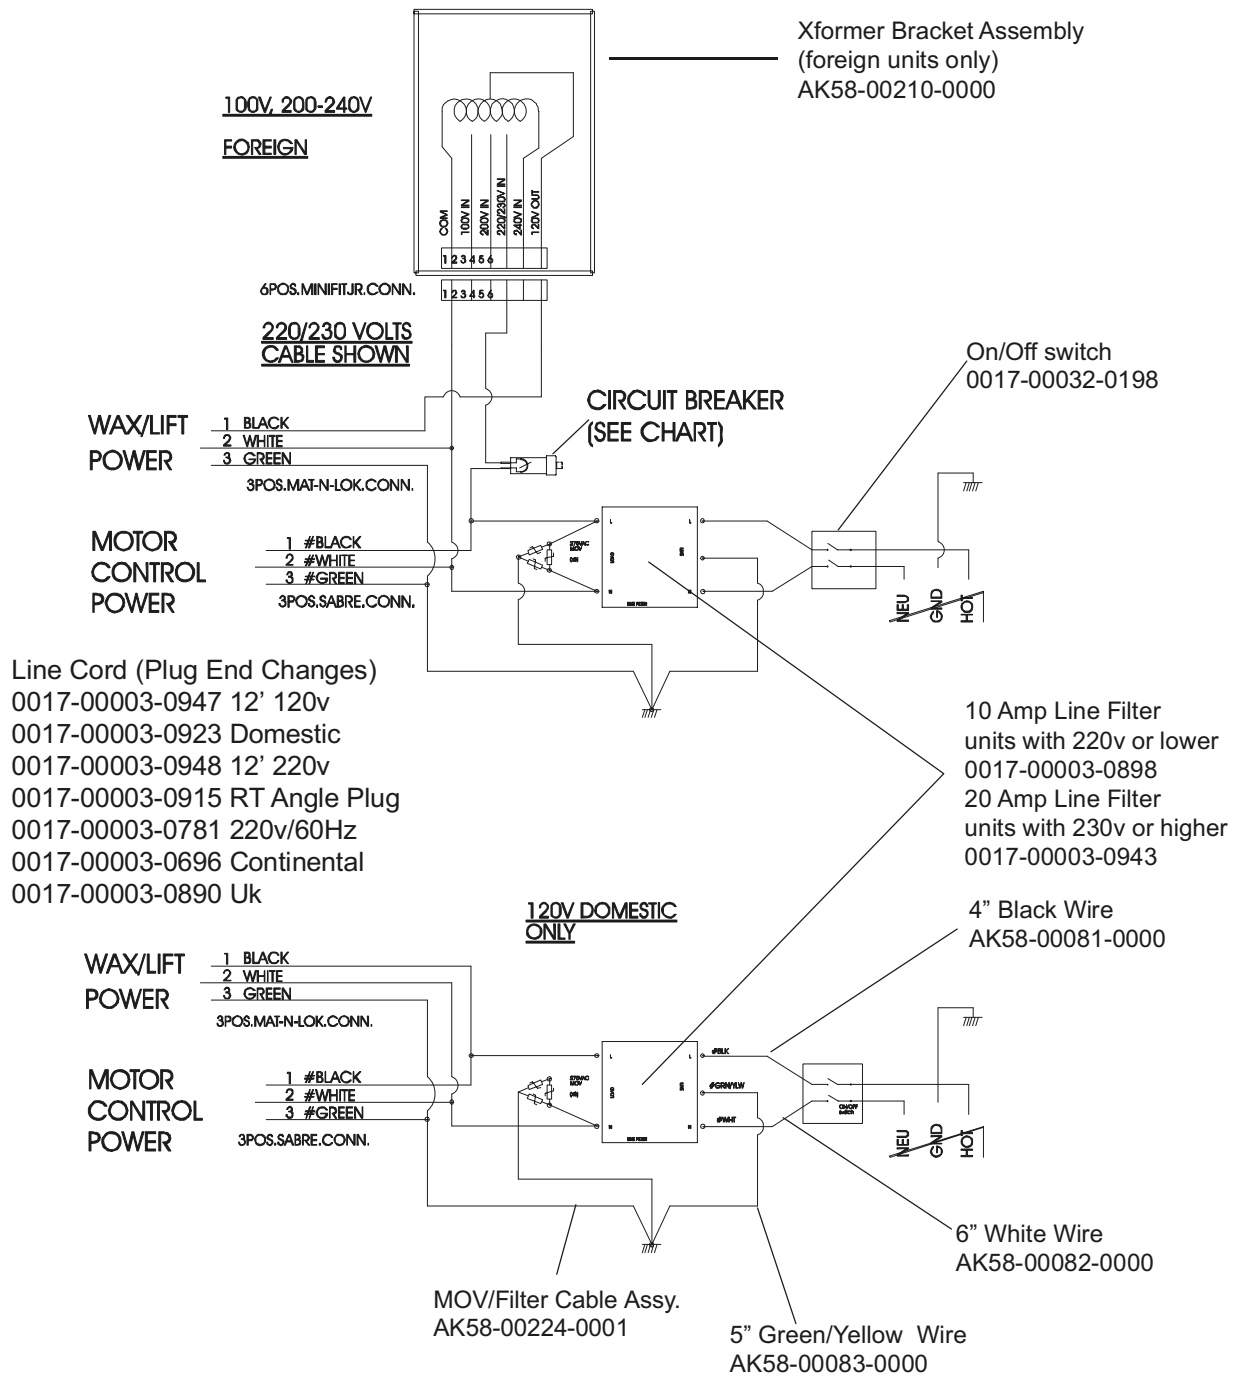

Manual/Video	Part Number
Operation Manual, Eng	M051-00K58-B080
Service Manual	M051-00K58-A097
Installation Video	M051-00K58-A098
Service Video	M051-00K58-A099

Unlabeled Parts	
Description	Part Number
SWITCH, ROCKER, 22A DPST	0017-00032-0198
FRAME: LIFT; WELDMENT E	AK58-00220-0000
SWITCH: STOP; ROUND	0K58-01321-0000
ENDCAP: HANDRAIL	0K58-01396-0000
CBL-ASSY: EMERGENCY-STOP C	AK58-00036-0000
CBL-ASSY: MOTOR SPEED PICKUP C	AK58-00037-0000
CBL-ASSY: H/R SENSORS C	AK58-00041-0001
CBL-ASSY: DRIVE MTR EXTENS C	AK58-00042-0001
CBL-ASSY: CAP/POWER-FACTOR C	AK58-00077-0001
CBL-ASSY: HI-POT JUMPER B	AK58-00263-0000
GUARD-ASSY: MFG; RT; 3.50 B	AK58-00360-0001
GUARD-ASSY: MFG; LT; 3.50 B	AK58-00360-0002
CBL-ASSY: ZERO-NEGATIVE SW; 15" S/C-C	AK60-00009-0001
SIGN: FACILITY SAFETY; ENG B	M051-00K20-A409

95T-XXXX-01
S/N TTI100000

AK58-00153-0001 (120v/60Hz)
AK58-00153-0002 (230v/50Hz)

Treadmill 95Ti
Drive Motor Assembly

95T-XXXX-01
S/N TTI100000

Treadmill 95Ti
Idler Arm Assembly

95T-XXXX-01
S/N TTI100000

Treadmill 95Ti

Power Components Schematic

95T-XXXX-01
S/N TTI100000

Voltage	Power Cable Part No.	Breaker AMP/Part No.
100v	AK58-00258-0001	4 AMP/0017-00003-0950
200v	AK58-00258-0002	2 AMP/0017-00003-0626
220/230v	AK58-00258-0003	2 AMP/0017-00003-0626
240+	AK58-00258-0004	2 AMP/0017-00003-0626