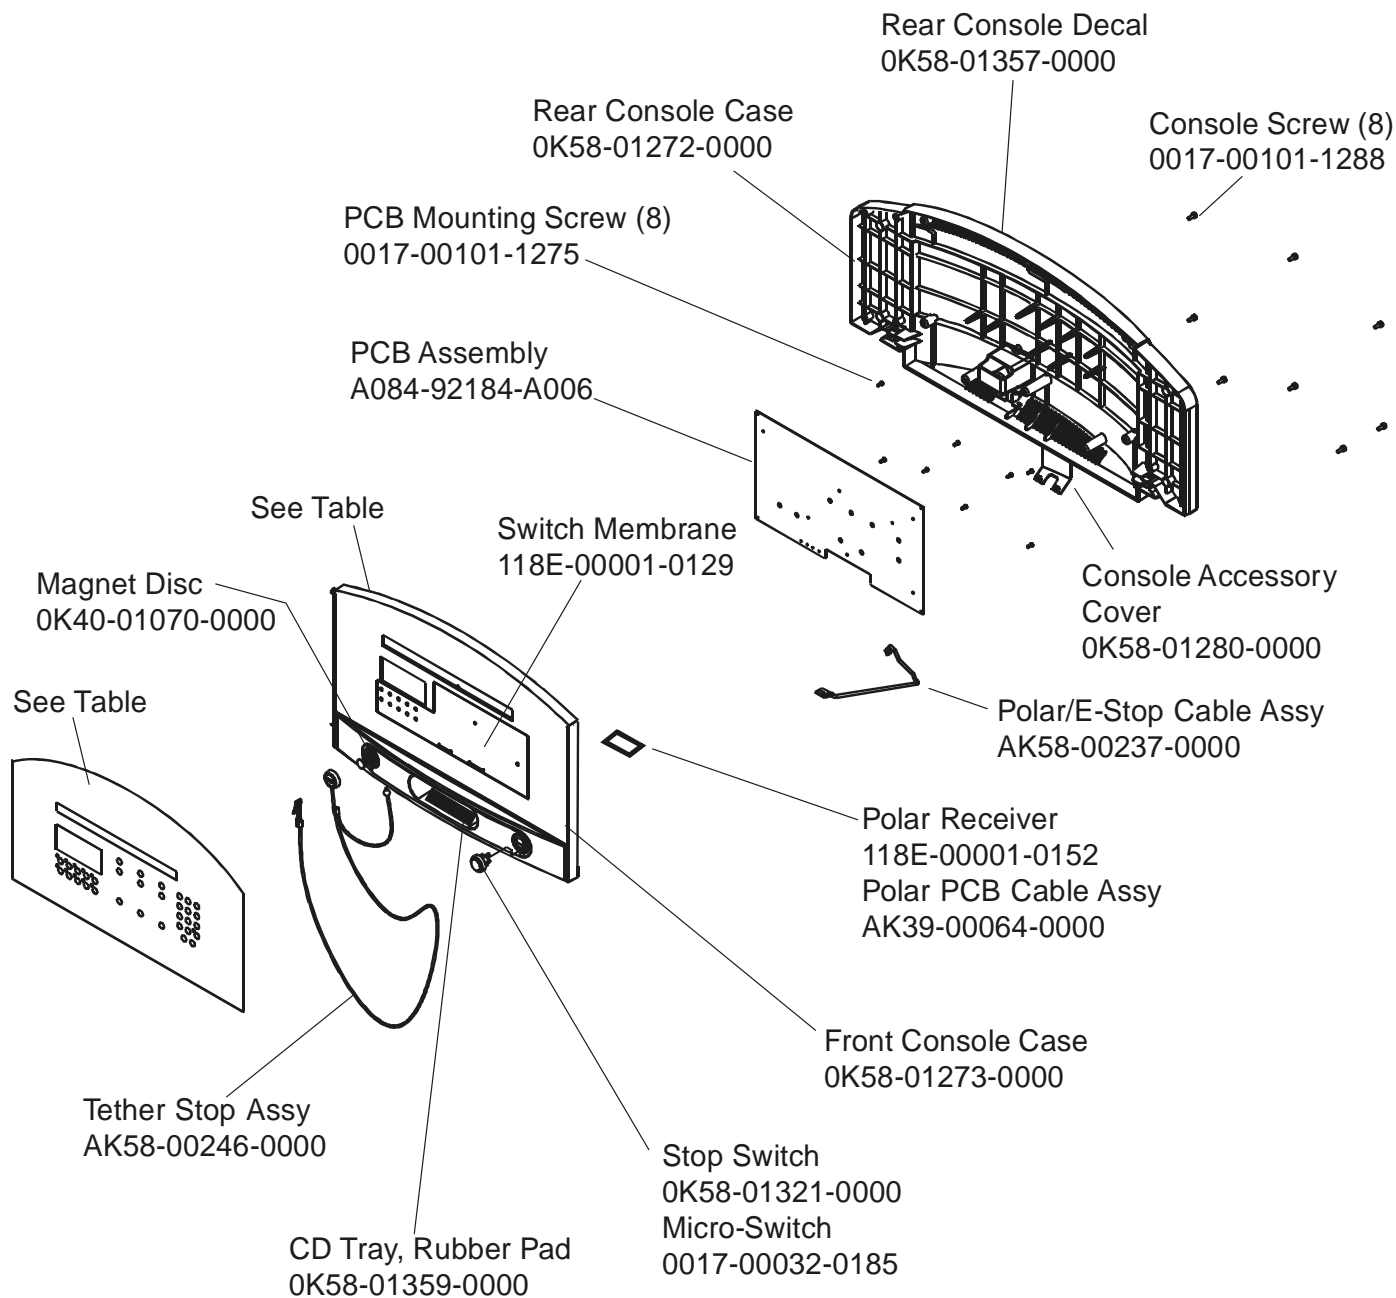

Treadmill 95Ti

General Assembly

95T-XXXX-01
S/N TTI100000

Touch-Up Paint	Color	Container
0017-00008-0196	Silver Bullet	Bottle
0017-00008-0197	Silver Bullet	Spray Can
0017-00008-0198	Stealth Gray	Bottle
0017-00008-0199	Stealth Gray	Spray Can

Manual/Video	Part Number
Operation Manual, Eng	M051-00K58-B080
Service Manual	M051-00K58-A097
Installation Video	M051-00K58-A098
Service Video	M051-00K58-A099

Unlabeled Parts	
Description	Part Number
SWITCH, ROCKER, 22A DPST	0017-00032-0198
FRAME: LIFT; WELDMENT E	AK58-00220-0000
SWITCH: STOP; ROUND	0K58-01321-0000
ENDCAP: HANDRAIL	0K58-01396-0000
CBL-ASSY: EMERGENCY-STOP C	AK58-00036-0000
CBL-ASSY: MOTOR SPEED PICKUP C	AK58-00037-0000
CBL-ASSY: H/R SENSORS C	AK58-00041-0001
CBL-ASSY: DRIVE MTR EXTENS C	AK58-00042-0001
CBL-ASSY: CAP/POWER-FACTOR C	AK58-00077-0001
CBL-ASSY: HI-POT JUMPER B	AK58-00263-0000
GUARD-ASSY: MFG; RT; 3.50 B	AK58-00360-0001
GUARD-ASSY: MFG; LT; 3.50 B	AK58-00360-0002
CBL-ASSY: ZERO-NEGATIVE SW; 15" S/C-C	AK60-00009-0001
SIGN: FACILITY SAFETY; ENG B	M051-00K20-A409

Treadmill 95Ti

Frame Assembly

95T-XXXX-01
S/N TTI100000

Console Assembly	Overlay Switch Bezel Assy	Overlay	Language
AK58-00197-0001	AK58-00203-0001	0K58-01298-0001	Eng/Met
AK58-00197-0002	AK58-00203-0001	0K58-01298-0001	Eng/Eur
AK58-00197-0003	AK58-00203-0003	0K58-01298-0003	German
AK58-00197-0004	AK58-00203-0004	0K58-01298-0004	Spanish
AK58-00197-0006	AK58-00203-0006	0K58-01298-0006	Japanese
AK58-00197-0007	AK58-00203-0007	0K58-01298-0007	French
AK58-00197-0008	AK58-00203-0008	0K58-01298-0008	Italian
AK58-00197-0009	AK58-00203-0009	0K58-01298-0009	Dutch
AK58-00197-00010	AK58-00203-0010	0K58-01298-00010	Portuguese
AK58-00197-00011	AK58-00203-0011	0K58-01298-00011	Chinese