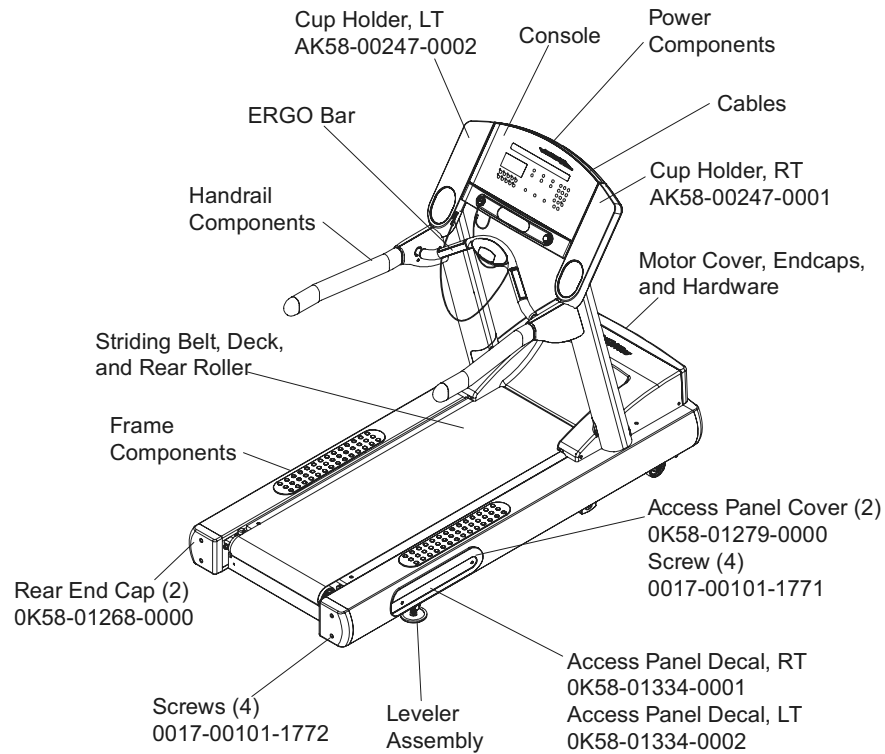

Treadmill 95Ti

General Assembly

95T-XXXX-01
S/N TTI100000

Touch-Up Paint	Color	Container
0017-00008-0196	Silver Bullet	Bottle
0017-00008-0197	Silver Bullet	Spray Can
0017-00008-0198	Stealth Gray	Bottle
0017-00008-0199	Stealth Gray	Spray Can

Manual/Video	Part Number
Operation Manual, Eng	M051-00K58-B080
Service Manual	M051-00K58-A097
Installation Video	M051-00K58-A098
Service Video	M051-00K58-A099

Unlabeled Parts	
Description	Part Number
SWITCH, ROCKER, 22A DPST	0017-00032-0198
FRAME: LIFT; WELDMENT E	AK58-00220-0000
SWITCH: STOP; ROUND	0K58-01321-0000
ENDCAP: HANDRAIL	0K58-01396-0000
CBL-ASSY: EMERGENCY-STOP C	AK58-00036-0000
CBL-ASSY: MOTOR SPEED PICKUP C	AK58-00037-0000
CBL-ASSY: H/R SENSORS C	AK58-00041-0001
CBL-ASSY: DRIVE MTR EXTENS C	AK58-00042-0001
CBL-ASSY: CAP/POWER-FACTOR C	AK58-00077-0001
CBL-ASSY: HI-POT JUMPER B	AK58-00263-0000
GUARD-ASSY: MFG; RT; 3.50 B	AK58-00360-0001
GUARD-ASSY: MFG; LT; 3.50 B	AK58-00360-0002
CBL-ASSY: ZERO-NEGATIVE SW; 15" S/C-C	AK60-00009-0001
SIGN: FACILITY SAFETY; ENG B	M051-00K20-A409