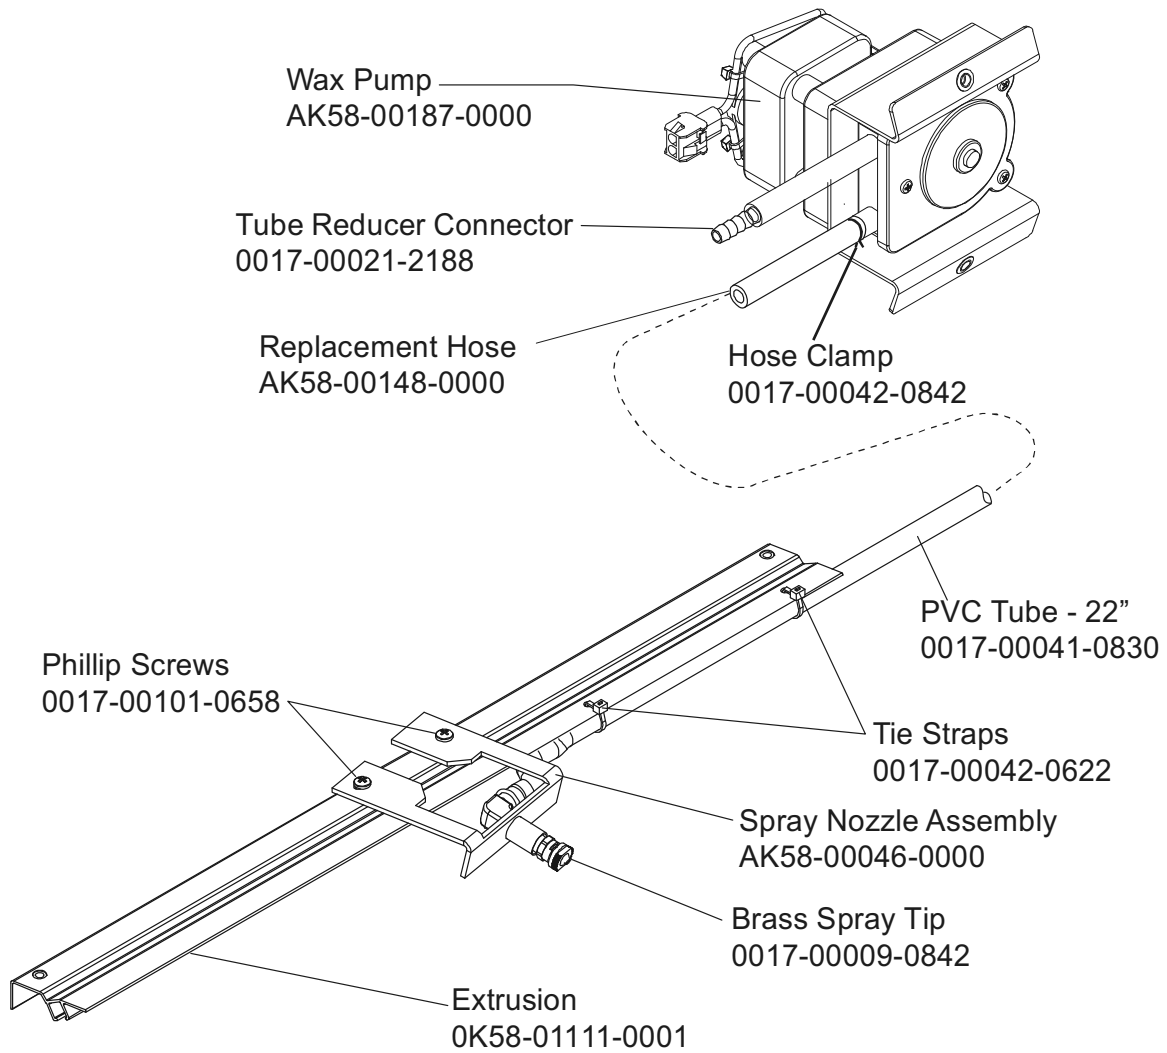

Manual/Video	Part Number
Operation Manual, Eng	M051-00K58-B080
Service Manual	M051-00K58-A097
Installation Video	M051-00K58-A098
Service Video	M051-00K58-A099

Unlabeled Parts	
Description	Part Number
SWITCH, ROCKER, 22A DPST	0017-00032-0198
FRAME: LIFT; WELDMENT E	AK58-00220-0000
SWITCH: STOP; ROUND	0K58-01321-0000
ENDCAP: HANDRAIL	0K58-01396-0000
CBL-ASSY: EMERGENCY-STOP C	AK58-00036-0000
CBL-ASSY: MOTOR SPEED PICKUP C	AK58-00037-0000
CBL-ASSY: H/R SENSORS C	AK58-00041-0001
CBL-ASSY: DRIVE MTR EXTENS C	AK58-00042-0001
CBL-ASSY: CAP/POWER-FACTOR C	AK58-00077-0001
CBL-ASSY: HI-POT JUMPER B	AK58-00263-0000
GUARD-ASSY: MFG; RT; 3.50 B	AK58-00360-0001
GUARD-ASSY: MFG; LT; 3.50 B	AK58-00360-0002
CBL-ASSY: ZERO-NEGATIVE SW; 15" S/C-C	AK60-00009-0001
SIGN: FACILITY SAFETY; ENG B	M051-00K20-A409

95T-XXXX-01
S/N TTI100000

AK58-00153-0001 (120v/60Hz)
AK58-00153-0002 (230v/50Hz)

Treadmill 95Ti
Drive Motor Assembly

95T-XXXX-01
S/N TTI100000

Treadmill 95Ti
Idler Arm Assembly

95T-XXXX-01
S/N TTI100000

Treadmill 95Ti

Power Components Schematic

95T-XXXX-01
S/N TTI100000

Voltage	Power Cable Part No.	Breaker AMP/Part No.
100v	AK58-00258-0001	4 AMP/0017-00003-0950
200v	AK58-00258-0002	2 AMP/0017-00003-0626
220/230v	AK58-00258-0003	2 AMP/0017-00003-0626
240+	AK58-00258-0004	2 AMP/0017-00003-0626