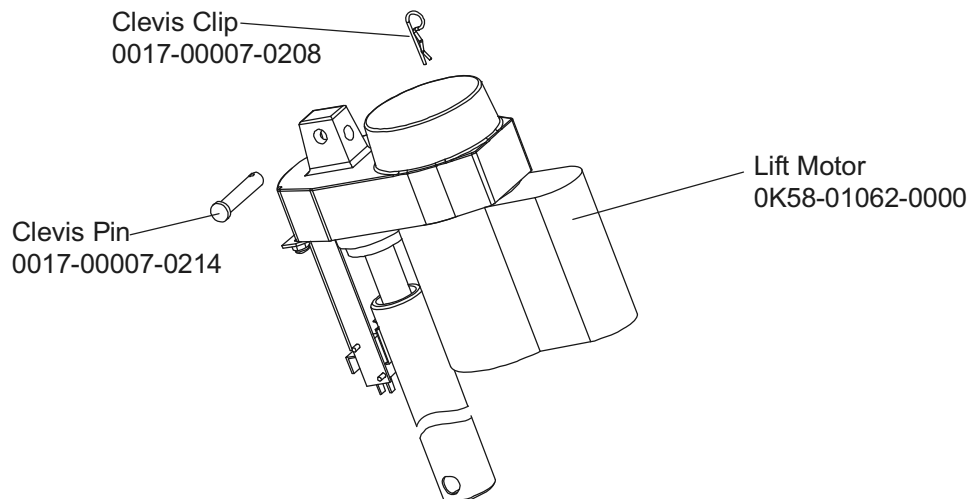

Manual/Video	Part Number
Operation Manual, Eng	M051-00K58-B080
Service Manual	M051-00K58-A097
Installation Video	M051-00K58-A098
Service Video	M051-00K58-A099

Unlabeled Parts	
Description	Part Number
SWITCH, ROCKER, 22A DPST	0017-00032-0198
FRAME: LIFT; WELDMENT E	AK58-00220-0000
SWITCH: STOP; ROUND	0K58-01321-0000
ENDCAP: HANDRAIL	0K58-01396-0000
CBL-ASSY: EMERGENCY-STOP C	AK58-00036-0000
CBL-ASSY: MOTOR SPEED PICKUP C	AK58-00037-0000
CBL-ASSY: H/R SENSORS C	AK58-00041-0001
CBL-ASSY: DRIVE MTR EXTENS C	AK58-00042-0001
CBL-ASSY: CAP/POWER-FACTOR C	AK58-00077-0001
CBL-ASSY: HI-POT JUMPER B	AK58-00263-0000
GUARD-ASSY: MFG; RT; 3.50 B	AK58-00360-0001
GUARD-ASSY: MFG; LT; 3.50 B	AK58-00360-0002
CBL-ASSY: ZERO-NEGATIVE SW; 15" S/C-C	AK60-00009-0001
SIGN: FACILITY SAFETY; ENG B	M051-00K20-A409

Hardware Bag Assembly
AK58-00226-0001

Treadmill 95Ti

Belt, Deck, Rear Roller

95T-XXXX-01
S/N TTI100000

Treadmill 95Ti
Lift Motor and Frame

95T-XXXX-01
S/N TTI100000

Treadmill 95Ti
Wax/Lift & Motor Controller Assy