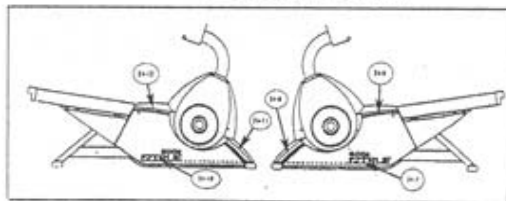

TRUE TR600

Decal Detail

TR600 BIKE

| REF. # | PART # | DESCRIPTION |
|--------|----------|---------------------------------|
| 24-1 | 7T011600 | 600R L SHROUD & DECALS |
| 24-2 | 7T001202 | SIDE CVR SCREW |
| 24-3 | 7T001303 | SIDE CVR SCREW |
| 24-4 | 7T001302 | SIDE CVR SCREW |
| 24-5 | 7T011700 | 600R R SHROUD & DECALS |
| 24-6 | 7T001306 | HEX NUT SIDE CVR SCREW |
| 24-7 | 7T011800 | MODEL DECAL 66R L WHITE |
| 24-8 | 7T001308 | SHROUD DECAL A BLUE |
| 24-9 | 7T001309 | SHROUD DECAL C BLUE |
| 24-10 | 7T012300 | MODEL DECAL 600R RT WHITE |
| 24-11 | 7T001311 | SHROUD DECAL B BLUE |
| 24-12 | 7T001312 | SHROUD DECAL D BLUE |
| 25 | 7T001400 | PEDAL W/STRAPS LT&RT |
| 26 | 7T002100 | ALUM RAIL TRIM CAP |
| 27 | 7T002200 | ALUM RAIL W/HDRW |
| 28 | 7T002300 | SEAT STOP KIT LT& RT |
| 29 | 7T006500 | CABLE ASSY 12 PIN LWR SEAT RAIL |
| 30 | 7T002400 | SEAT ADJ RACK |
| 31 | 7T002500 | TRANSPORT HNDL KIT |
| 32 | 7T002600 | REAR STABILIZER W/BOLTS |
| 33 | 7T002700 | LEVELS W/LOCKS |
| 34 | 7T002800 | REAR STABILIZER END CAP |
| 35 | 7T002900 | ROLLER SET (A) RT& LT FRT |
| 36 | 7T003000 | ROLLER SET (B) RT & LT CTR |
| 37 | 7T003100 | SEAT BOTTOM W/SCREWS |
| 38 | 7T003300 | SEATBACK W/SCREWS |
| 39 | 7T003200 | SEAT ADJ LEVER W/BOLTS |
| 2 | 7T000100 | FRT STABILIZER W/BOLTS |
| 3 | 7T000200 | TRANSPORTS WHEEL KIT |
| 4 | 7T000300 | FRT STABILIZER END CAP |
| 5 | 7T011400 | TR/TU600 DR BELT REPLACE KIT |
| 6 | 7T005000 | POLY-V SECONDARY SHAFT KIT |
| 7 | 7T005100 | POLY-V CLUTCH PULLEY KIT |
| 8 | 7T005200 | ALUM IDLER & IDLER ARM |
| 9 | 7T005300 | C RING IDLER ARM |
| 10 | 7T005400 | SPRING IDLER ARM |
| 11 | 7T005500 | CRANK & PULLEY W/BEARINGS |
| 12 | 7T005600 | J-8 POLY-V BELT PRIM |
| 13 | 7T011500 | TU/TR600 BRAKE KIT |